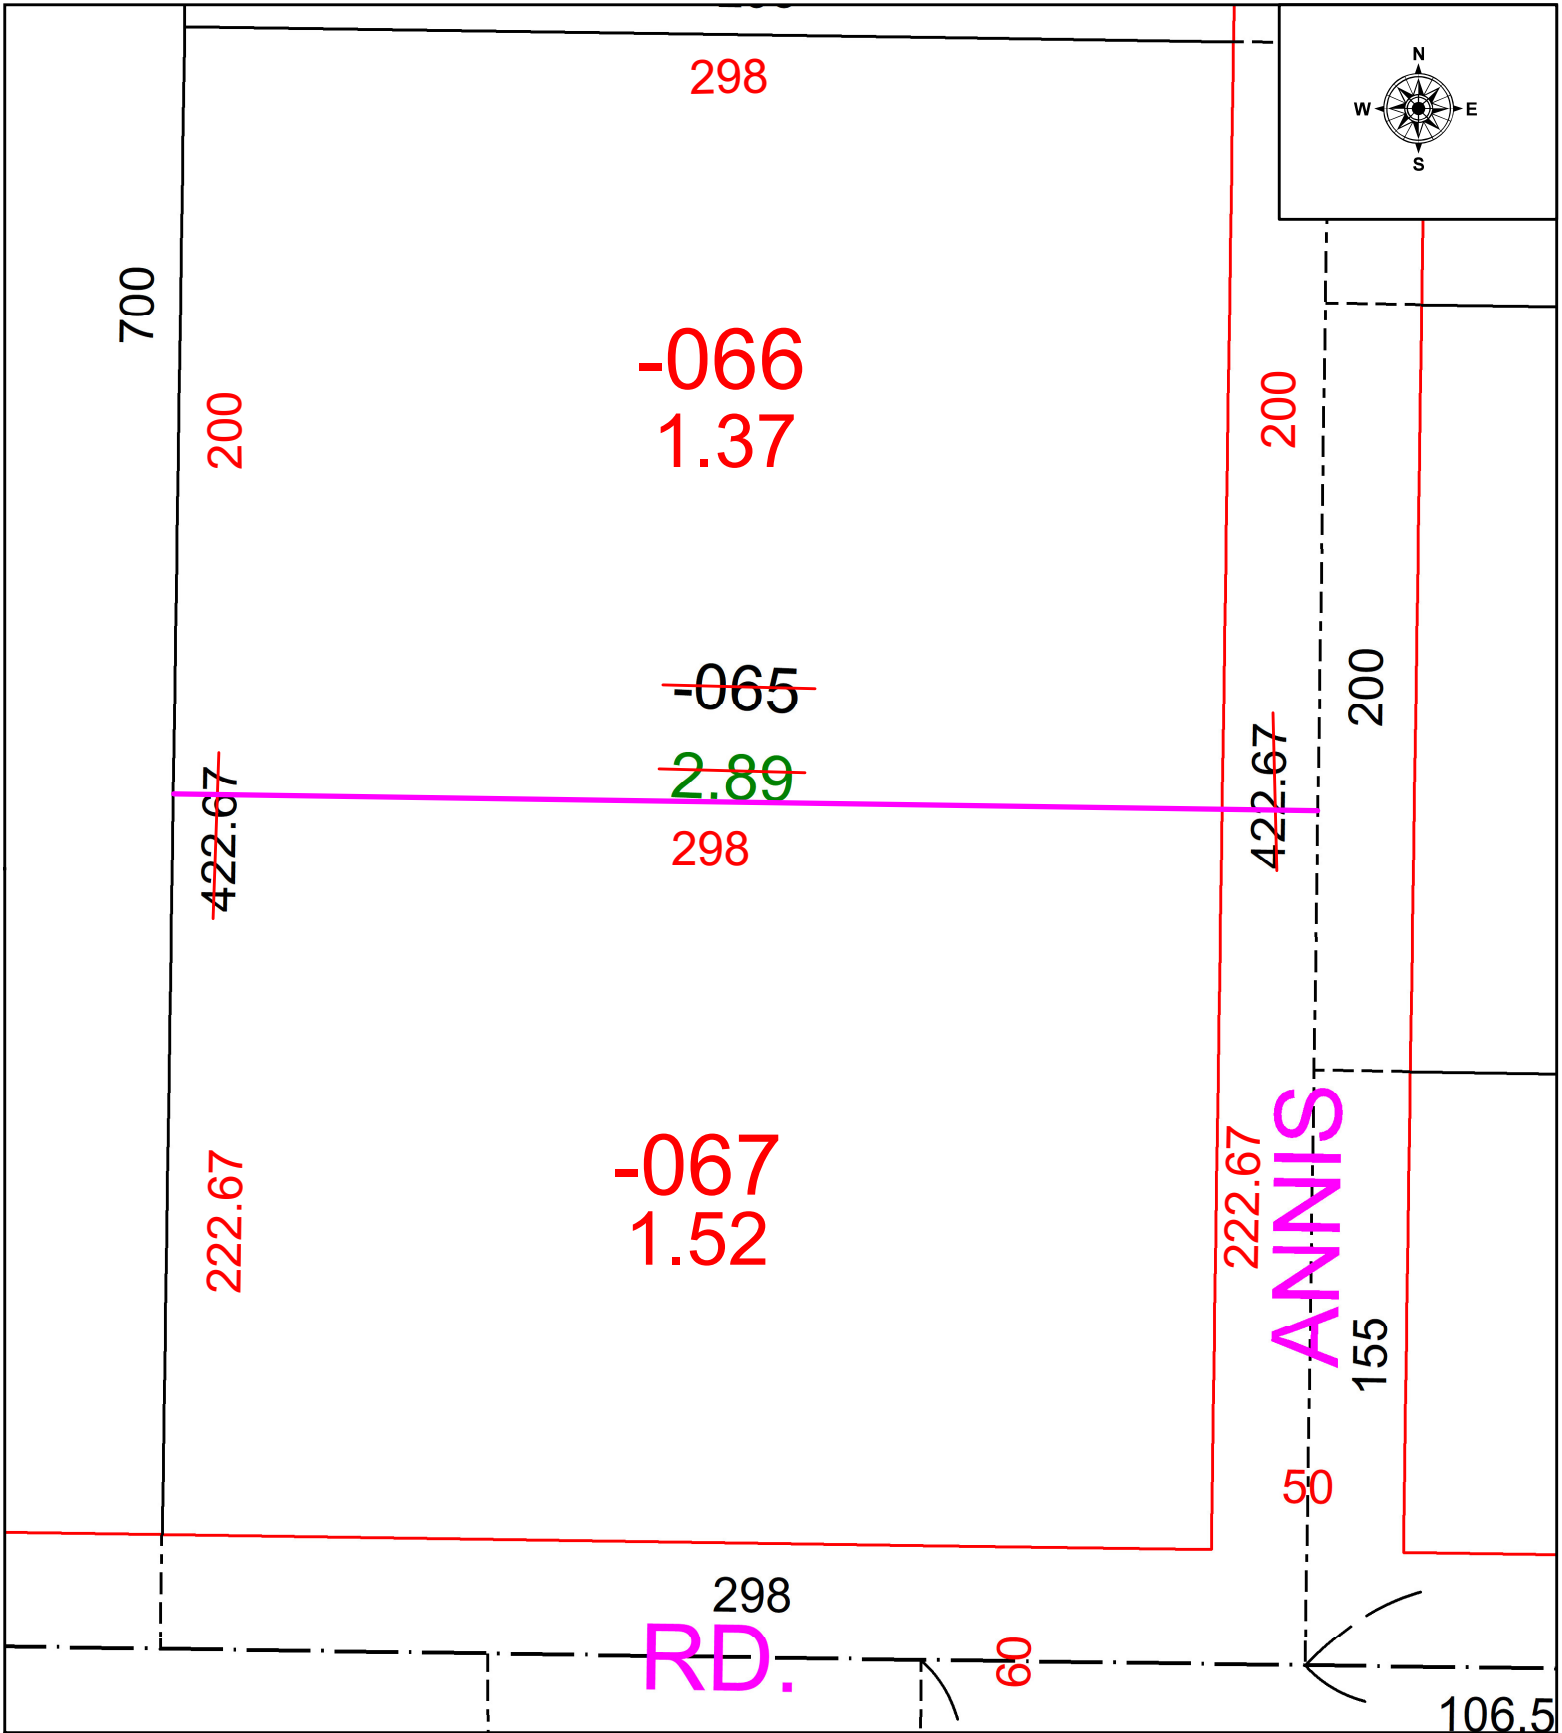

PARENT PARCEL: 09-00-014-101-065

CHILD PARCEL: 09-00-014-101-066 & -067

N/A

22-04584

STARTING POINT: MONUMENT BOX @ C/LS OF ANNIS RD & RUSSIA RD

**SPLITS/DEEDS PROCESSED**  
 LORAIN COUNTY TAX MAP DEPARTMENT  
 226 MIDDLE AVE. ELYRIA, OH

SURVEYED BY: PATRICK MCGANNON

SURVEY # 50743

CLOSURE: 1: -2147483648

MAP PAGE(S): 09-00-014

APPROVED BY: WRZ DATE: 11/21/2022

SCALE: 1" = 50

PRIOR INSTRUMENT: #2021-0854547