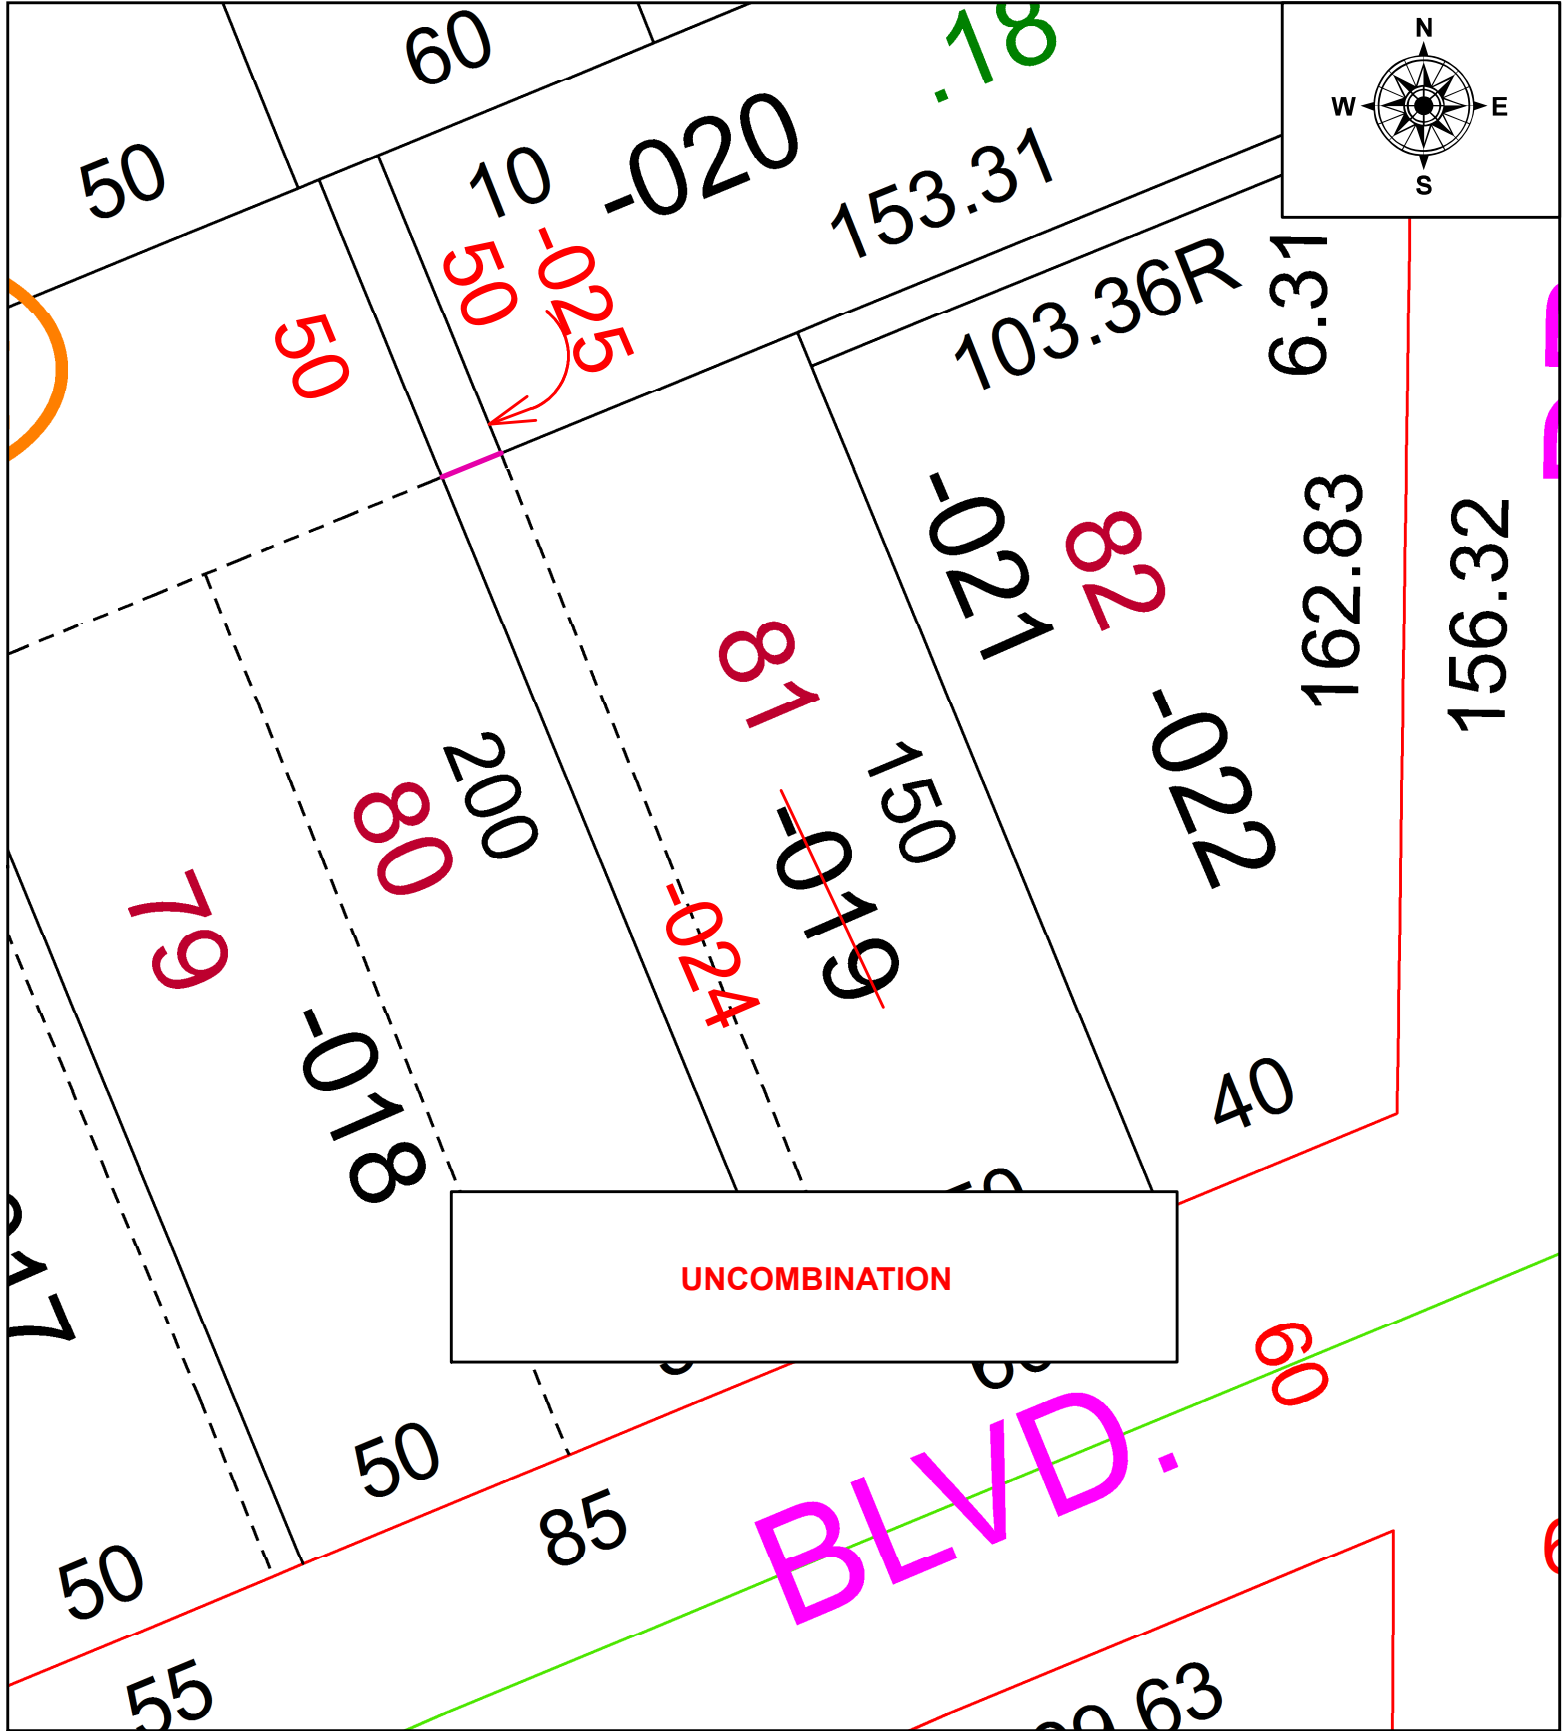

PARENT PARCEL: 03-00-046-102-019

CHILD PARCEL: 03-00-046-102-024, -025

STARTING POINT: NW CORNER OF SUBLot 81

21-04583-U

UNCOMBINATION

BLVD.

**SPLITS/DEEDS PROCESSED**  
LORAIN COUNTY TAX MAP DEPARTMENT  
226 MIDDLE AVE. ELYRIA, OH

SURVEYED BY: N/A  
CLOSURE: N/A  
MAP PAGE(S): 03-00-046-A  
APPROVED BY: AC DATE: 6/15/2021  
SCALE: 1" = 30' PRIOR INSTRUMENT: 2011-0379102