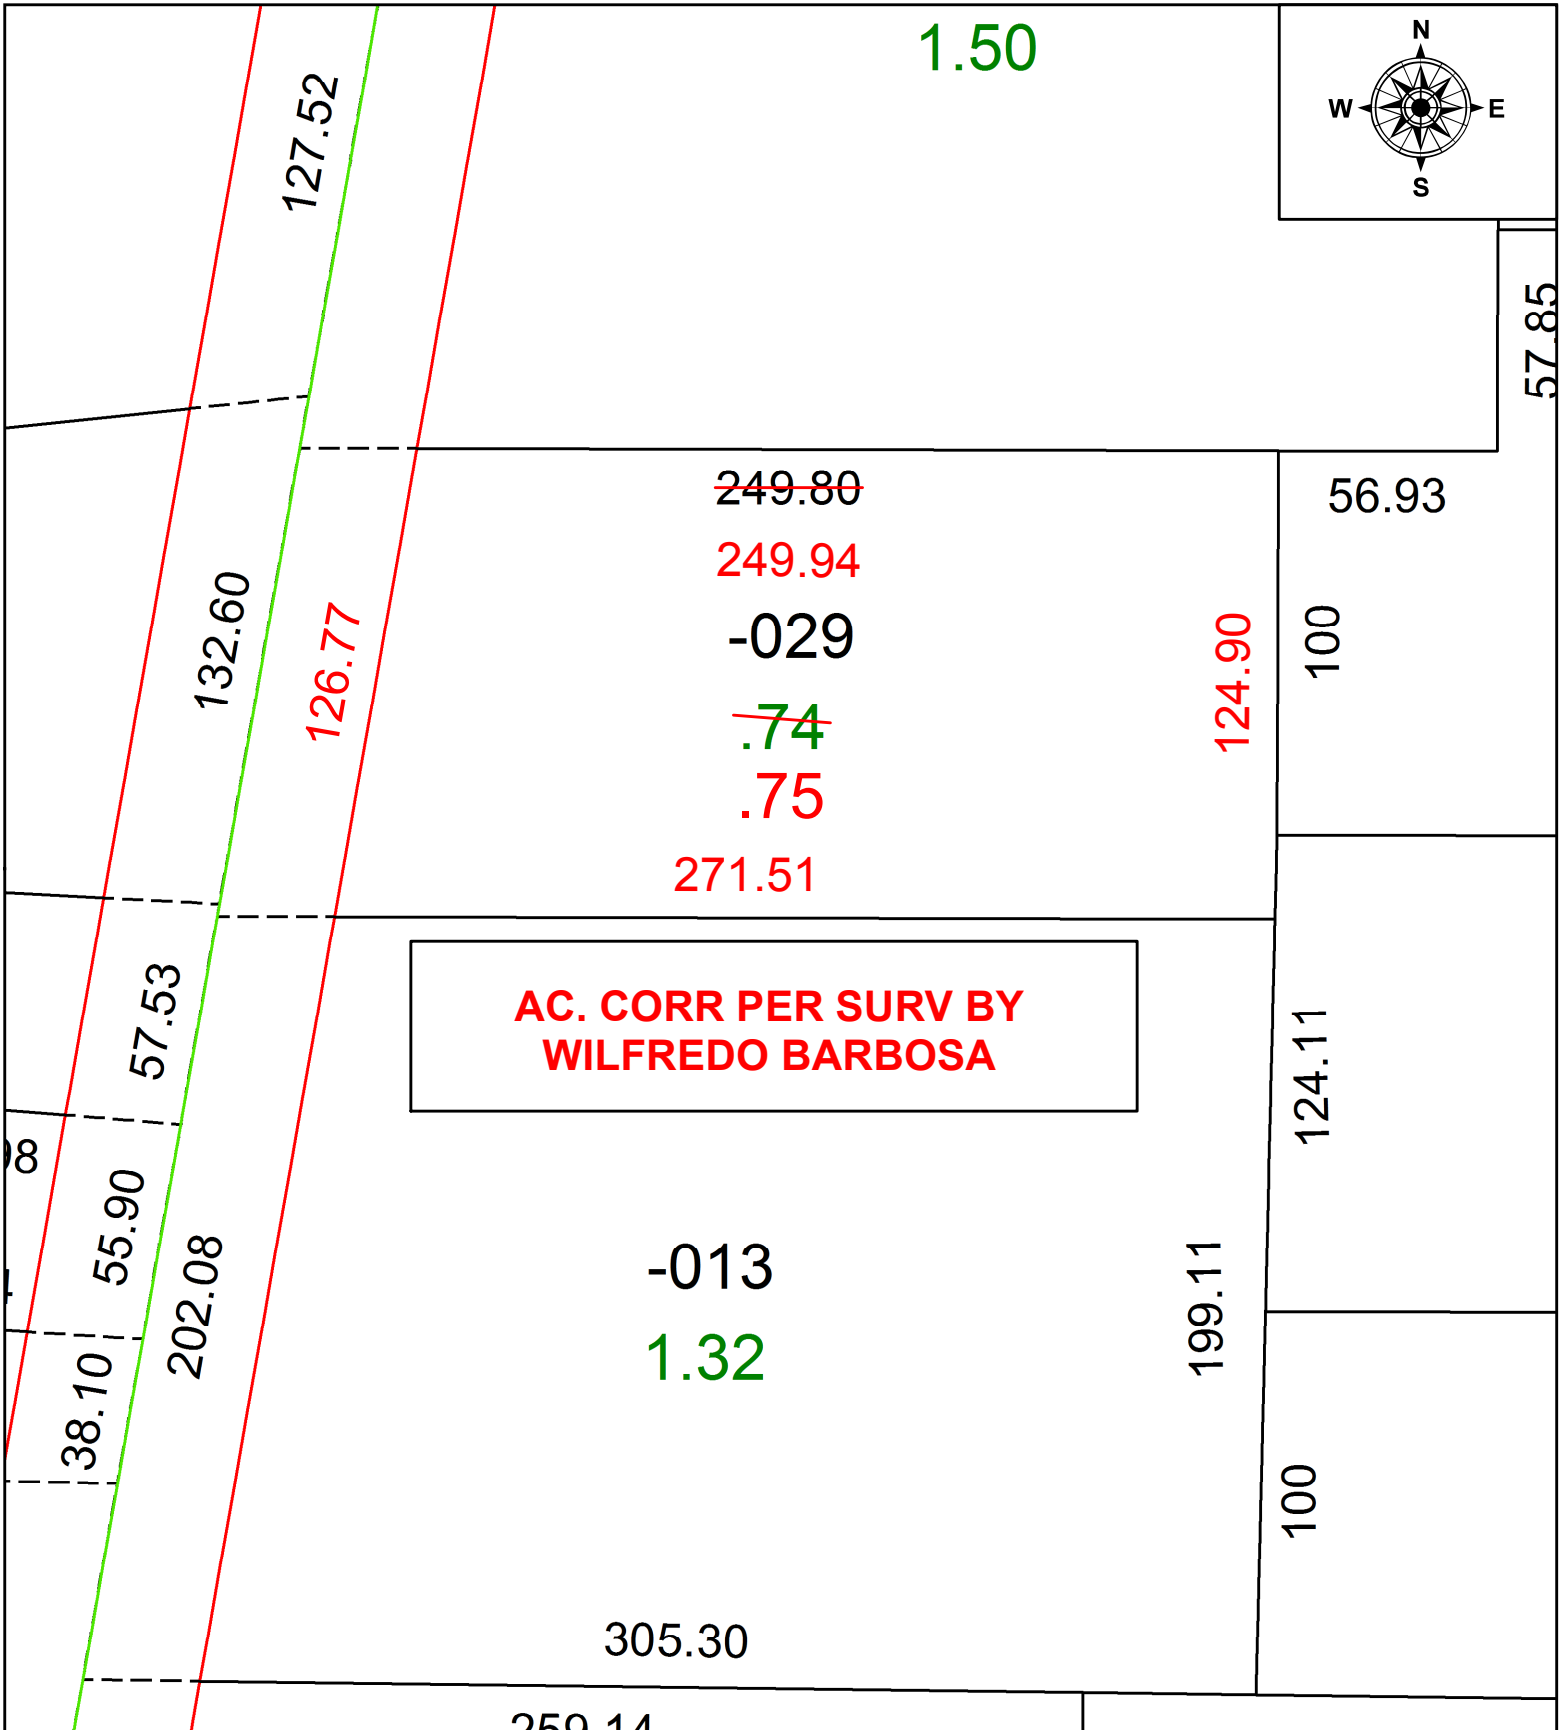

PARENT PARCEL: 10-00-003-124-029

CHILD PARCEL: _____

STARTING POINT: C/L OF RIEGELSBERGER RD AND KENSINGTON DR

21-04578-A

SPLITS/DEEDS PROCESSED
 LORAIN COUNTY TAX MAP DEPARTMENT
 226 MIDDLE AVE. ELYRIA, OH

SURVEYED BY: WILFREDO BARBOSA

CLOSURE: 1: 195448

MAP PAGE(S): 10-00-003-F

APPROVED BY: AC DATE: 6/4/2021

SCALE: 1" = 50 PRIOR INSTRUMENT: 1979-0047614