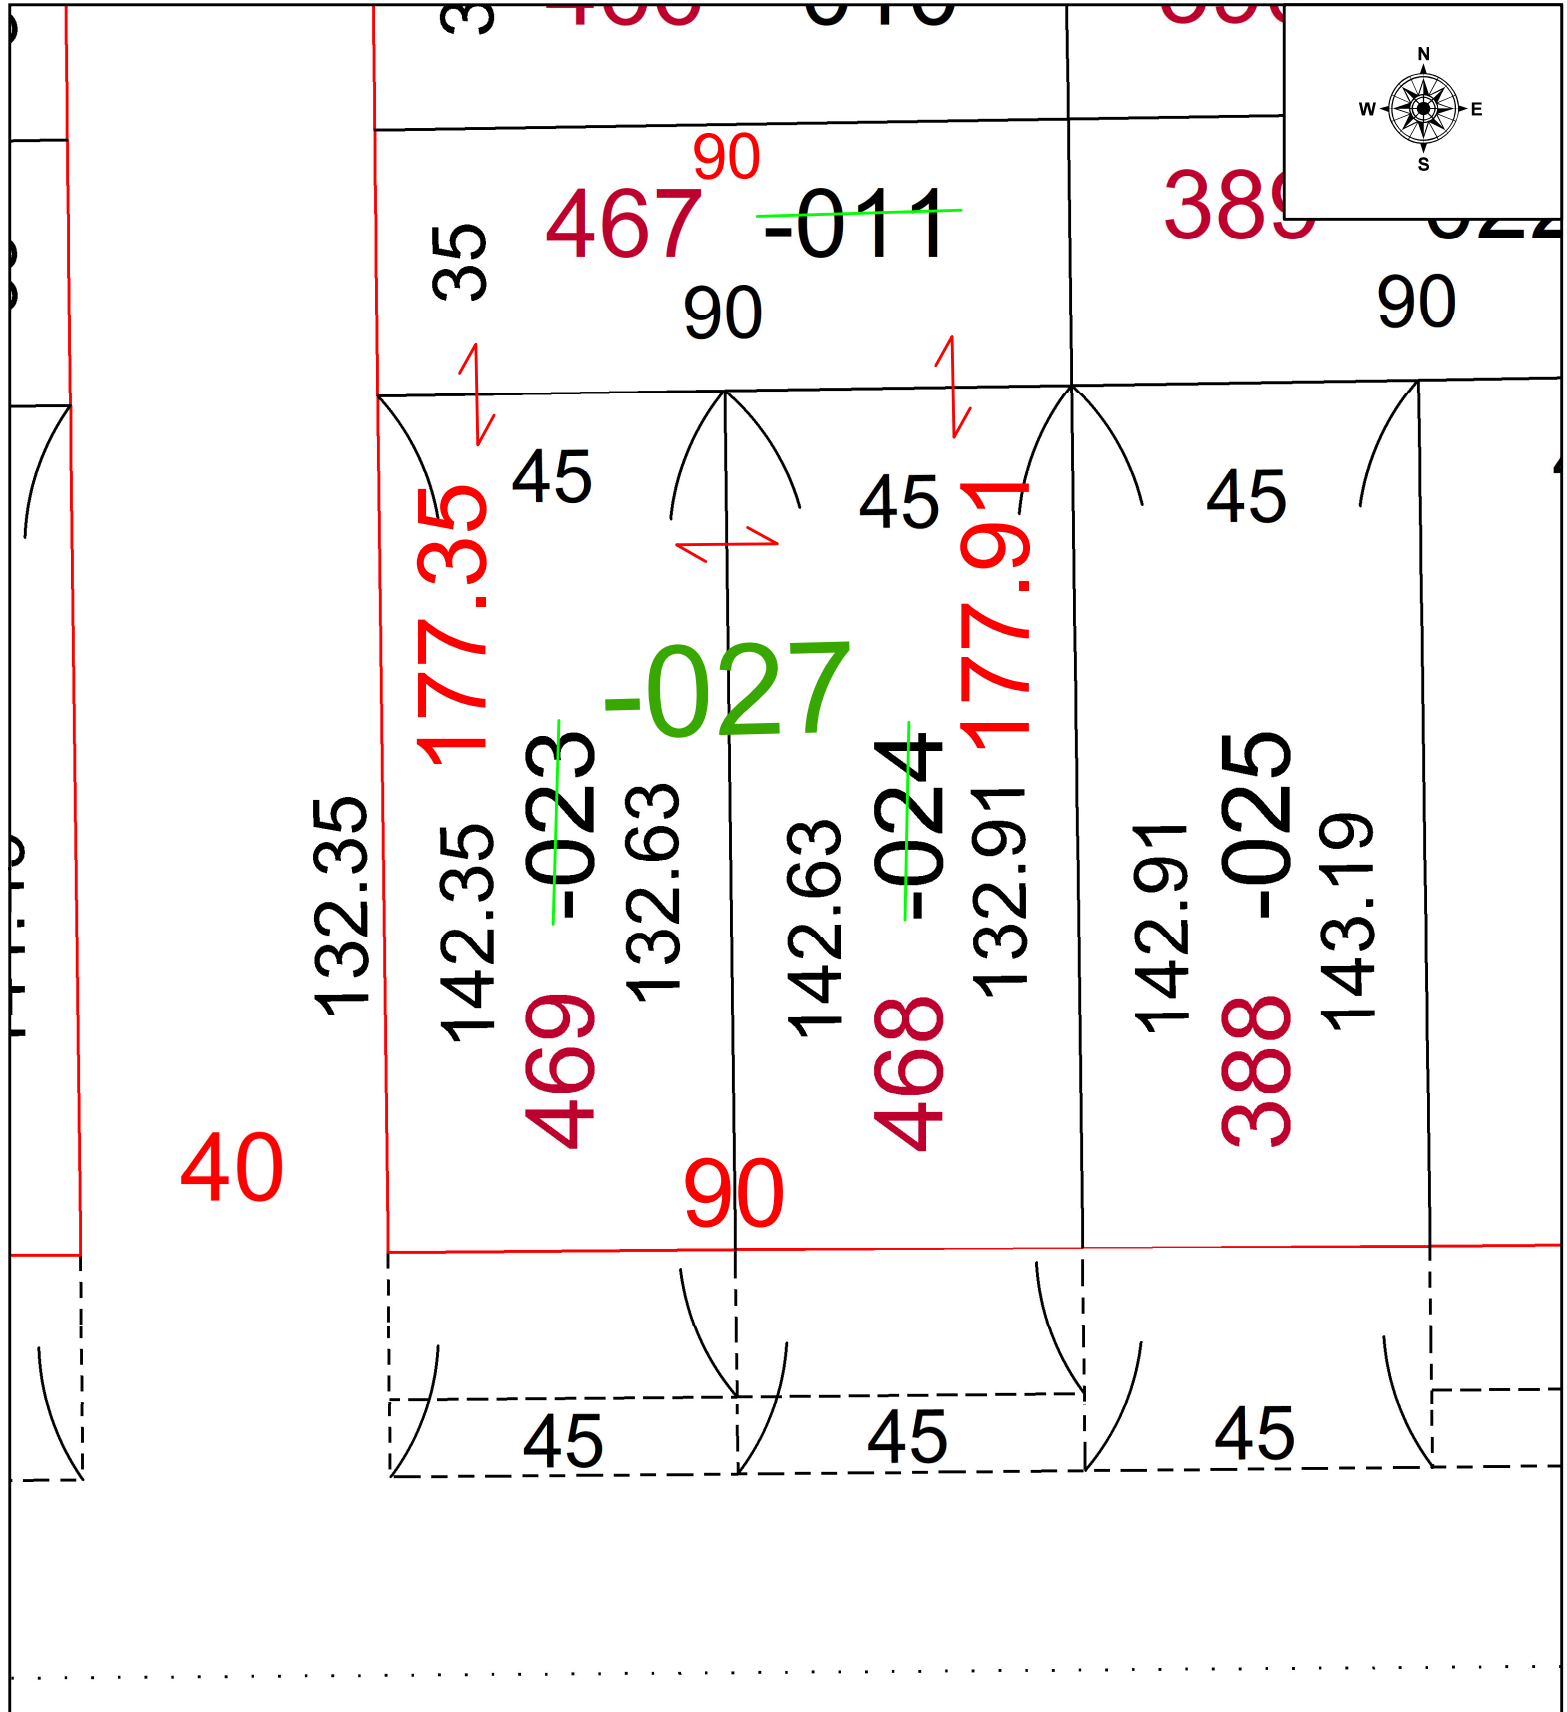

PARENT PARCEL:

01-00-003-121-011, -023, & -024

CHILD PARCEL:

01-00-003-121-027

N/A

STARTING POINT:

N/A

22-04577

**SPLITS/DEEDS PROCESSED**  
 LORAIN COUNTY TAX MAP DEPARTMENT  
 226 MIDDLE AVE. ELYRIA, OH

SURVEYED BY:	THOMAS SNEZEK	SURVEY #	N/A
CLOSURE:	N/A		
MAP PAGE(S):	01-00-003		
APPROVED BY:	WRZ	DATE:	10/21/2022
SCALE:	1" = 25'	PRIOR INSTRUMENT:	#2021-0821768