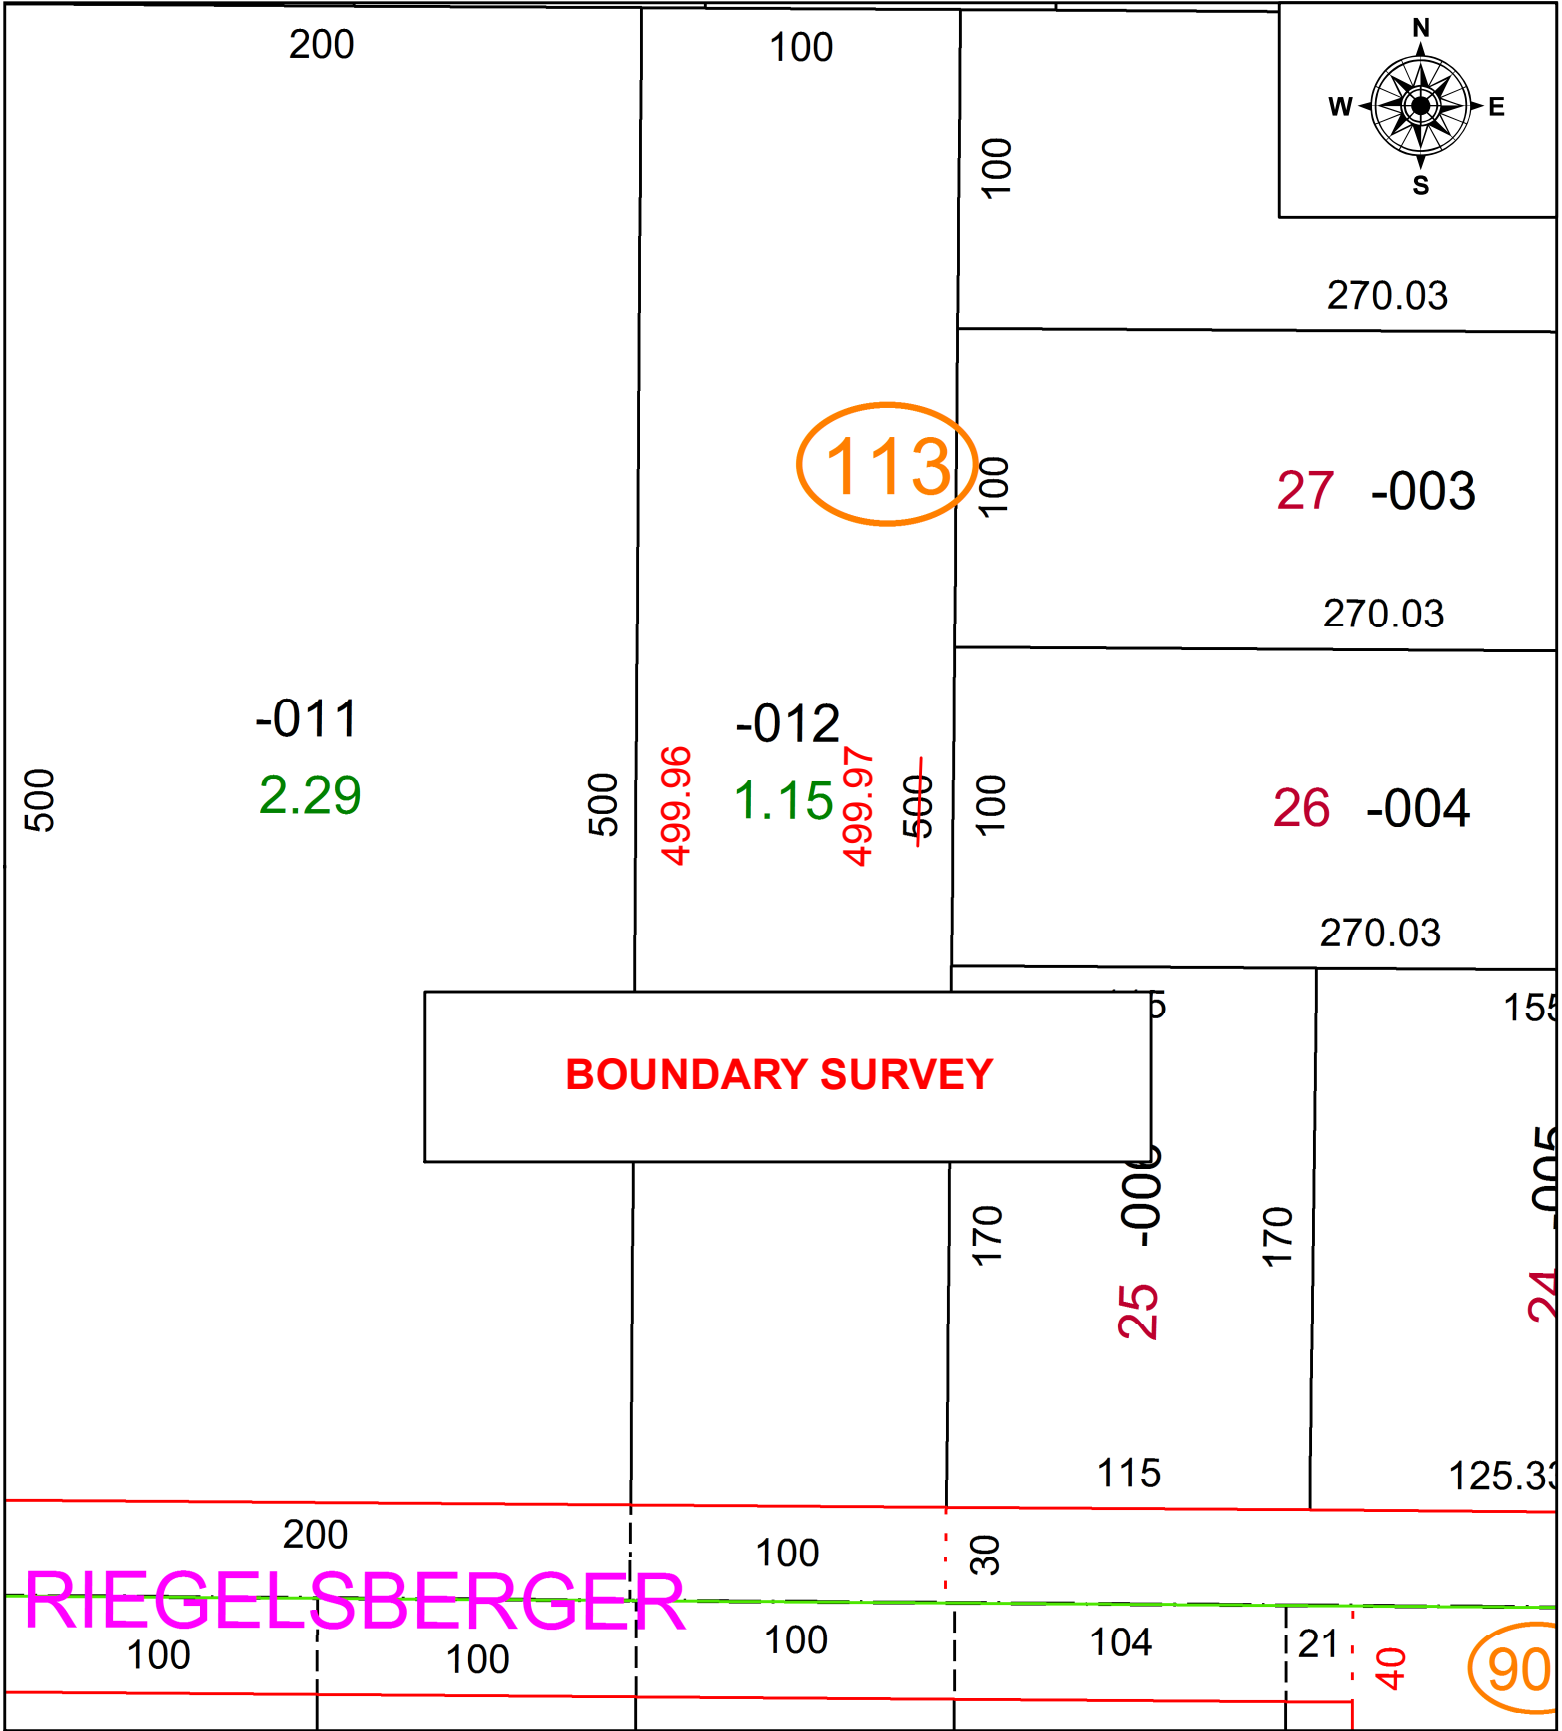

PARENT PARCEL: 04-00-023-113-012

CHILD PARCEL: _____

STARTING POINT: C/L OF RIEGELSBERGER RD AND KENSINGTON DR

21-04577-C

RIEGLSBERGER

SPLITS/DEEDS PROCESSED
LORAIN COUNTY TAX MAP DEPARTMENT
226 MIDDLE AVE. ELYRIA, OH

SURVEYED BY:	THOMAS A. SIMON
CLOSURE:	1: 3751785
MAP PAGE(S):	04-00-023-E
APPROVED BY:	AC DATE: 6/4/2021
SCALE:	1" = 60 PRIOR INSTRUMENT: 2020-0762272