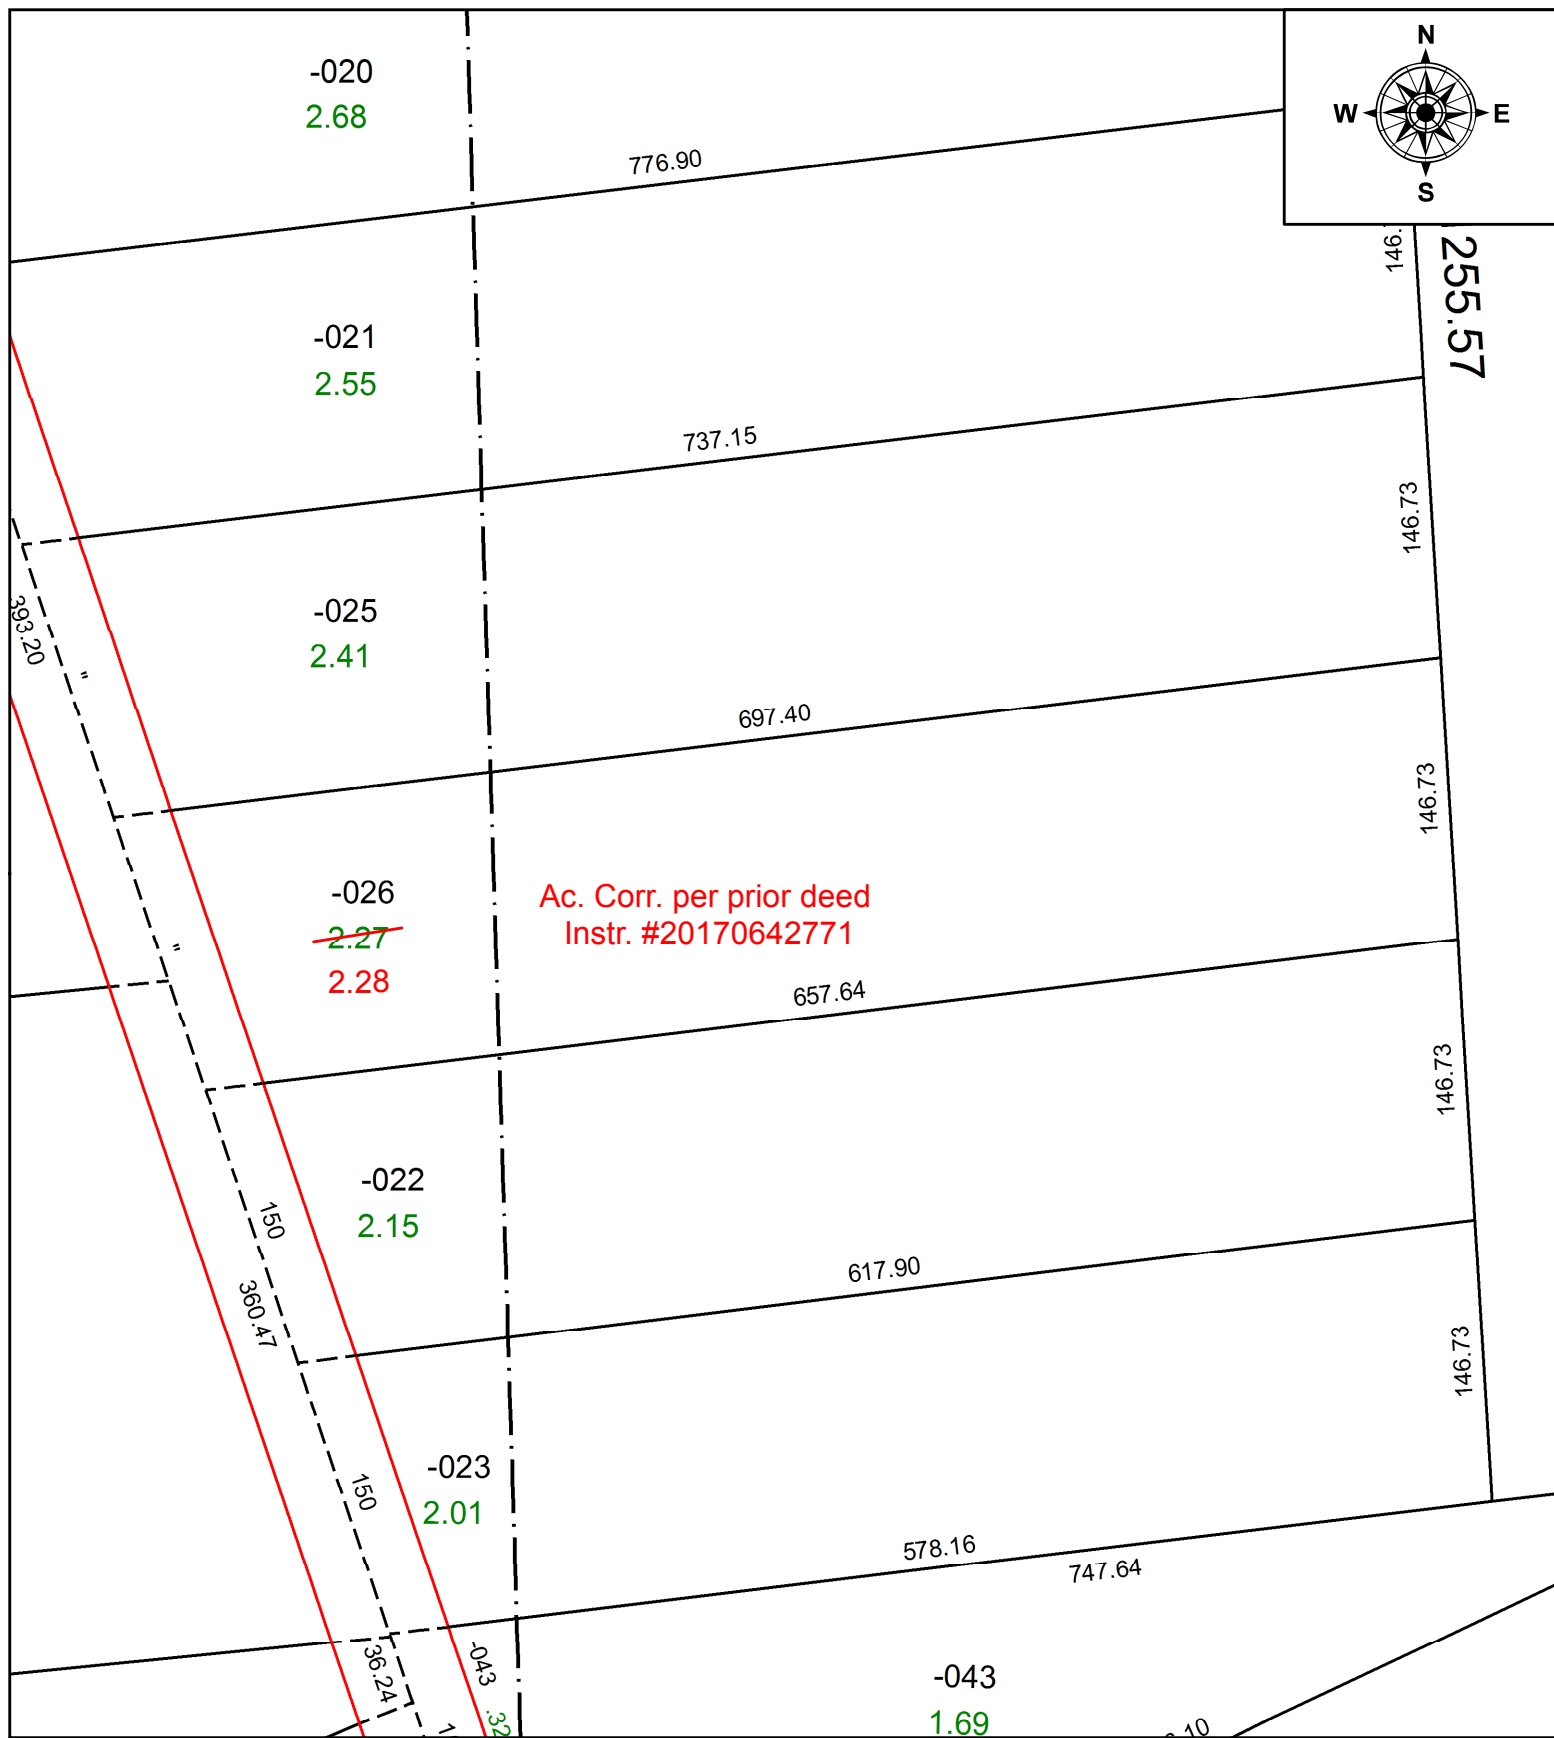

PARENT PARCEL: 01-00-034-000-026

CHILD PARCEL: XX-XX-XXX-XXX-XXX

STARTING POINT: CL OF VERMILION RD. & NORTH LINE OF GEORGE RUSSELL DV 328 PG 280

21-04574-A

**SPLITS/DEEDS PROCESSED**  
 LORAIN COUNTY TAX MAP DEPARTMENT  
 226 MIDDLE AVE. ELYRIA, OH

SURVEYED BY: XXXXXXXX  
 CLOSURE: 1: 84064  
 MAP PAGE(S): 01-00-034  
 APPROVED BY: DMA DATE: 5/27/2021  
 SCALE: 1" = 100 PRIOR INSTRUMENT: INSTR. 2017-0642771