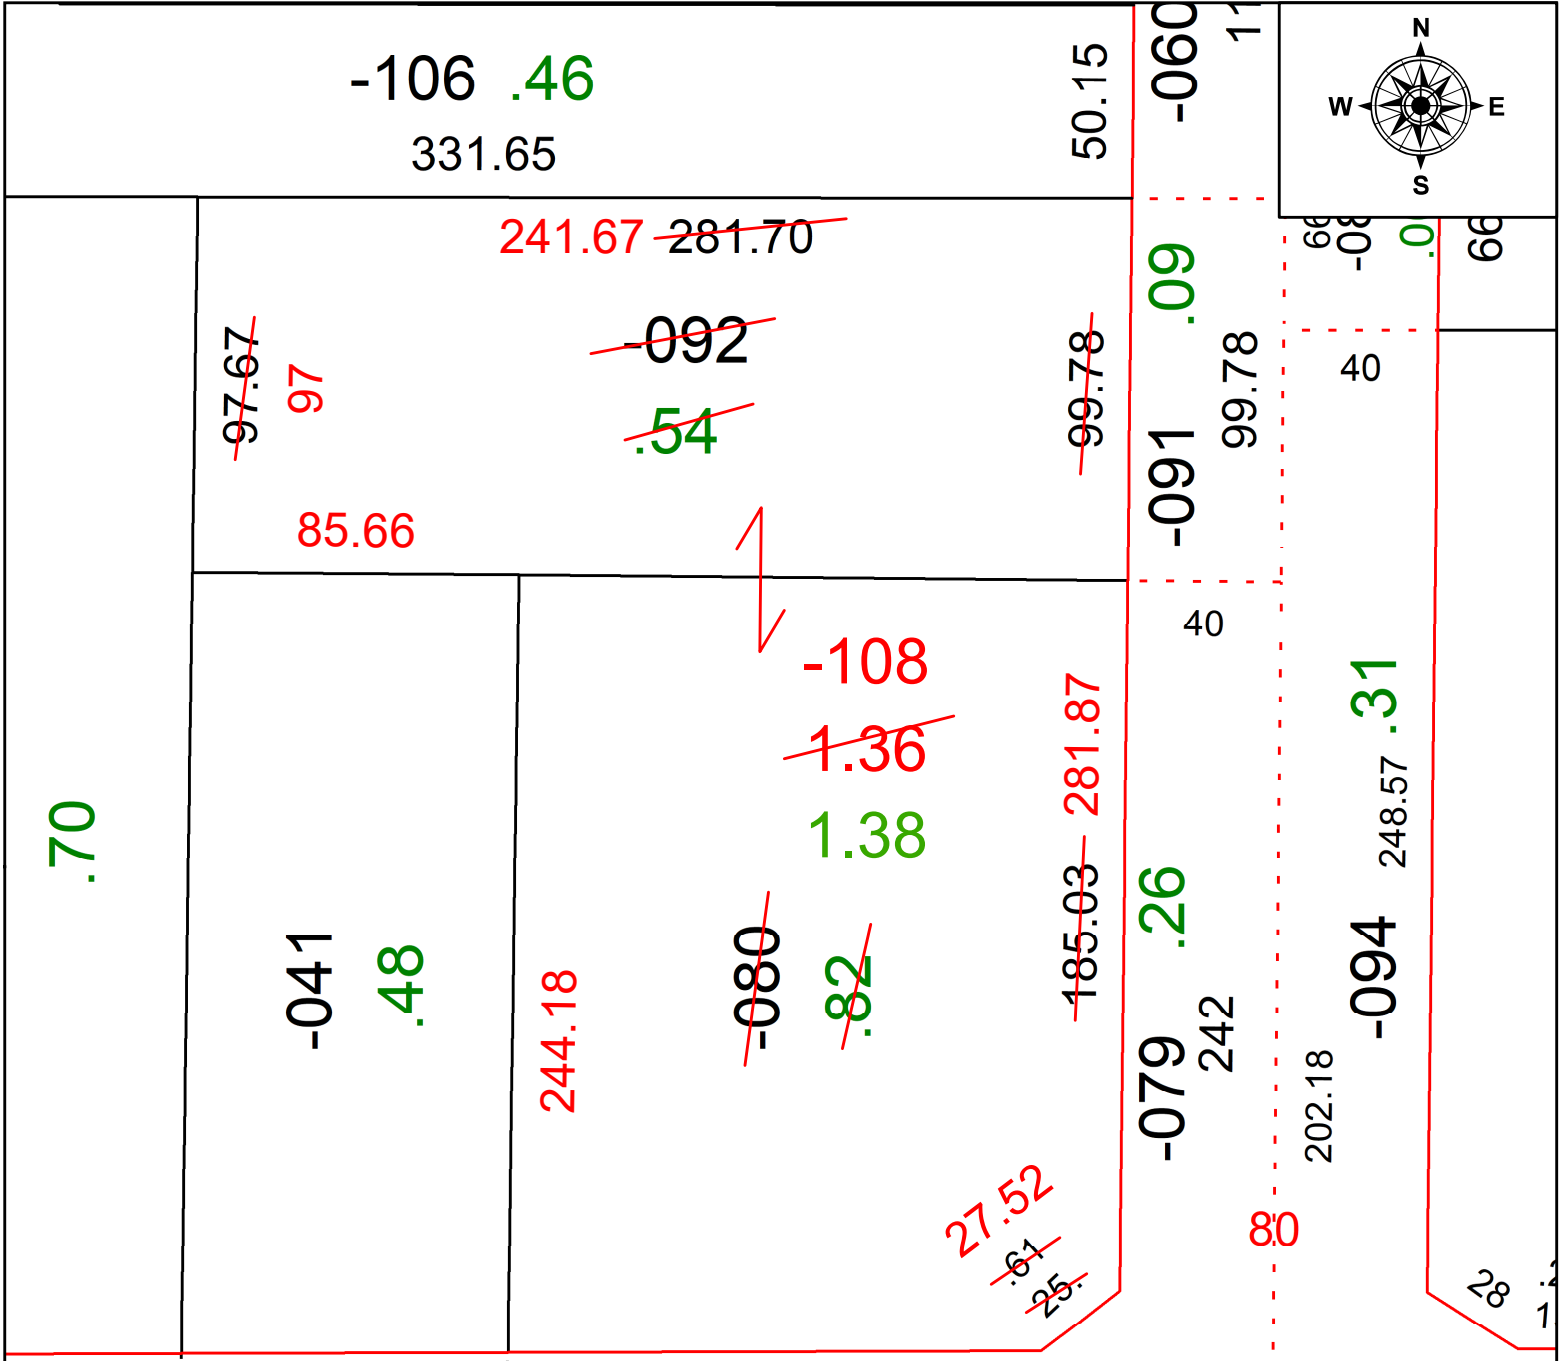

PARENT PARCEL: 03-00-113-102-080 & -092

CHILD PARCEL: 03-00-113-102-108 **AC. CORR. PER SURVEY HOWARD McILVRIED**

STARTING POINT: CL OF BROADWAY & COOPER FOSTER PARK RD.

22-04568

COOPER-FOSTER PARK

**SPLITS/DEEDS PROCESSED**  
 LORAIN COUNTY TAX MAP DEPARTMENT  
 226 MIDDLE AVE. ELYRIA, OH

SURVEYED BY: HOWARD McILVRIED SURVEY #: 50708  
 CLOSURE: 1:131782  
 MAP PAGE(S): 03-00-113  
 APPROVED BY: DMA DATE: 10/6/2022  
 SCALE: 1" = 50' PRIOR INSTRUMENT: 2022-0887966