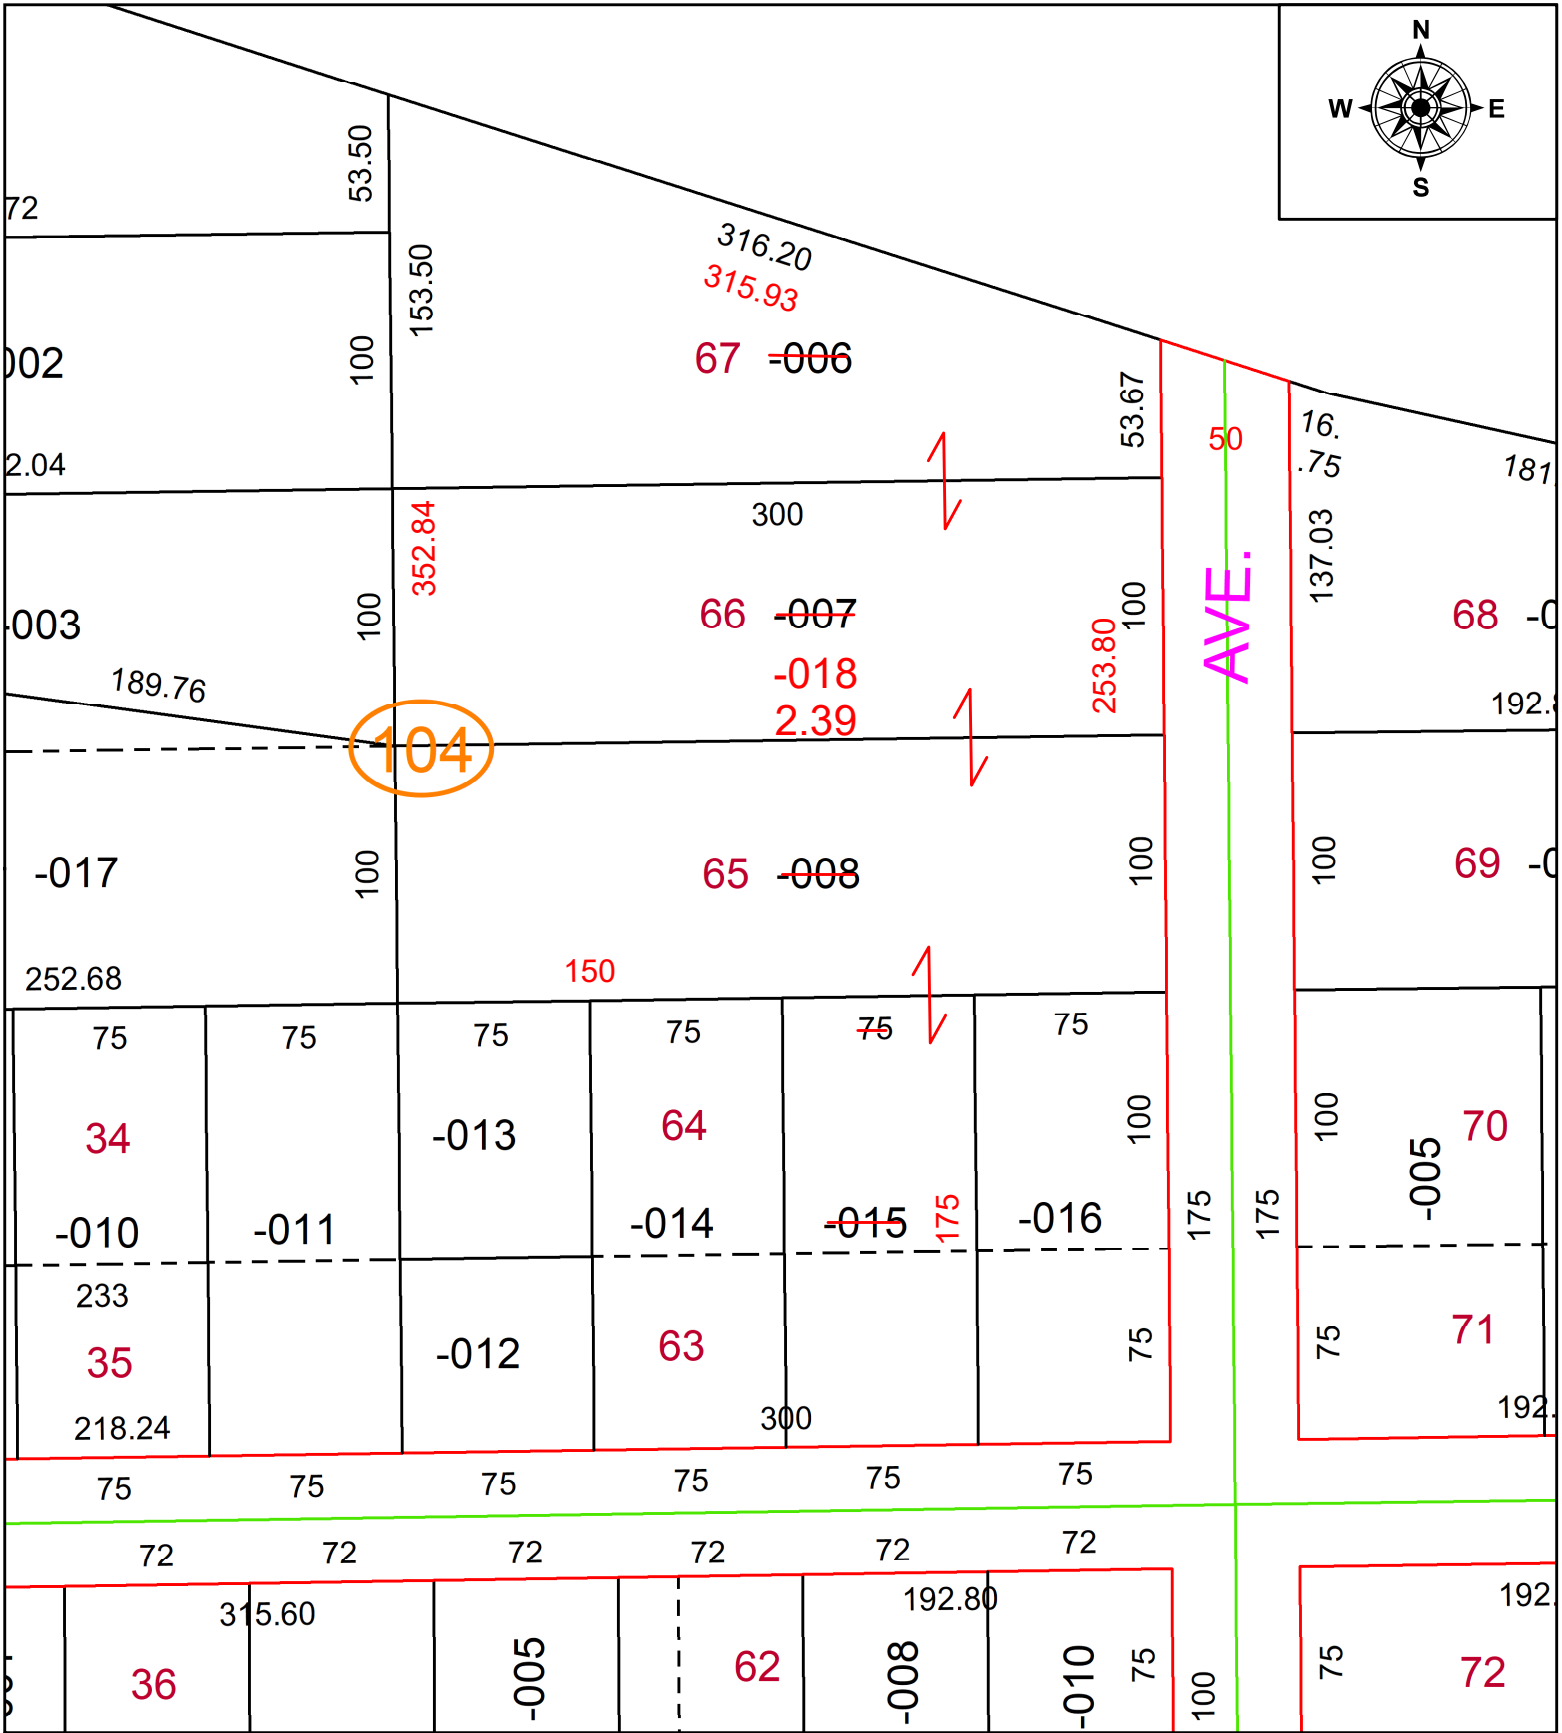

PARENT PARCEL: 03-00-111-104-006, -007, -008, -015

CHILD PARCEL: 03-00-111-104-018

STARTING POINT: SE CORNER OF S/L 65

COMBINATION

22-04567

SPLITS/DEEDS PROCESSED
 LORAIN COUNTY TAX MAP DEPARTMENT
 226 MIDDLE AVE. ELYRIA, OH

SURVEYED BY: JOSHUA S. RIEDY SURV # 50707
 CLOSURE: 1: 253146
 MAP PAGE(S): 03-00-111-A
 APPROVED BY: AC DATE: October 06, 2022
 SCALE: 1 in = 75 ft PRIOR INSTRUMENT: 2021- 0848731