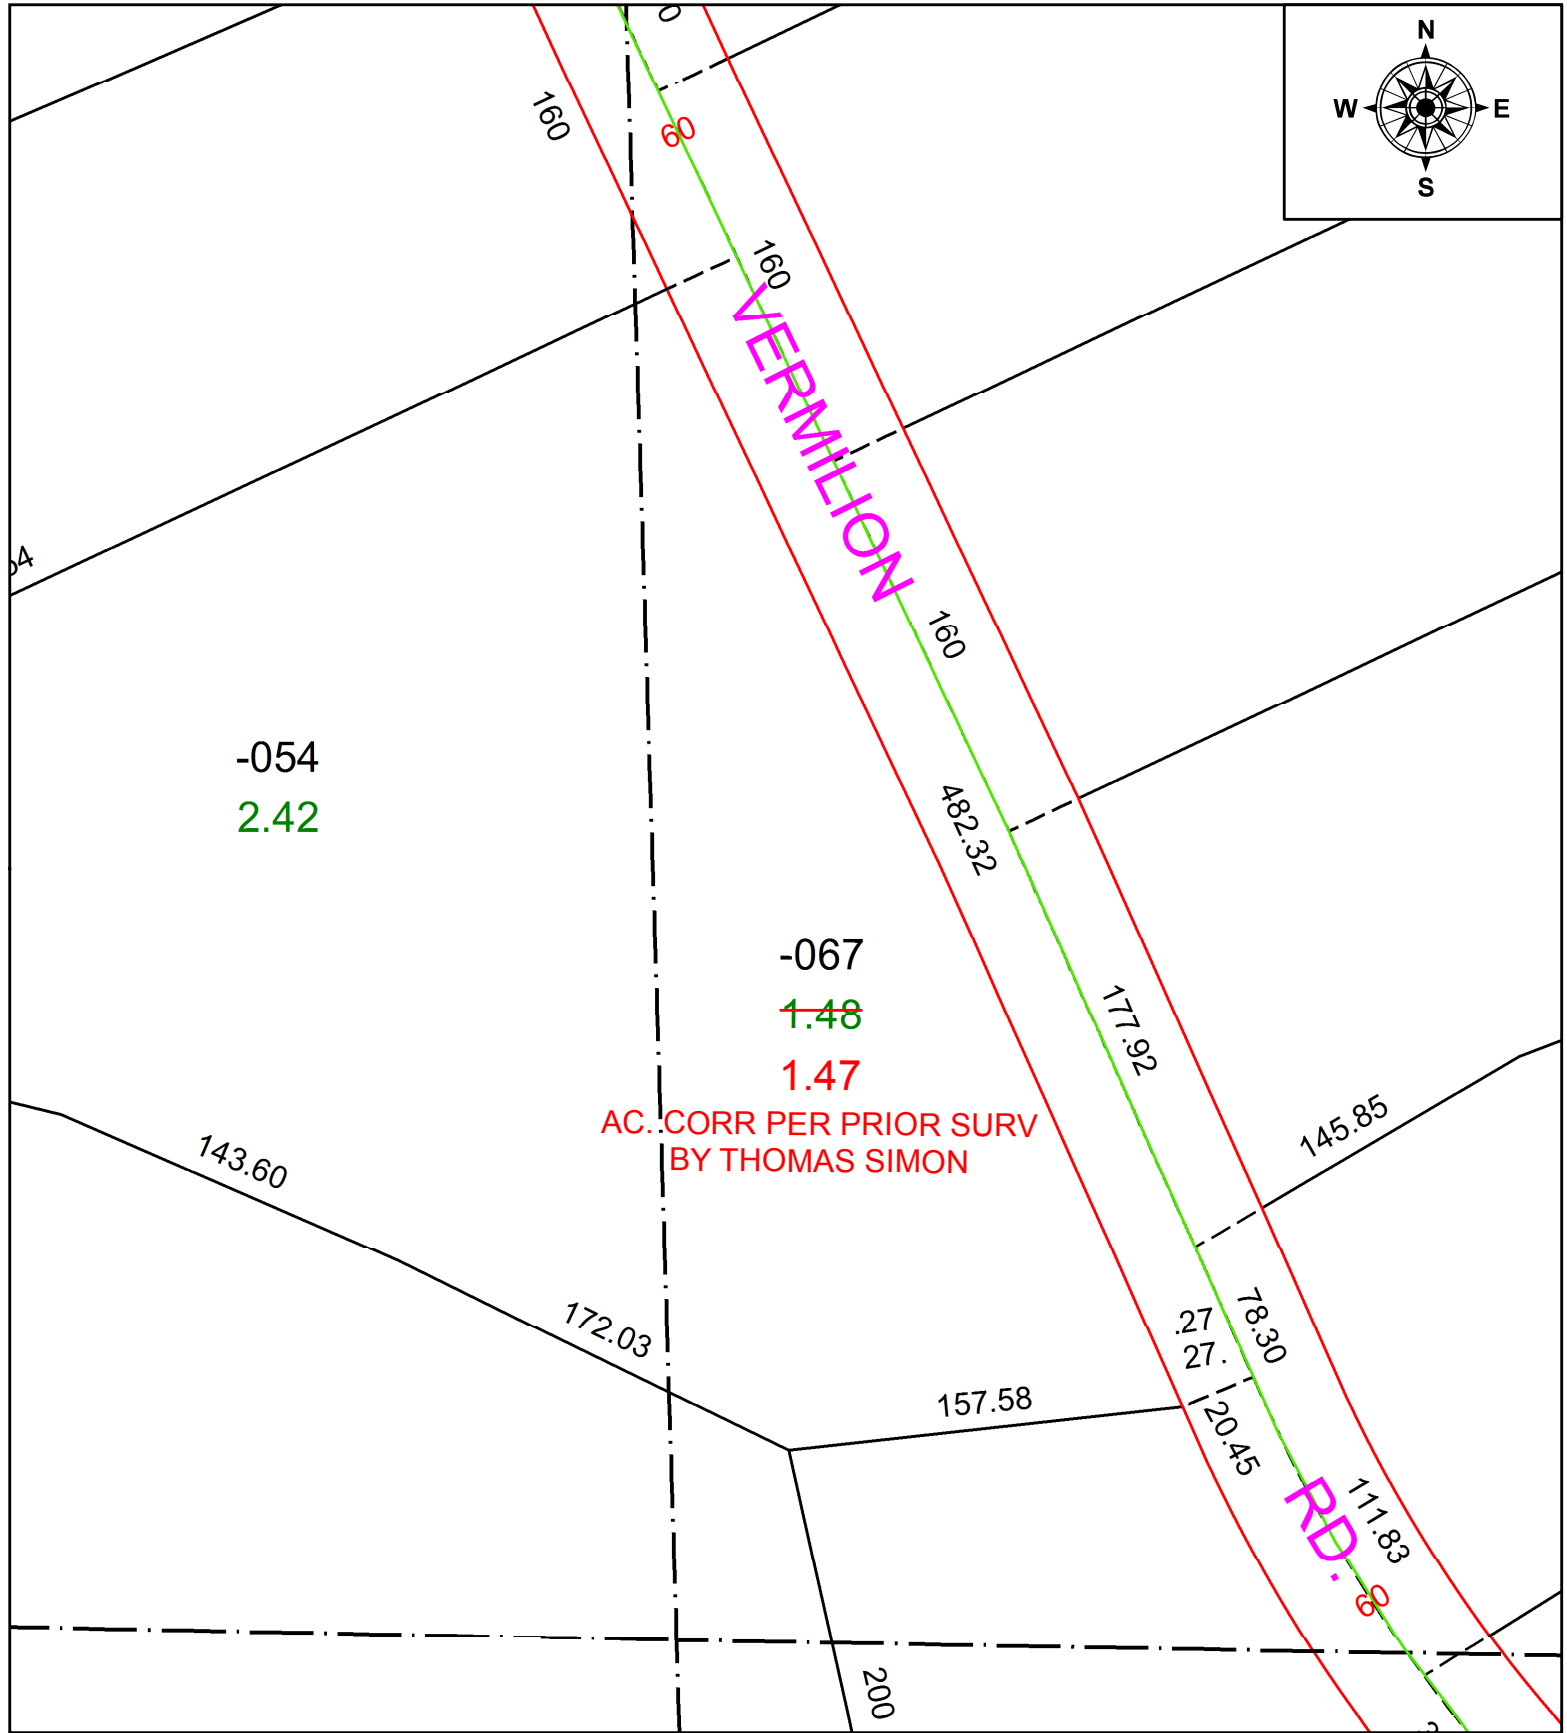

PARENT PARCEL: 01-00-035-000-067

CHILD PARCEL: _____

STARTING POINT: C/L OF COOPER FOSTER PARK AND VERMILION ROAD

21-04567-A

SPLITS/DEEDS PROCESSED
LORAIN COUNTY TAX MAP DEPARTMENT
226 MIDDLE AVE. ELYRIA, OH

SURVEYED BY:	THOMAS A. SIMON
CLOSURE:	1: 179472
MAP PAGE(S):	01-00-035-A
APPROVED BY:	AC DATE: 5-19-2021
SCALE:	1" = 75' PRIOR INSTRUMENT: 2021: 0804486