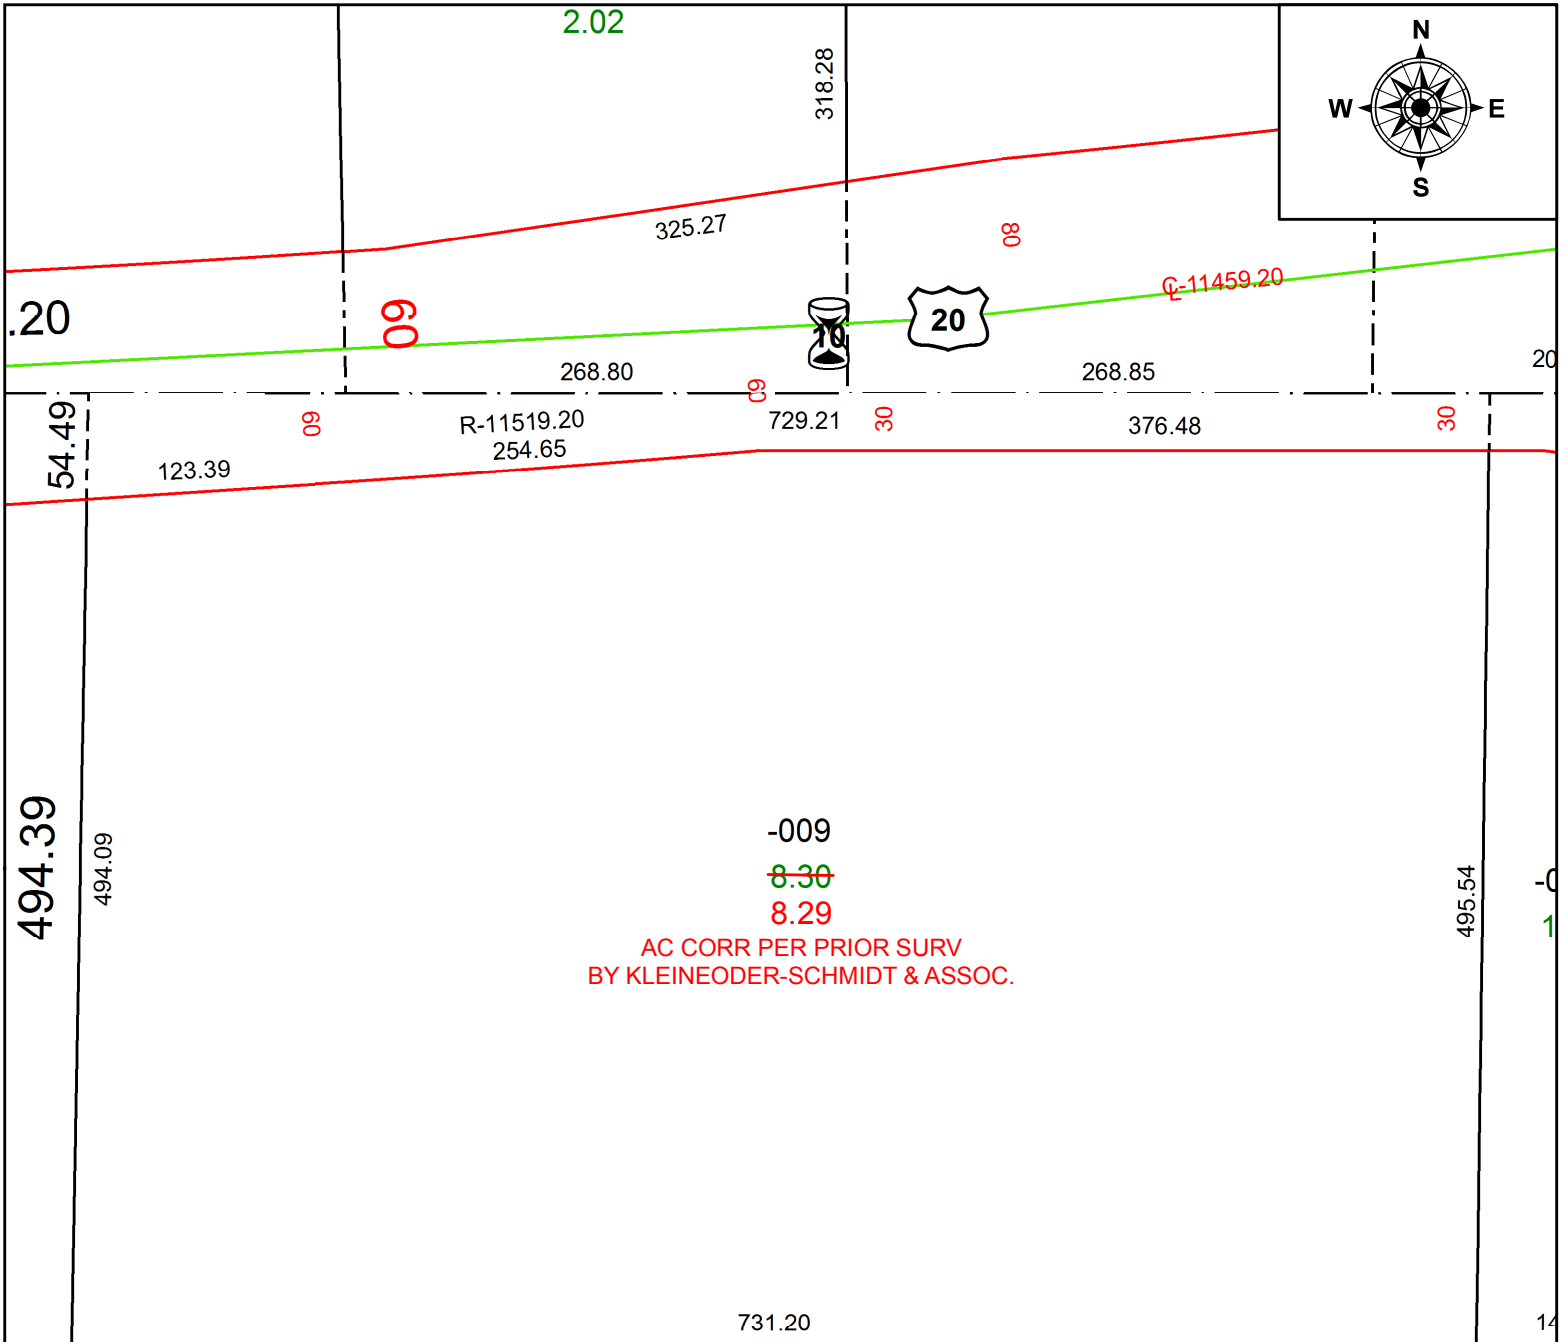

PARENT PARCEL: 14-00-026-000-009

CHILD PARCEL: _____

STARTING POINT: NE CORNER OF PITTSFIELD O/L 26

21-04566-A

880.63

SPLITS/DEEDS PROCESSED
 LORAIN COUNTY TAX MAP DEPARTMENT
 226 MIDDLE AVE. ELYRIA, OH

SURVEYED BY: KLEINEODER-SCHMIDT & ASSOC.

CLOSURE: 1: 880367

MAP PAGE(S): 14-00-026-B

APPROVED BY: AC DATE: 5-19-2021

SCALE: 1" = 100 PRIOR INSTRUMENT: 2018:0675274