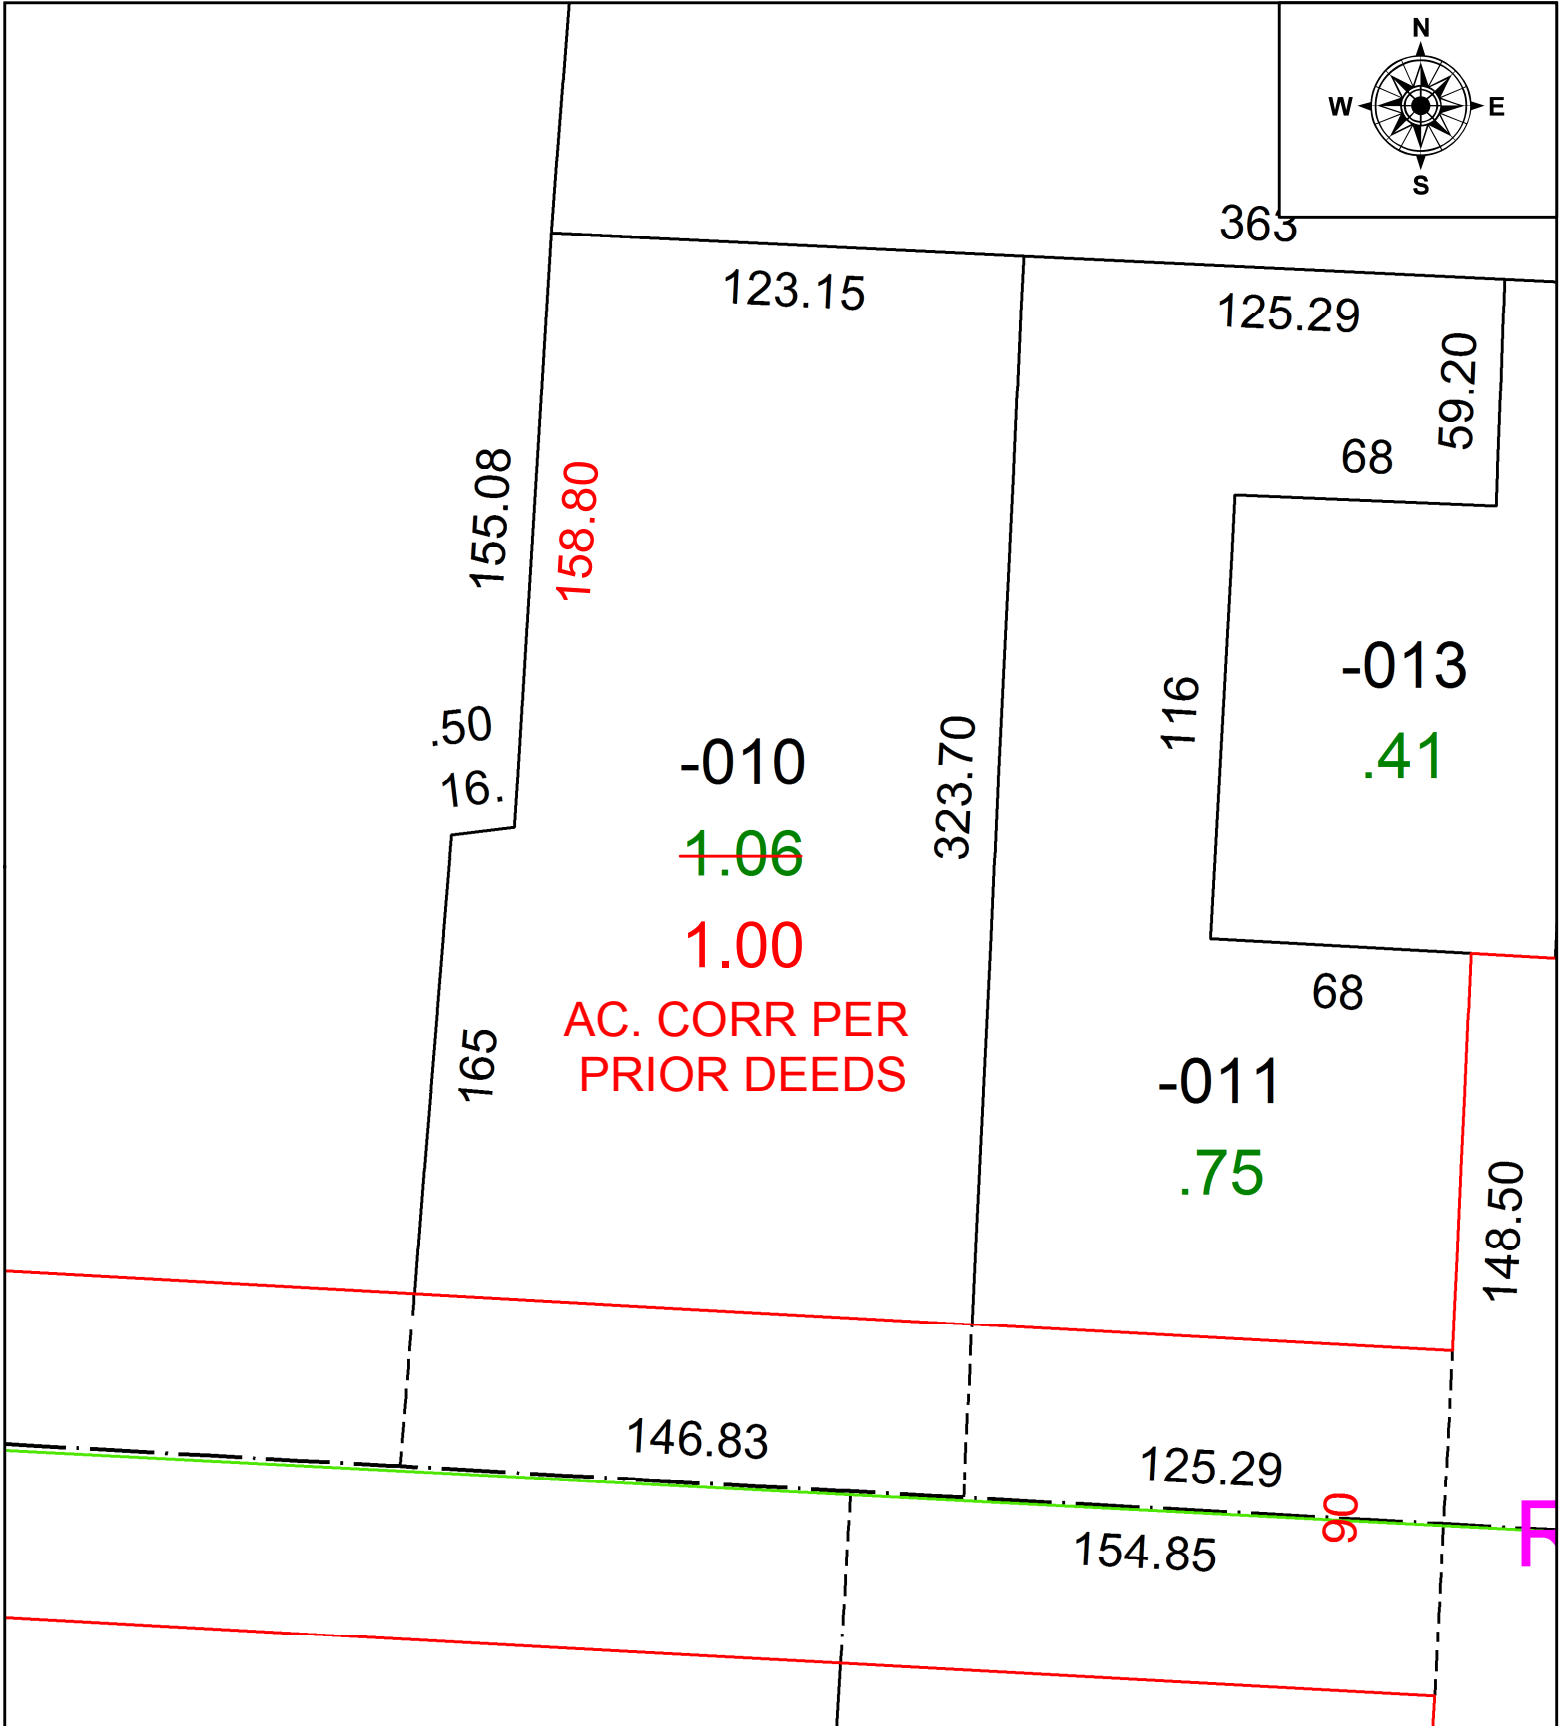

PARENT PARCEL: 17-07-007-000-010

CHILD PARCEL: _____

STARTING POINT: SW CORNER OF LAND RECORDED IN VOL 372, PG 546 AND C/L OF MEDINA-NORWALK RD

21-04565-A

SPLITS/DEEDS PROCESSED
 LORAIN COUNTY TAX MAP DEPARTMENT
 226 MIDDLE AVE. ELYRIA, OH

SURVEYED BY: _____ N/A
 CLOSURE: _____ 1: 35000
 MAP PAGE(S): _____ 17-07-007-B
 APPROVED BY: _____ AC DATE: _____ 5/18/2021
 SCALE: _____ 1" = 50 _____ PRIOR INSTRUMENT: _____ 2018-0689233