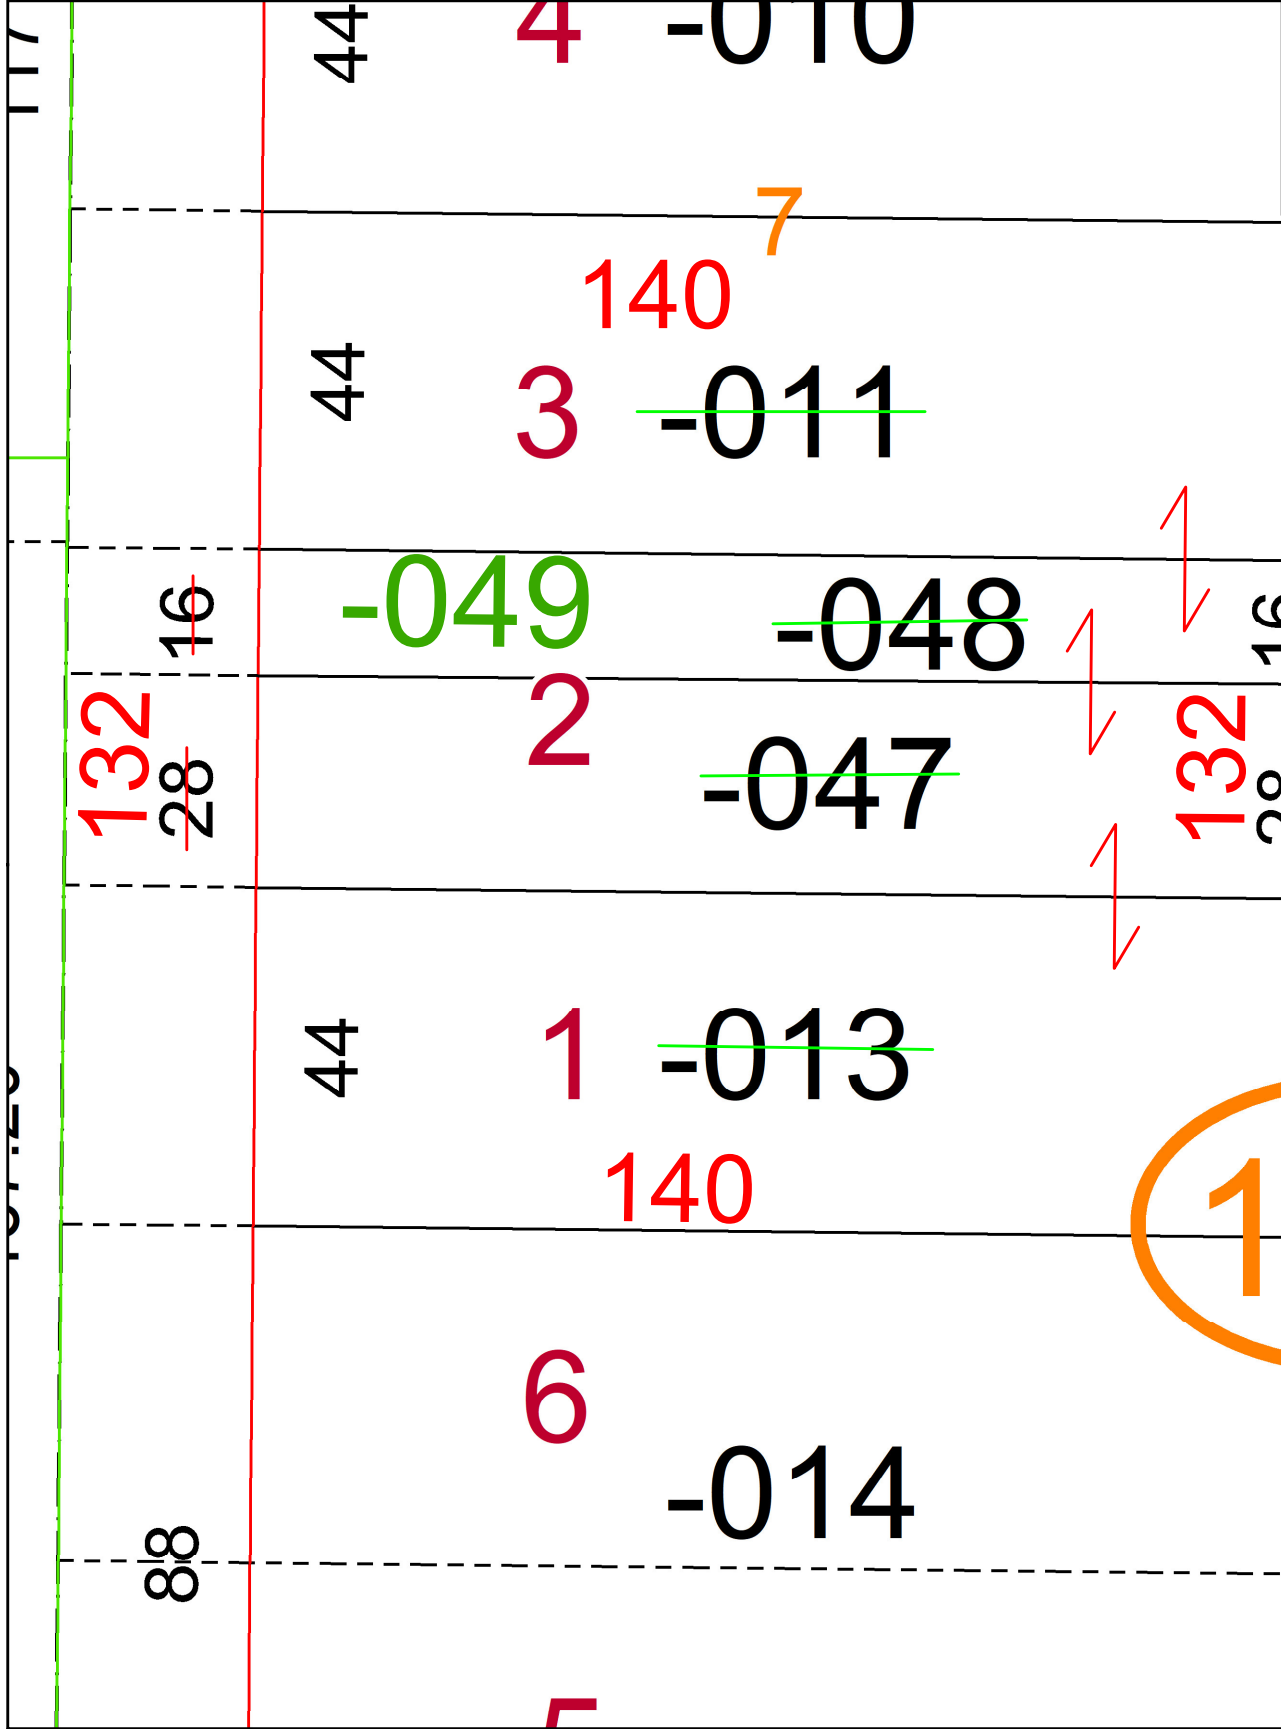

PARENT PARCEL: 06-25-022-105-011, -013, -047, & -048

CHILD PARCEL: 06-25-022-105-049

STARTING POINT: N/A

22-04563

105

SPLITS/DEEDS PROCESSED
LORAIN COUNTY TAX MAP DEPARTMENT
226 MIDDLE AVE. ELYRIA, OH

SURVEYED BY: N/A SURVEY # N/A
CLOSURE: N/A
MAP PAGE(S): 06-25-022
APPROVED BY: WRZ DATE: 9/29/2022
SCALE: 1" = 25 PRIOR INSTRUMENT: #2001-0727655