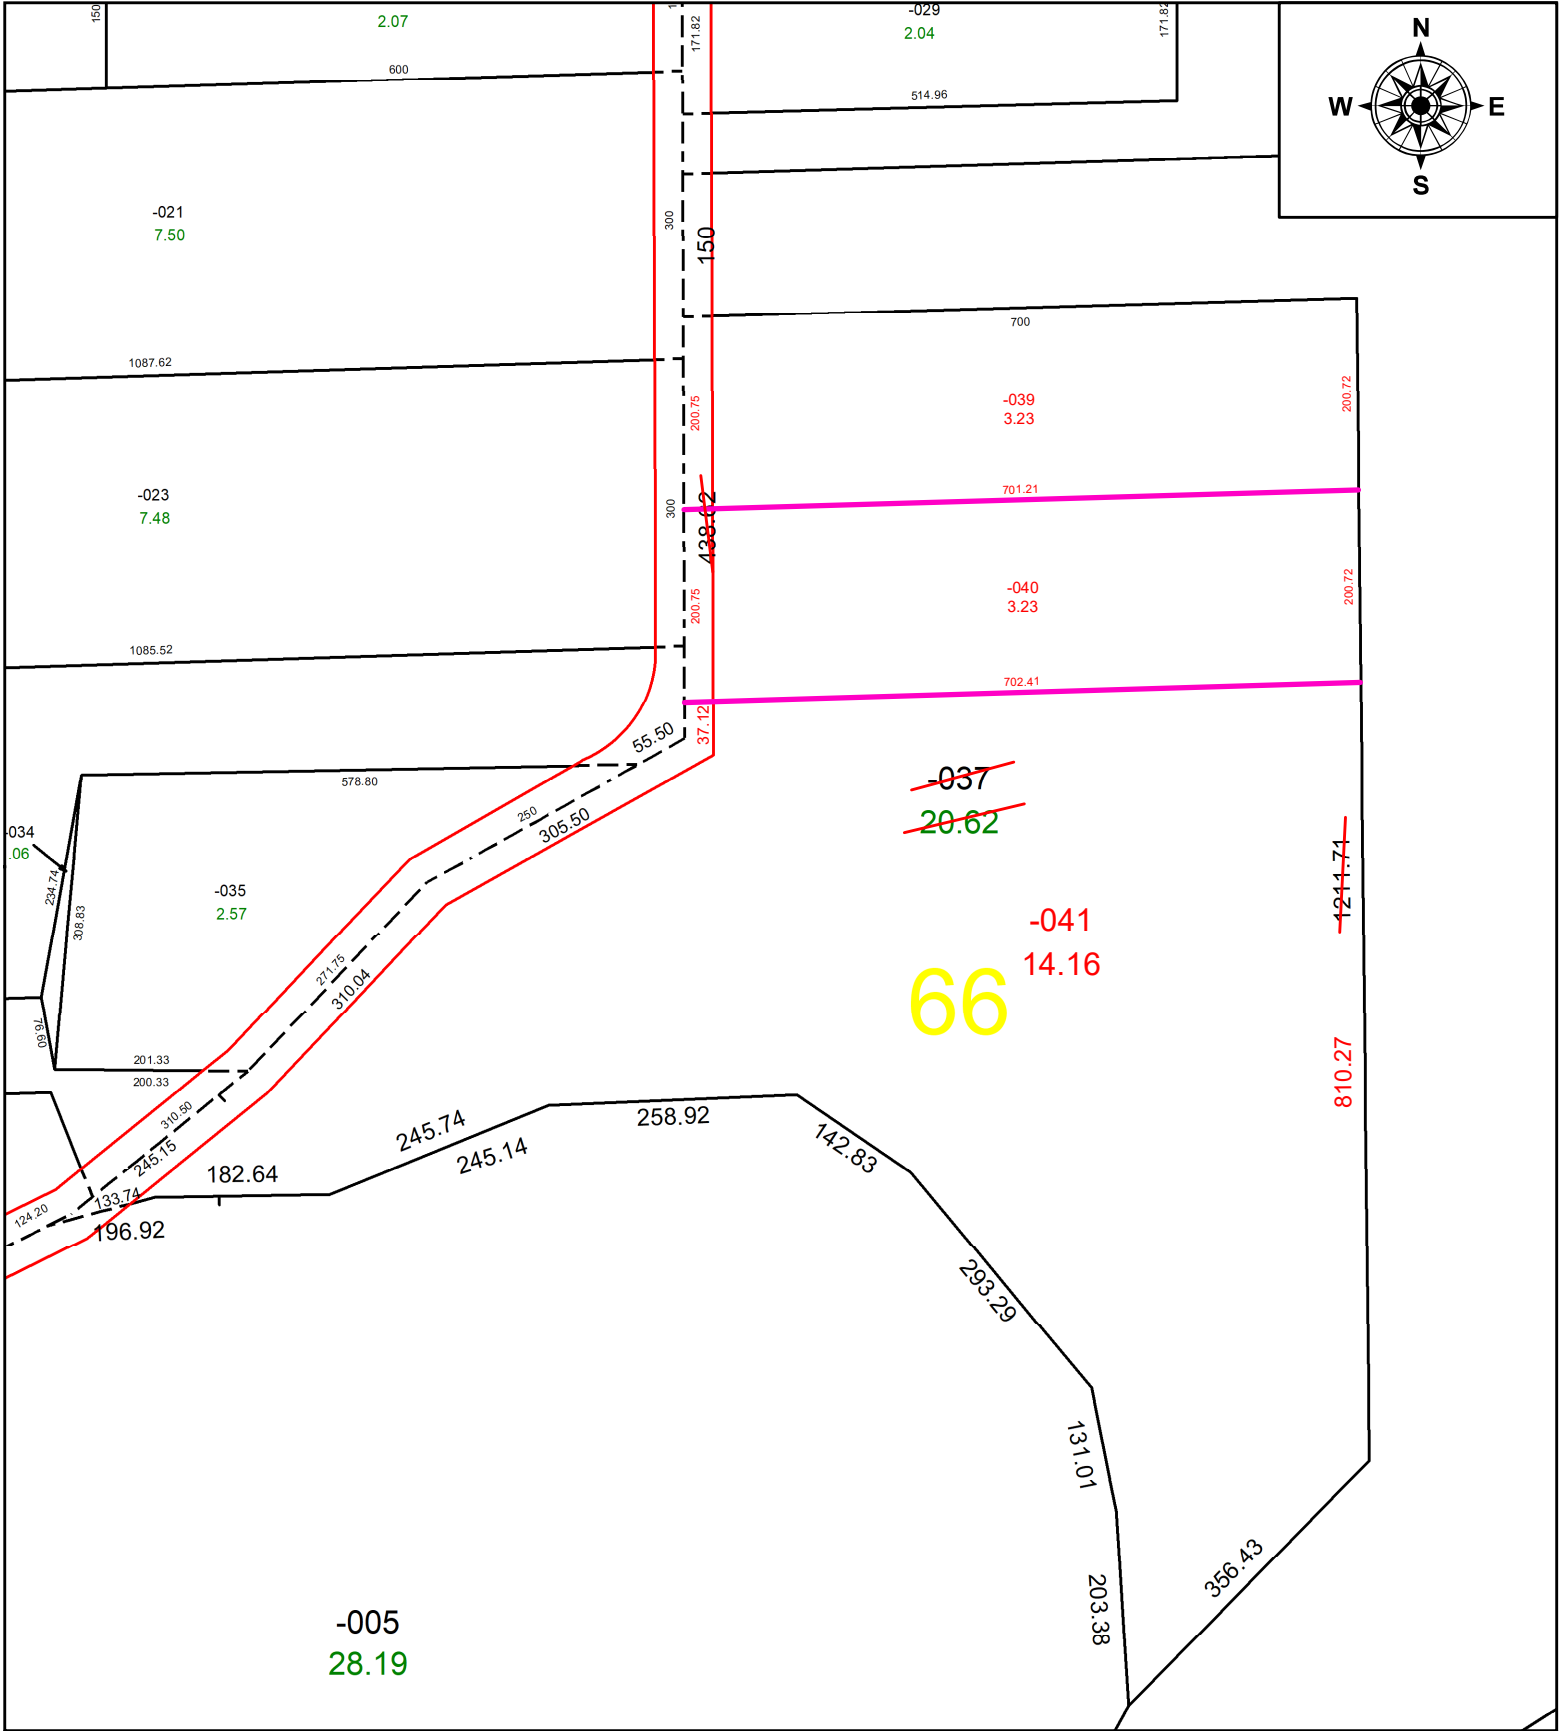

PARENT PARCEL: 01-00-066-000-037

CHILD PARCEL: 01-00-066-000-039 THRU -041

STARTING POINT: CL OF GORE ORPHANAGE RD. & NORTHERLY LINE O.L. 66

22-04557

SPLITS/DEEDS PROCESSED
 LORAIN COUNTY TAX MAP DEPARTMENT
 226 MIDDLE AVE. ELYRIA, OH

SURVEYED BY: JOHN DECHANT JR. **SURVEY #:** 50694
CLOSURE: 1:324061
MAP PAGE(S): 01-00-066
APPROVED BY: DMA **DATE:** 9/21/2022
SCALE: 1" = 200' **PRIOR INSTRUMENT:** 2022-0860387