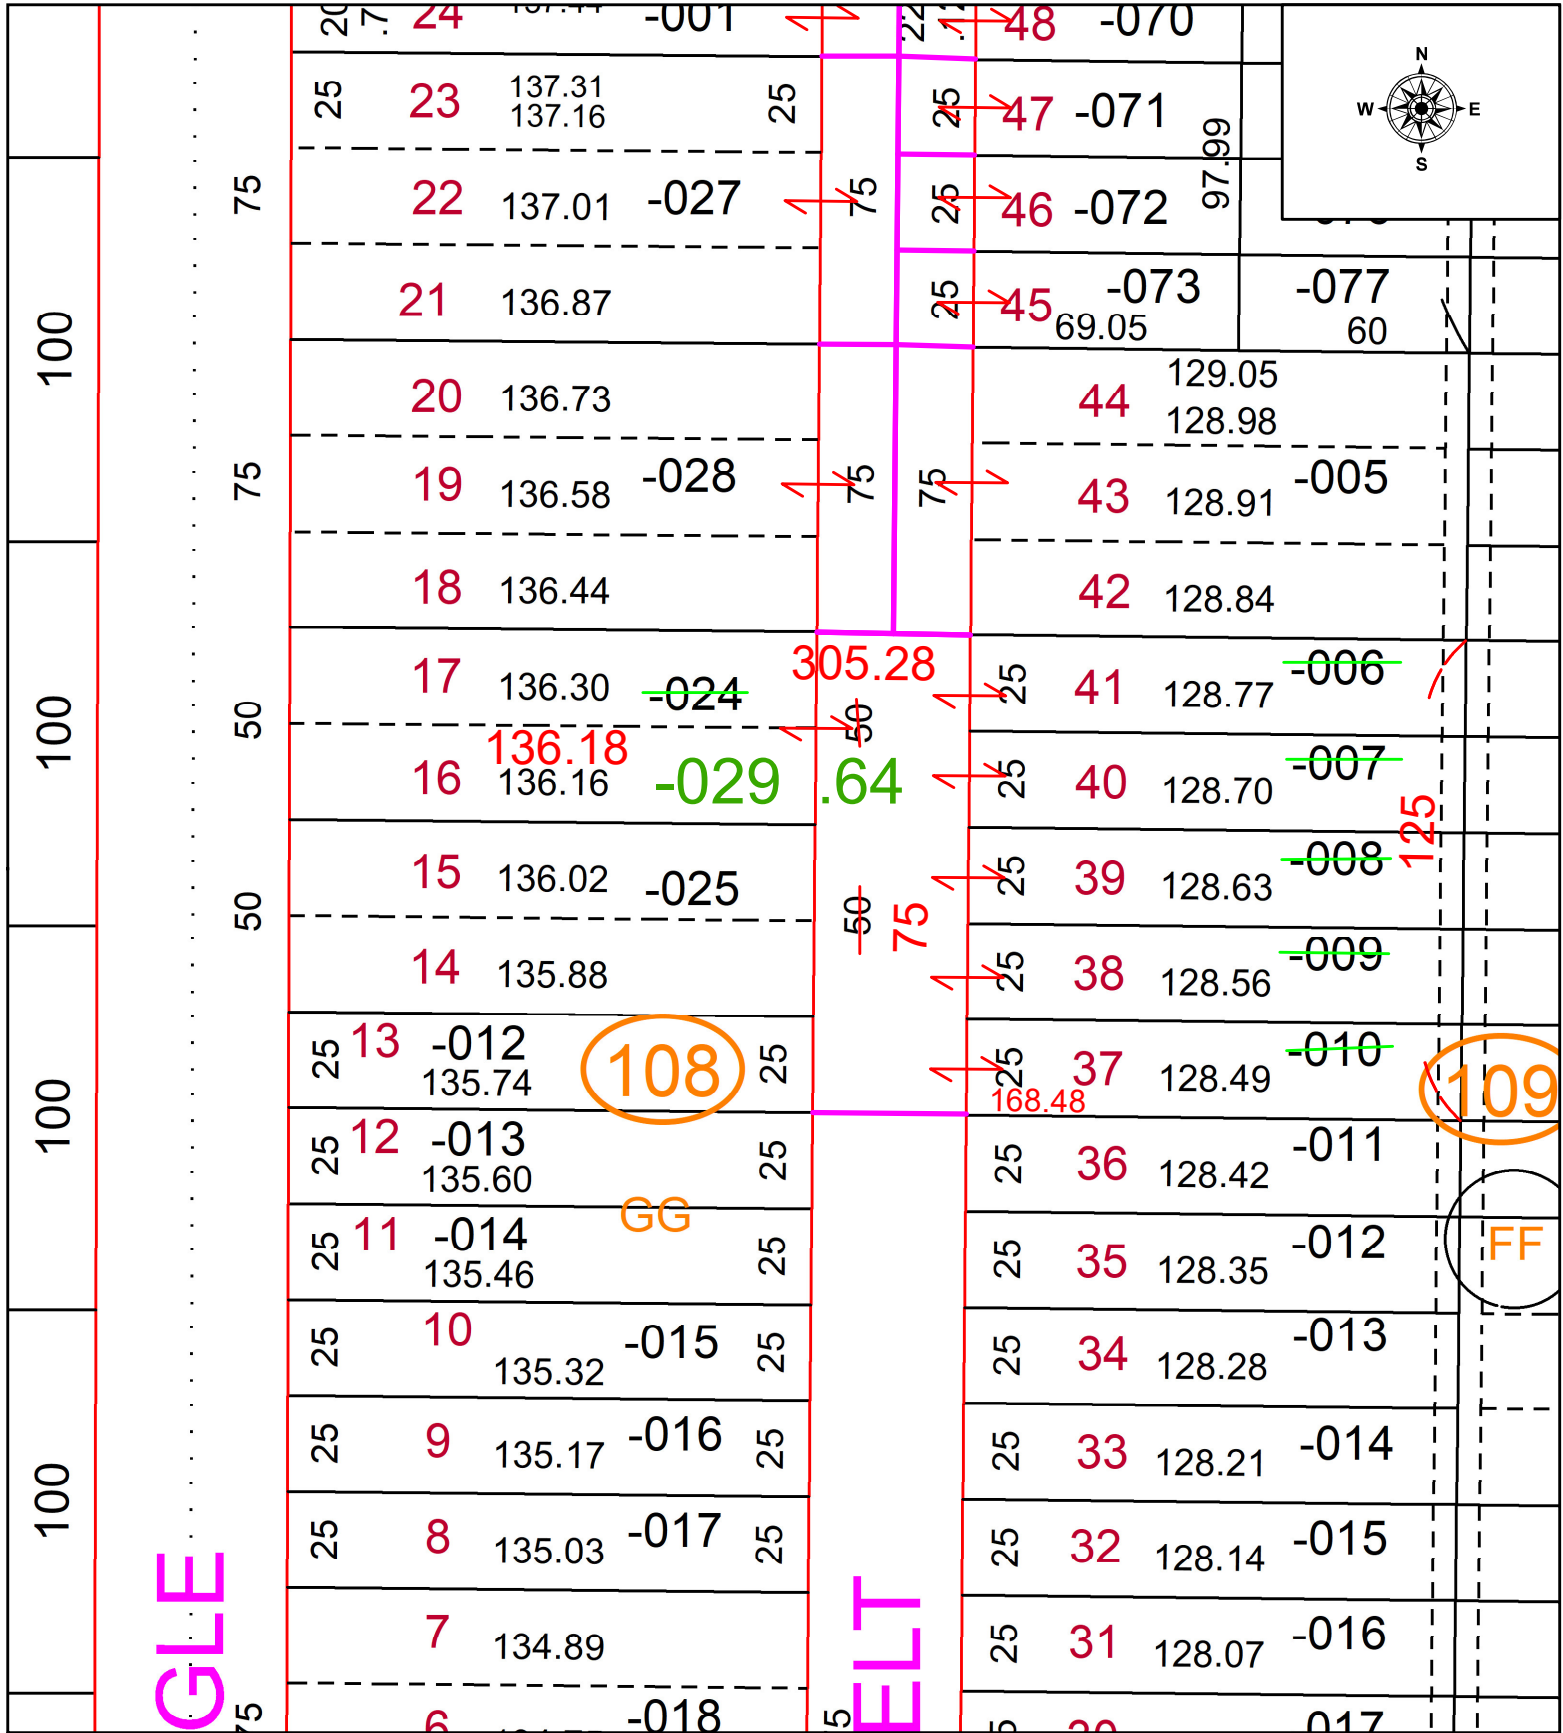

PARENT PARCEL: 07-00-007-108-024 & 07-00-007-109-006 THRU -010

CHILD PARCEL: 07-00-007-108-029

N/A

22-04556

STARTING POINT: NORTHWEST CORNER OF S/L 17

**SPLITS/DEEDS PROCESSED**  
LORAIN COUNTY TAX MAP DEPARTMENT  
226 MIDDLE AVE. ELYRIA, OH

SURVEYED BY:	WILFREDO BARBOSA	SURVEY #	50788
CLOSURE:	1: 91564		
MAP PAGE(S):	07-00-007		
APPROVED BY:	WRZ	DATE:	1/20/2023
SCALE:	1" = 50	PRIOR INSTRUMENT:	N/A