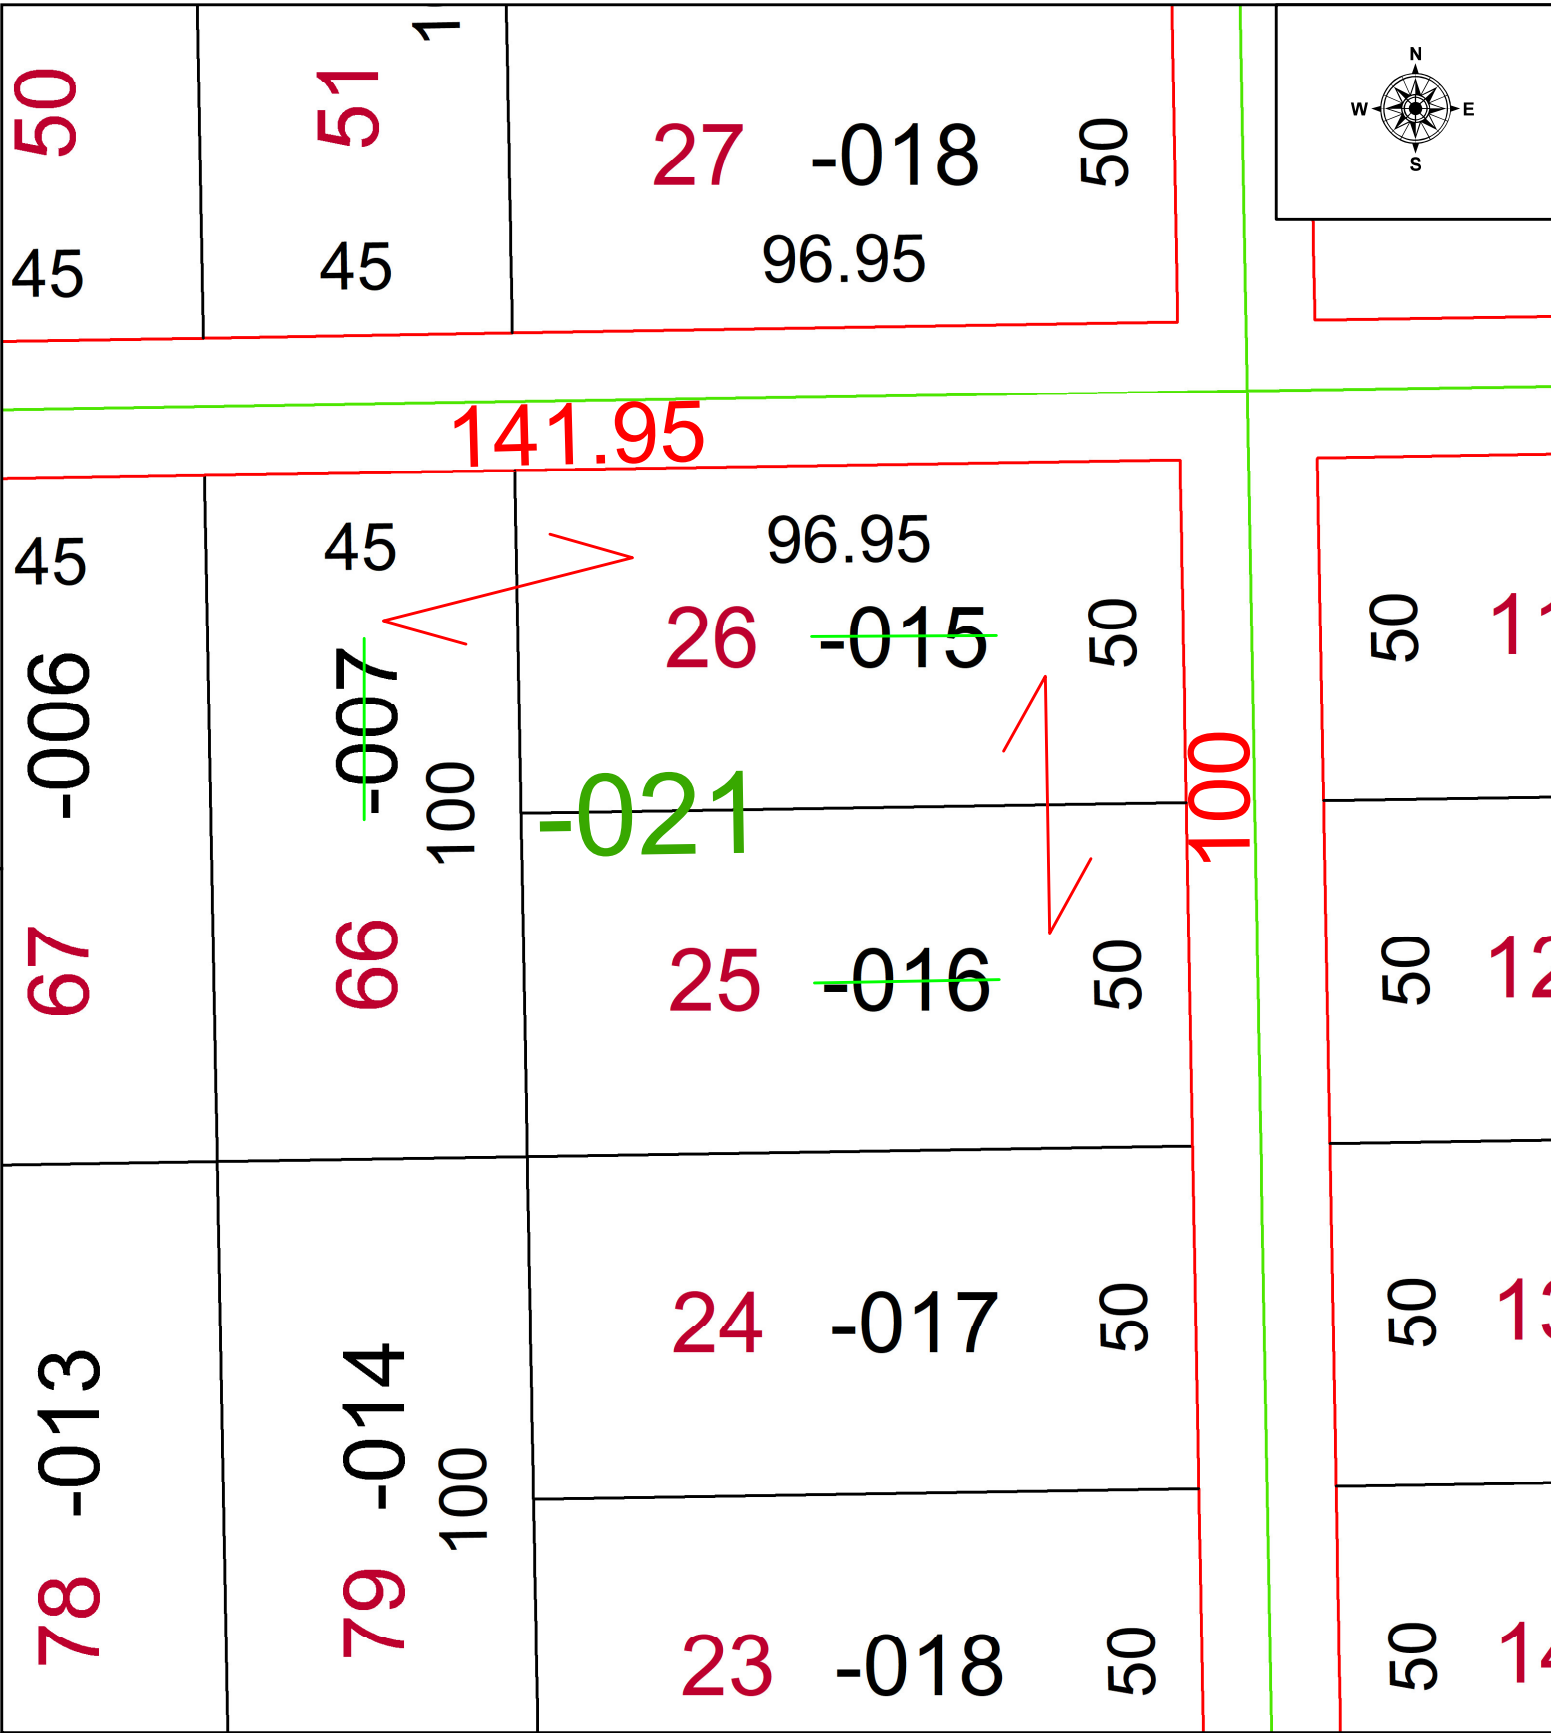

PARENT PARCEL: 01-00-004-105-007, -015, & -016

CHILD PARCEL: 01-00-004-105-021

N/A

22-04554

STARTING POINT: N/A

**SPLITS/DEEDS PROCESSED**  
 LORAIN COUNTY TAX MAP DEPARTMENT  
 226 MIDDLE AVE. ELYRIA, OH

SURVEYED BY: PATRICK MCGANNON

SURVEY # N/A

CLOSURE: N/A

MAP PAGE(S): 01-00-004

APPROVED BY: WRZ DATE: 9/16/2022

SCALE: 1" = 50 PRIOR INSTRUMENT: #2018-0657493