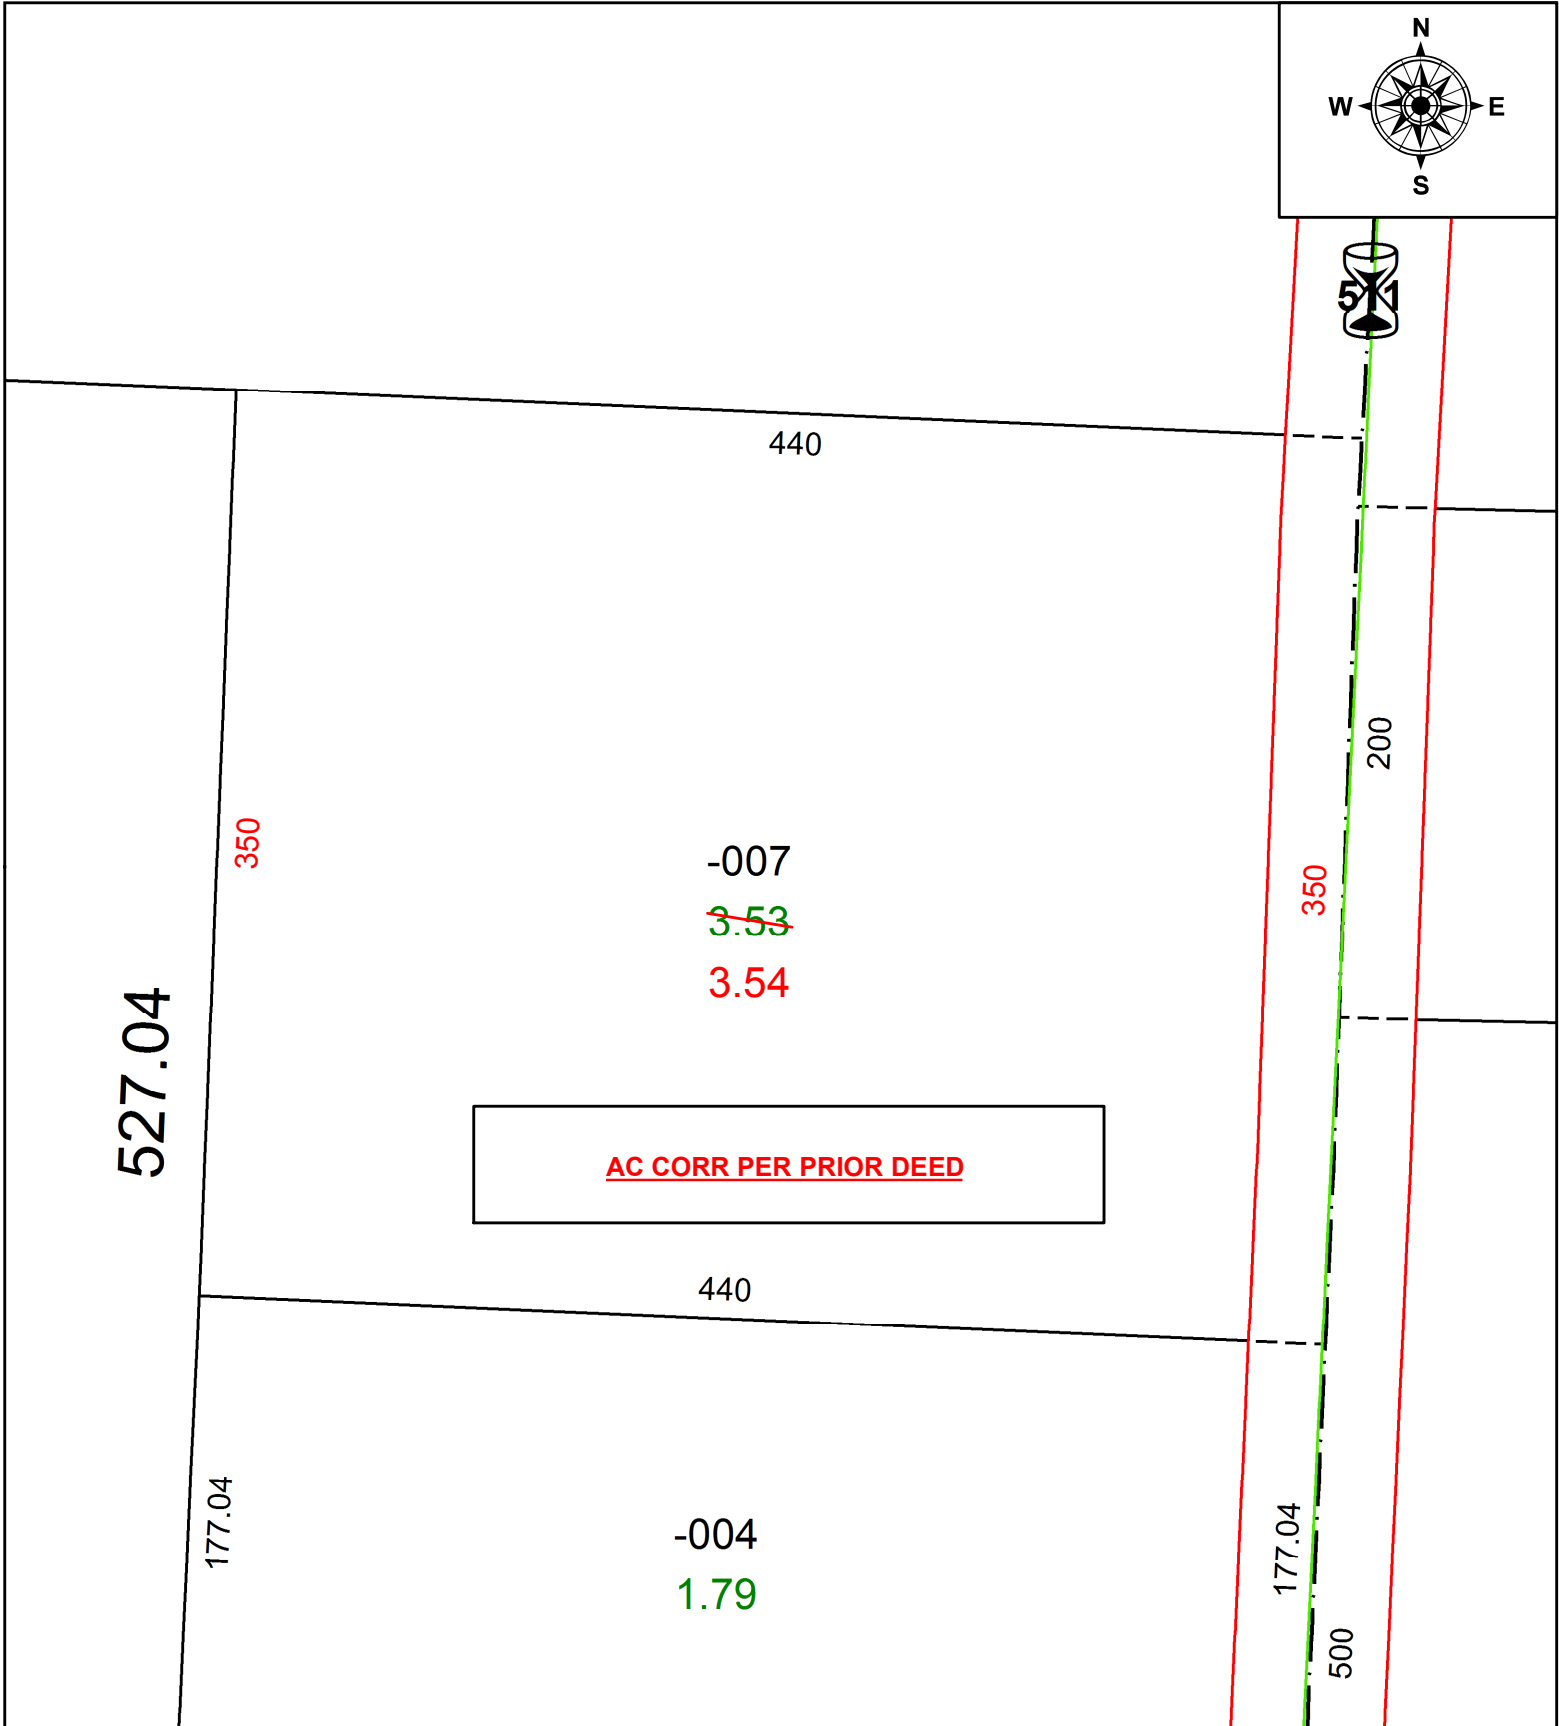

PARENT PARCEL: 17-07-004-000-007

CHILD PARCEL: _____

STARTING POINT: C/L OF VERMILION AND PECK-WADSWORTH ROAD

21-04547-A

SPLITS/DEEDS PROCESSED
 LORAIN COUNTY TAX MAP DEPARTMENT
 226 MIDDLE AVE. ELYRIA, OH

SURVEYED BY: _____ N/A
 CLOSURE: _____ 1:2147483648
 MAP PAGE(S): _____ 17-07-004
 APPROVED BY: _____ AC DATE: _____ 5/10/2021
 SCALE: _____ 1" = 75 PRIORITY INSTRUMENT: _____ 2017-0639911