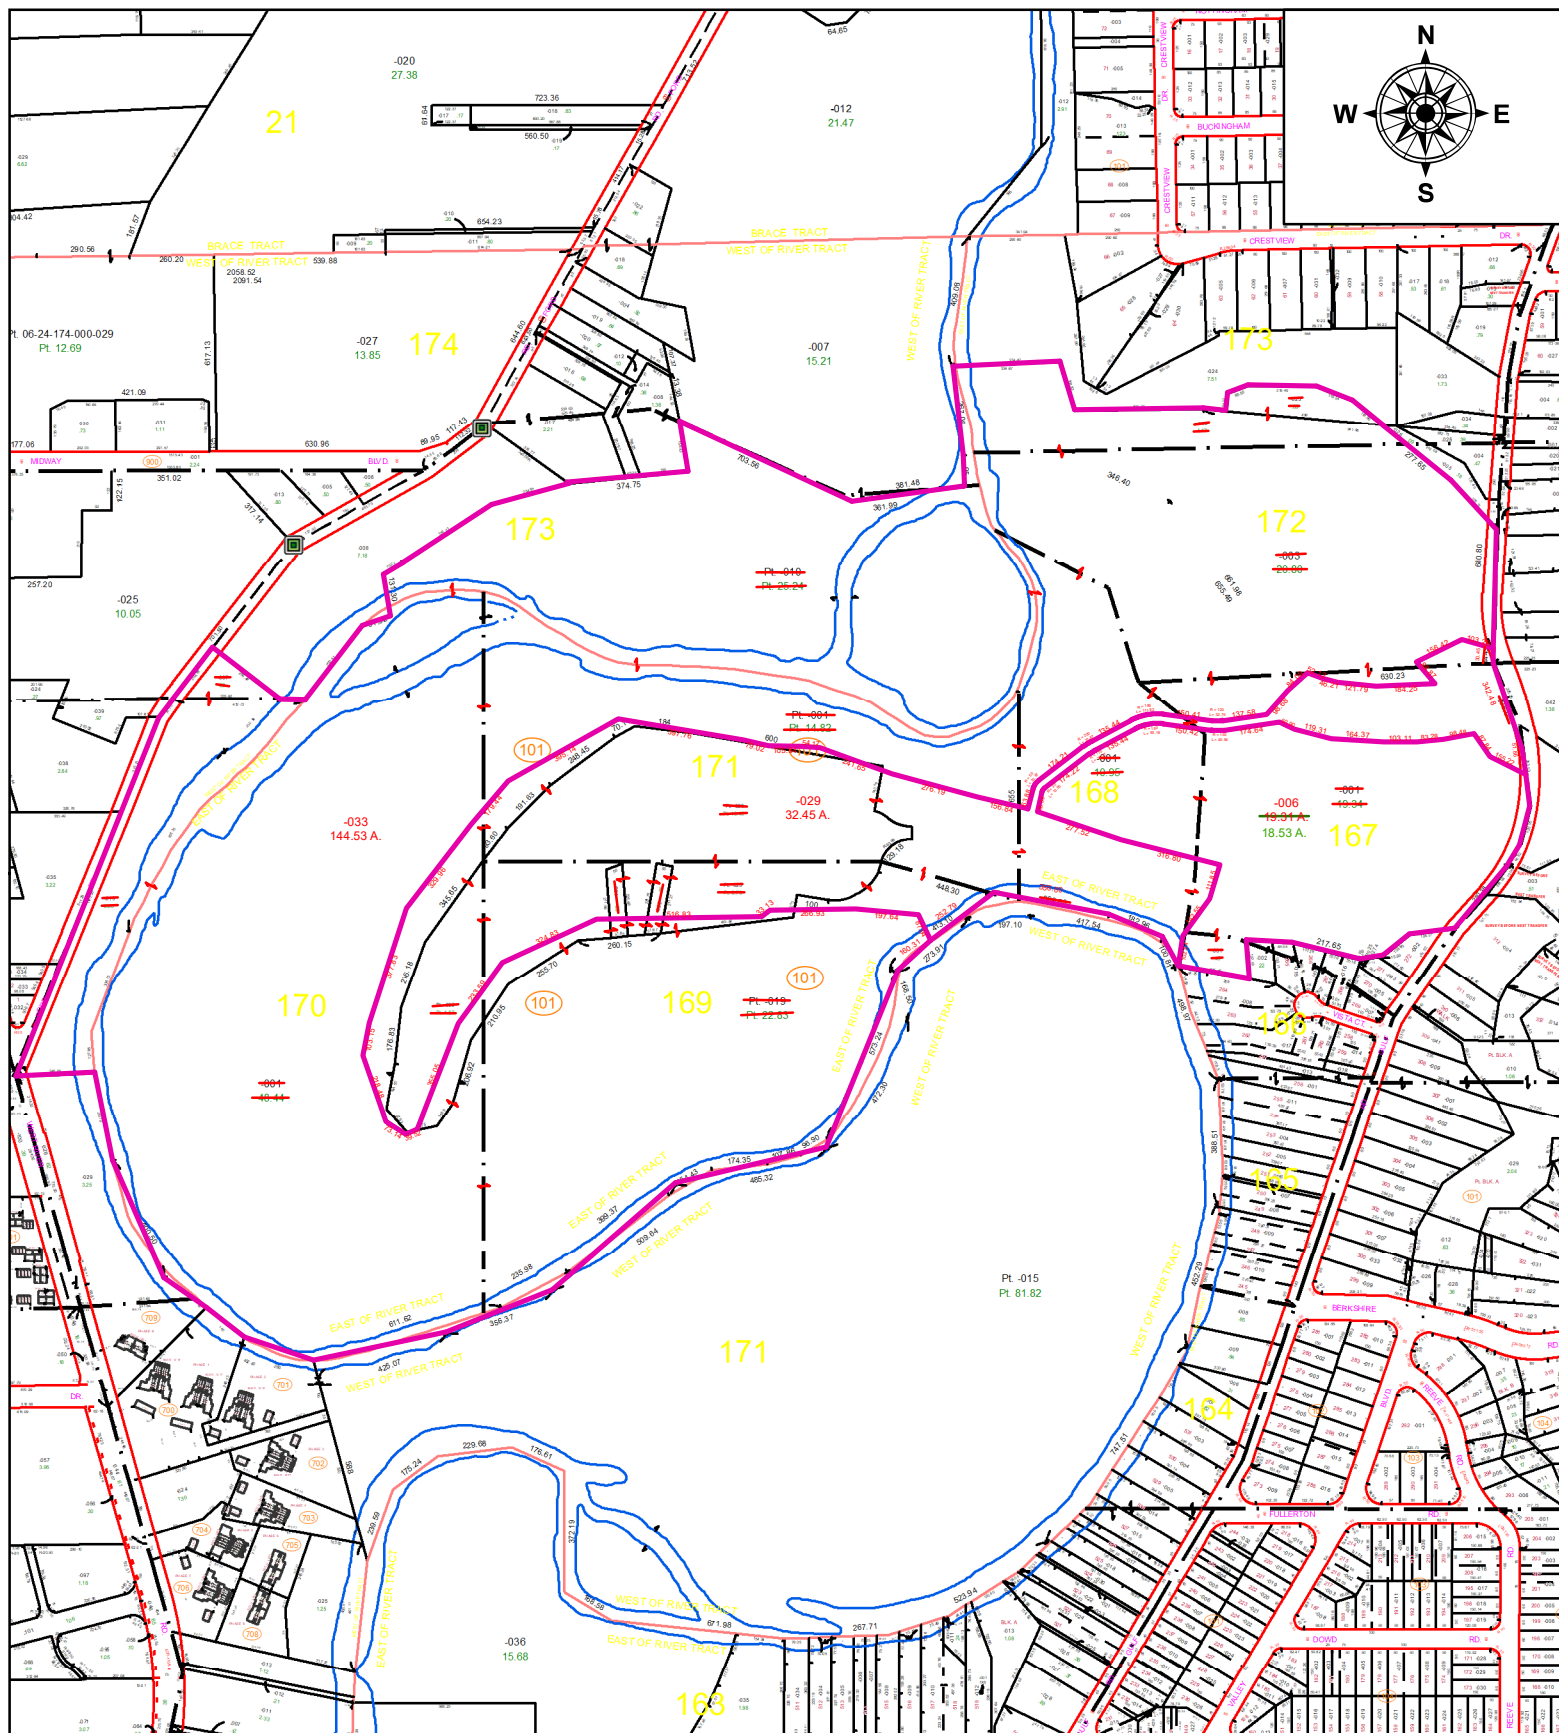

PARENT PARCEL: SEE SHEET ATTACHED

CHILD PARCEL: 06-25-167-000-006, 06-25-170-000-033, 06-25-171-101-029

STARTING POINT: CL OF CRESTVIEW DR. & CL OF GULF RD.

22-04545

SPLITS/DEEDS PROCESSED
 LORAIN COUNTY TAX MAP DEPARTMENT
 226 MIDDLE AVE. ELYRIA, OH

SURVEYED BY: AMY KELLY
CLOSURE: 1: INF
MAP PAGE(S): MANY
APPROVED BY: TJS **DATE:** 10/4/2022
SCALE: 1" = 600' **PRIOR INSTRUMENT:** 2021-085276