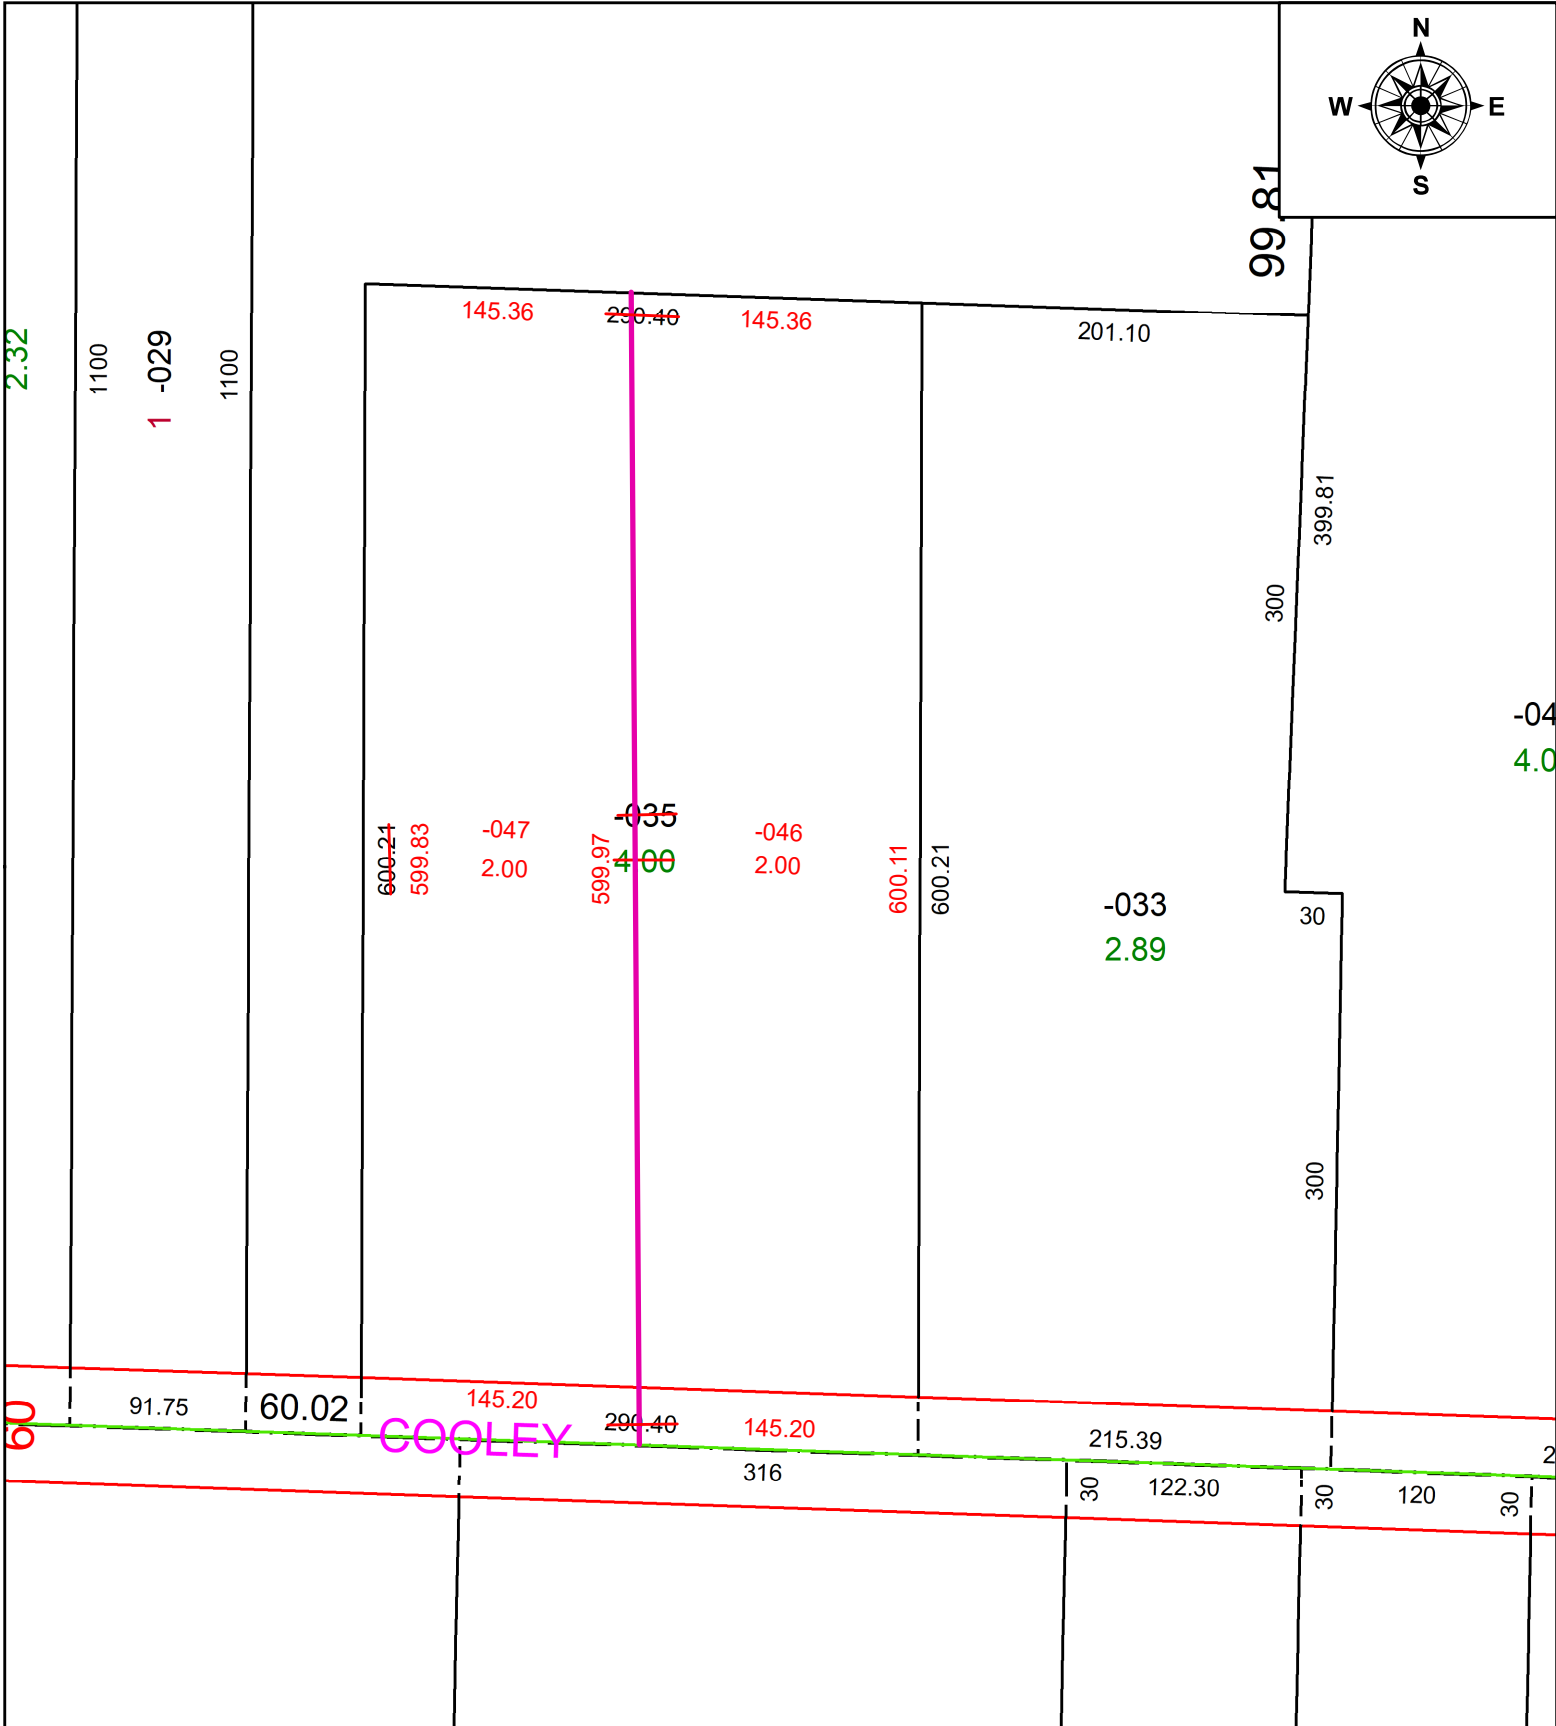

PARENT PARCEL: 11-00-013-000-035

CHILD PARCEL: 11-00-013-000-046 & -047

STARTING POINT: C/L OF COOLEY RD AND SE CORNER OF O/L 13

22-04544

SPLITS/DEEDS PROCESSED
 LORAIN COUNTY TAX MAP DEPARTMENT
 226 MIDDLE AVE. ELYRIA, OH

SURVEYED BY: JOHN G. HOY
 CLOSURE: 1: 1216644
 MAP PAGE(S): 11-00-013-B
 APPROVED BY: AC DATE: August 23, 2022
 SCALE: 1" = 100 PRIOR INSTRUMENT: 2017- 0632027