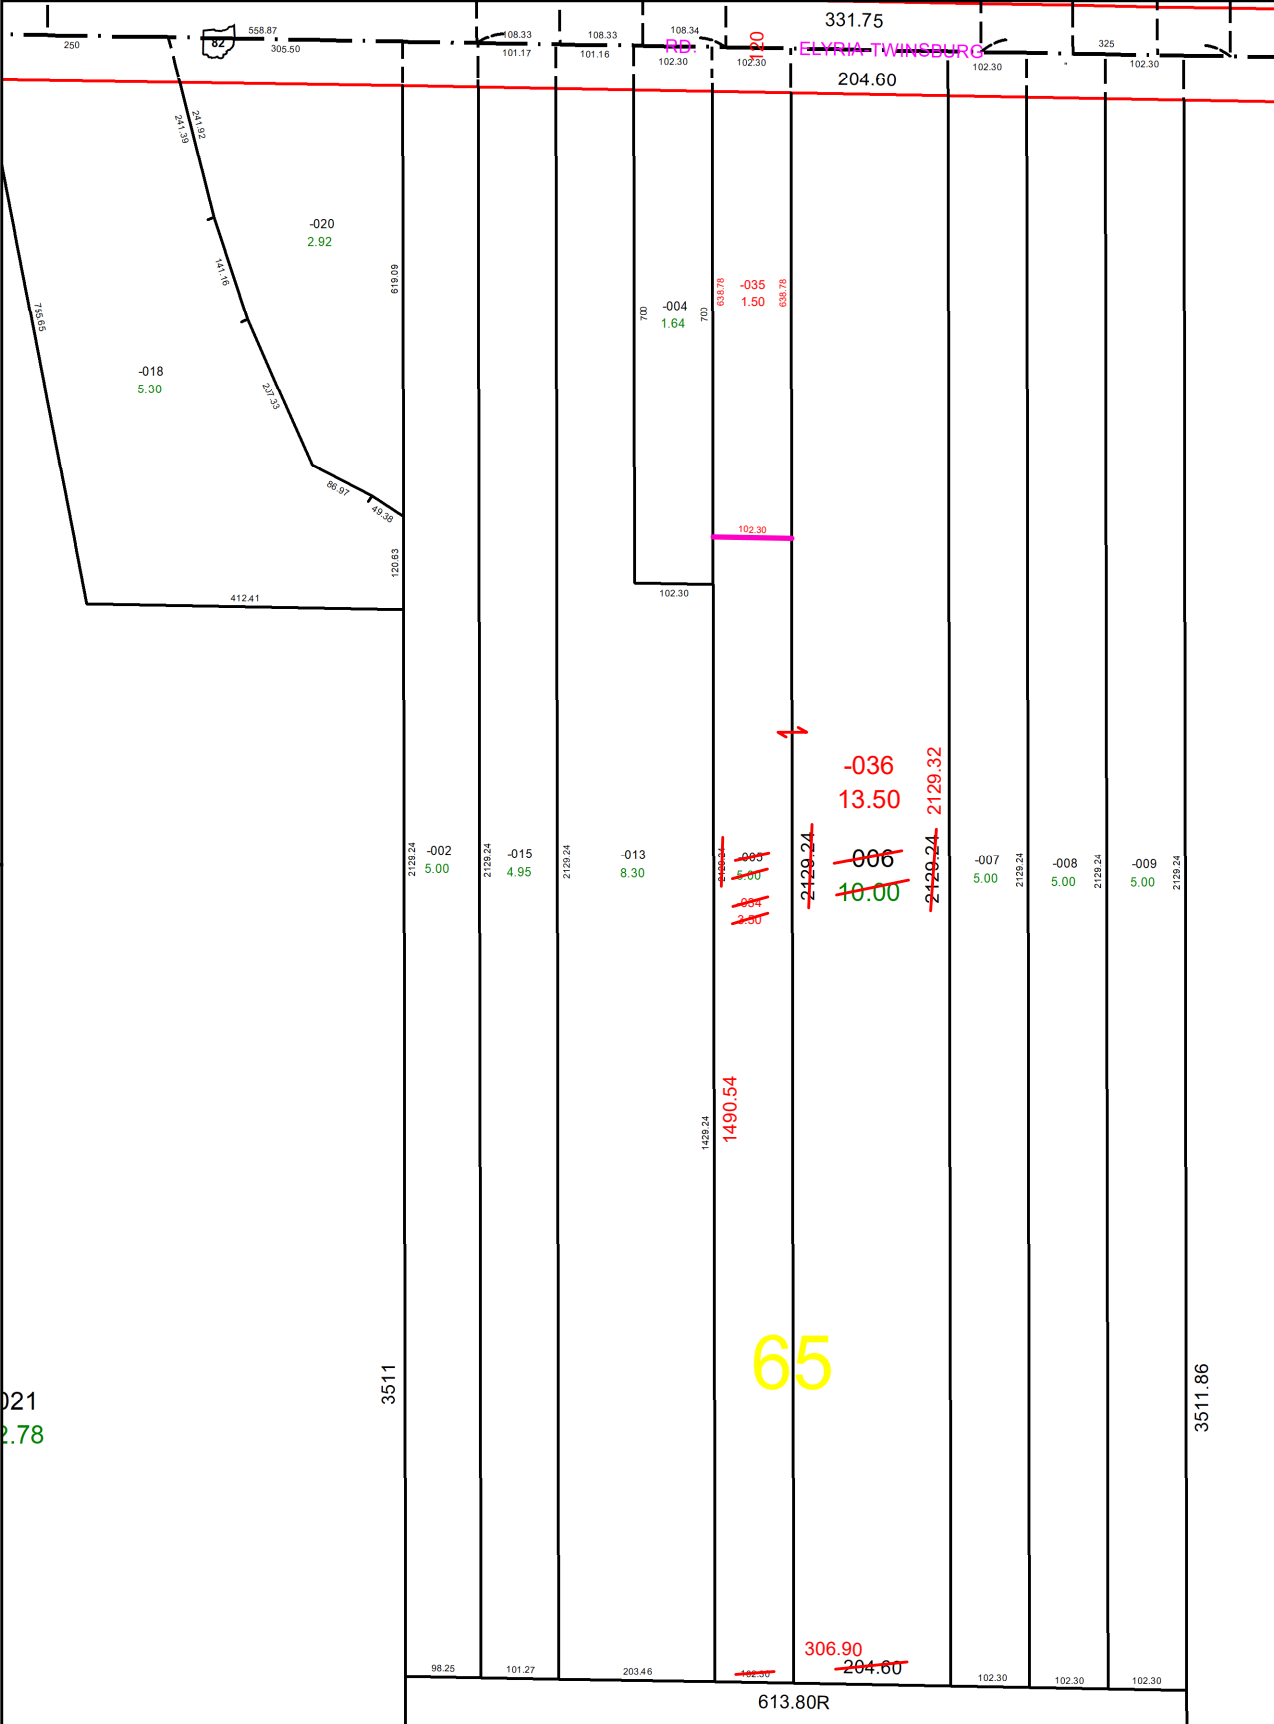

PARENT PARCEL: 11-00-065-000-005 & -006

CHILD PARCEL: 11-00-065-000-034 THRU -036

STARTING POINT: CL OF TWINSBURG-ELYRIA RD. & N.W. CORNER O.L.65

22-04534

SPLITS/DEEDS PROCESSED
 LORAIN COUNTY TAX MAP DEPARTMENT
 226 MIDDLE AVE. ELYRIA, OH

SURVEYED BY: RICHARD METZKER **SURVEY #:** 50658
CLOSURE: 1:-2147483648
MAP PAGE(S): 11-00-065
APPROVED BY: DMA **DATE:** 8/2/2022
SCALE: 1" = 250' **PRIOR INSTRUMENT:** 2017-0620249