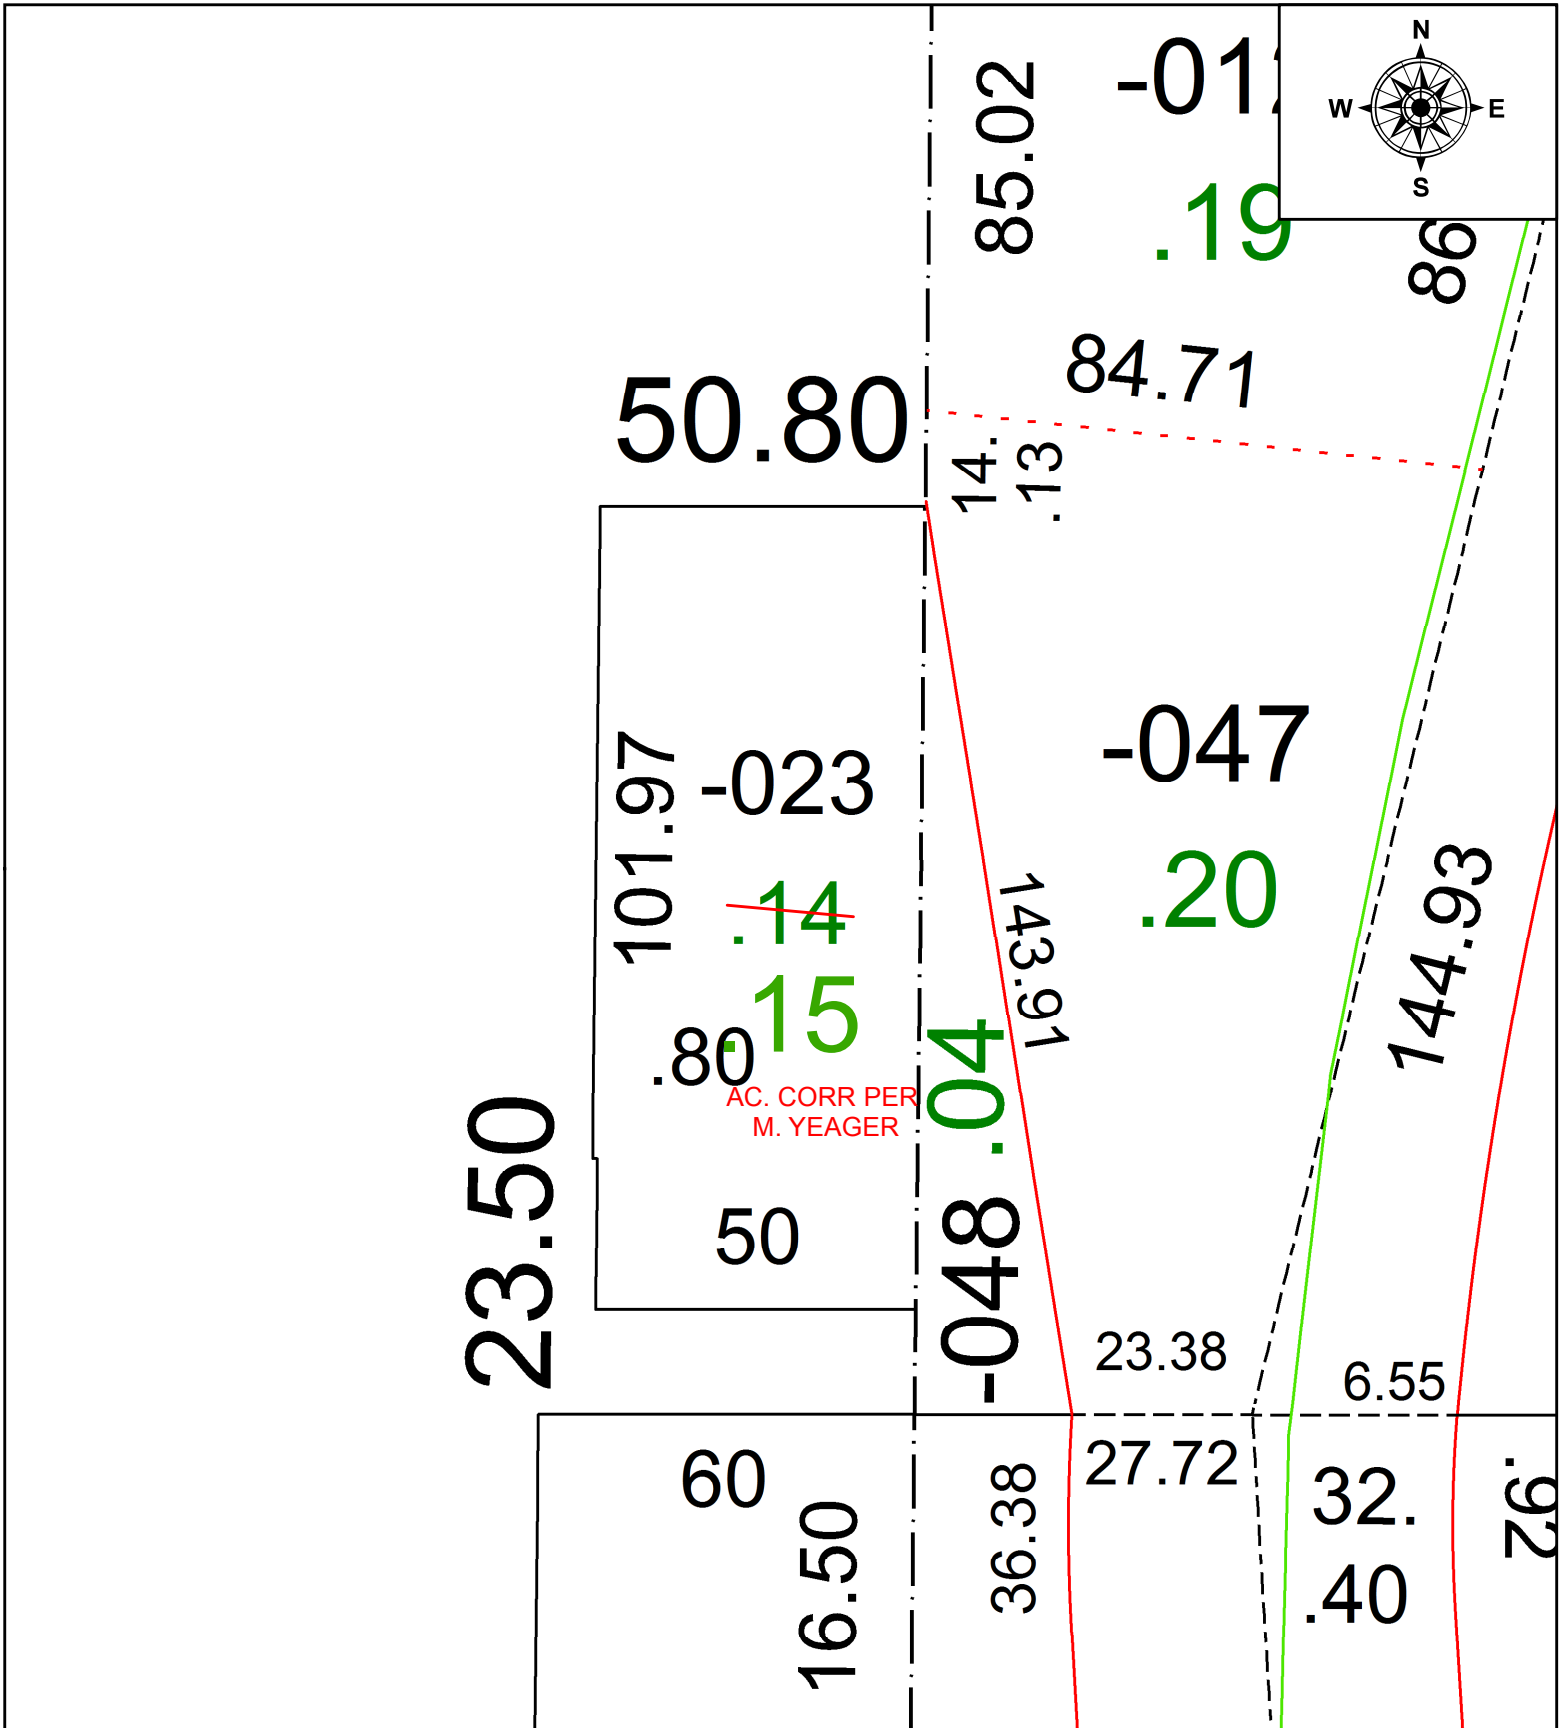

PARENT PARCEL: 12-00-045-000-023

CHILD PARCEL: _____

STARTING POINT: Southeasterly corner of Original Lot 45 and Southwesterly corner of Original Lot 36

21-04534-A

SPLITS/DEEDS PROCESSED
 LORAIN COUNTY TAX MAP DEPARTMENT
 226 MIDDLE AVE. ELYRIA, OH

SURVEYED BY: MARKA A. YEAGER
 CLOSURE: 1: 35459
 MAP PAGE(S): 12-00-045-B
 APPROVED BY: AC DATE: 4-28-21
 SCALE: 1" = 30' PRIOR INSTRUMENT: 2007-0209996