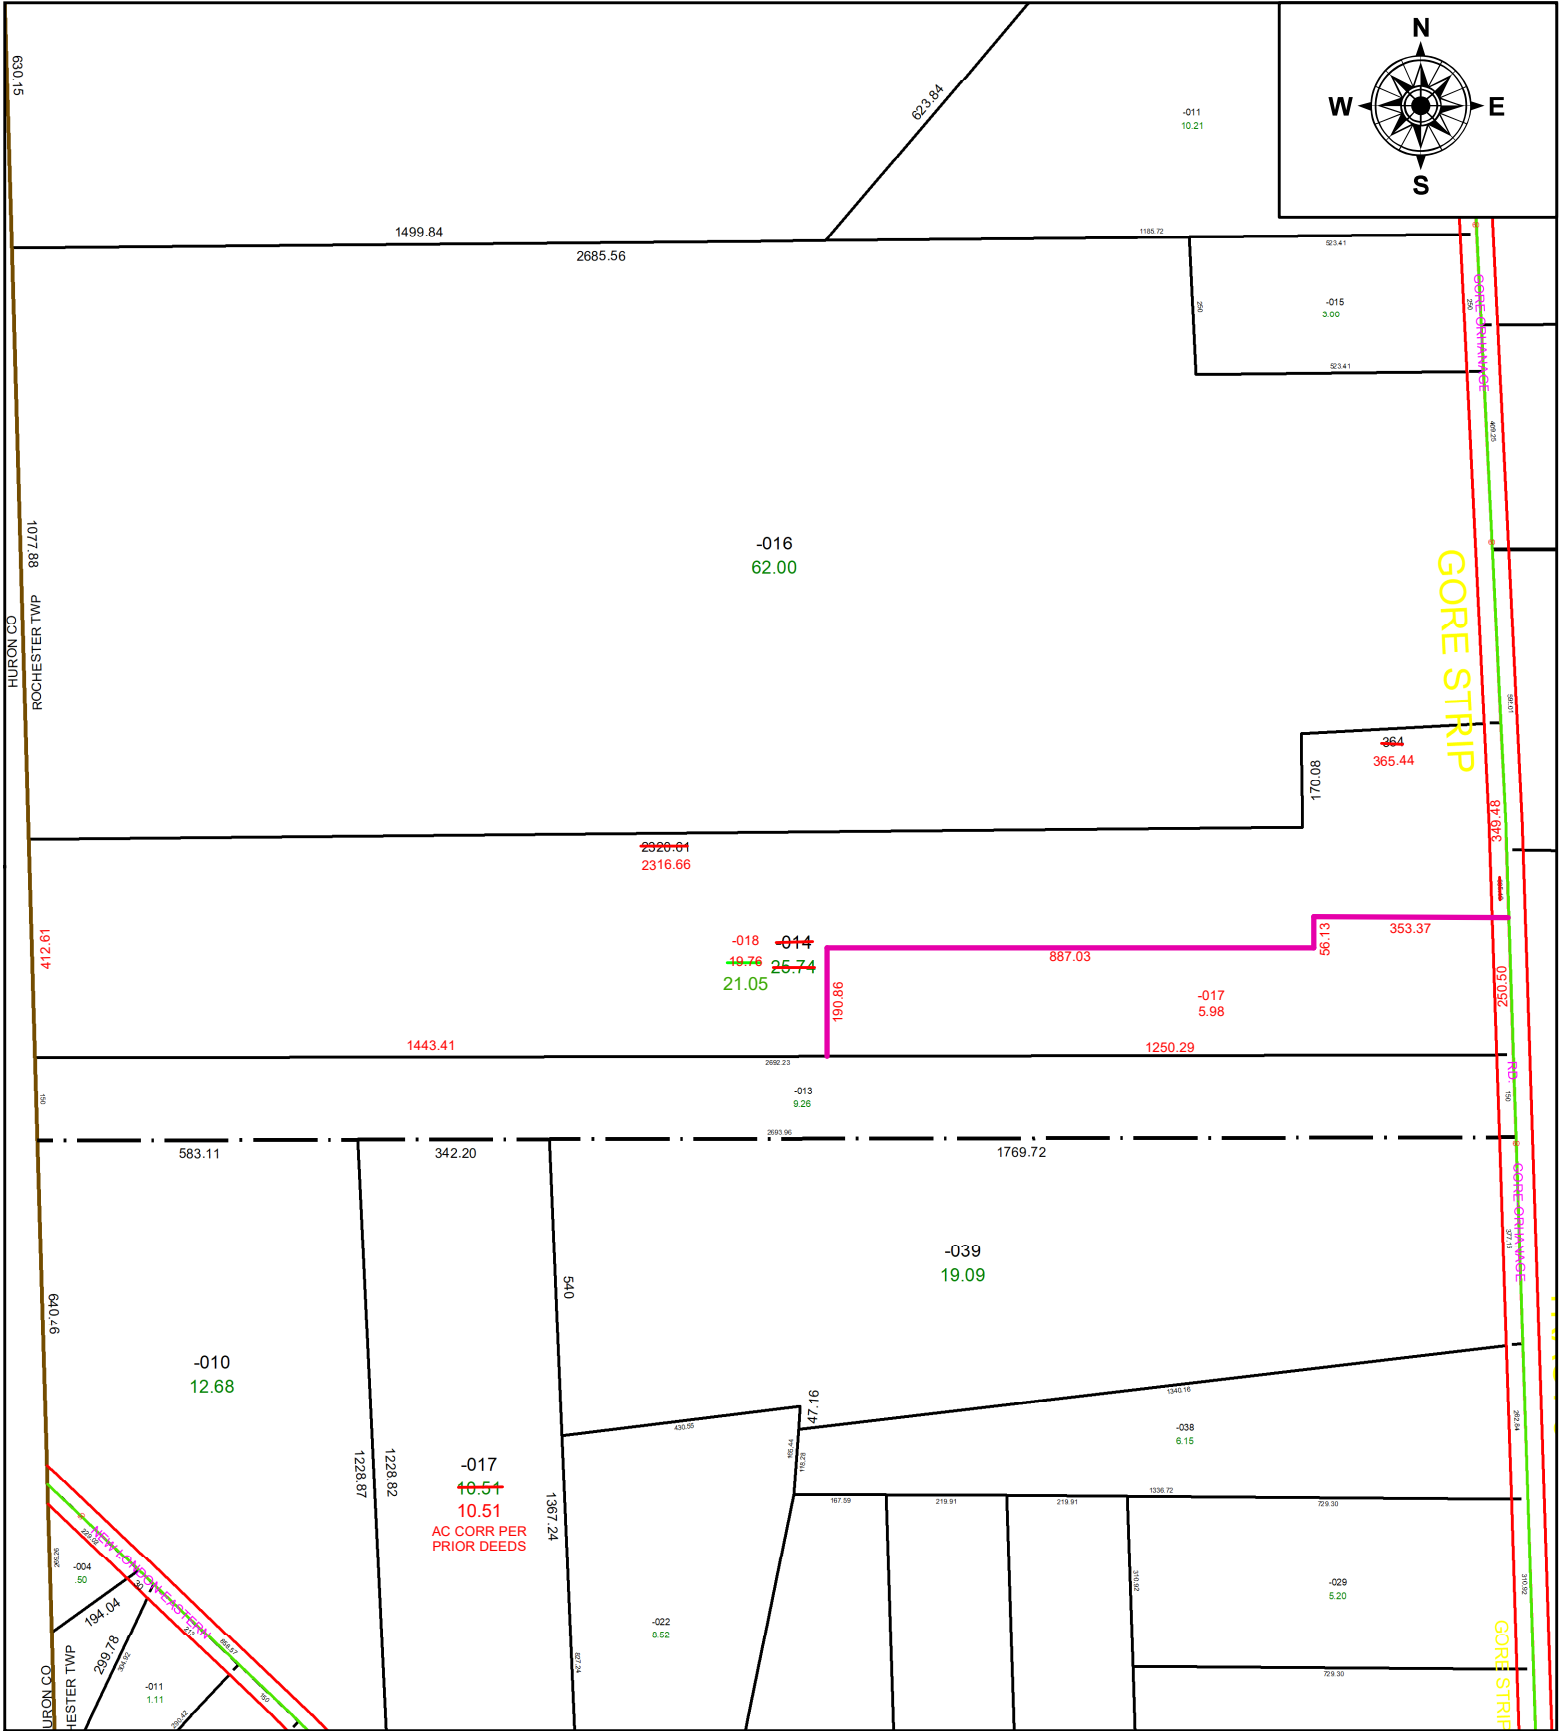

PARENT PARCEL: 20-20-010-000-014

CHILD PARCEL: 20-20-010-000-017 & -018

STARTING POINT: **AC CORR PER SURV BY TIMOTHY D. HOZALSKI**

22-04533

**SPLITS/DEEDS PROCESSED**  
 LORAIN COUNTY TAX MAP DEPARTMENT  
 226 MIDDLE AVE. ELYRIA, OH

**SURVEYED BY:** TIMOTHY D. HOZALSKI

**CLOSURE:** 1: 824290

**MAP PAGE(S):** 20-20-010-C

**APPROVED BY:** AC **DATE:** August 01, 2022

**SCALE:** 1" = 350 **PRIOR INSTRUMENT:** 1997- 0452928