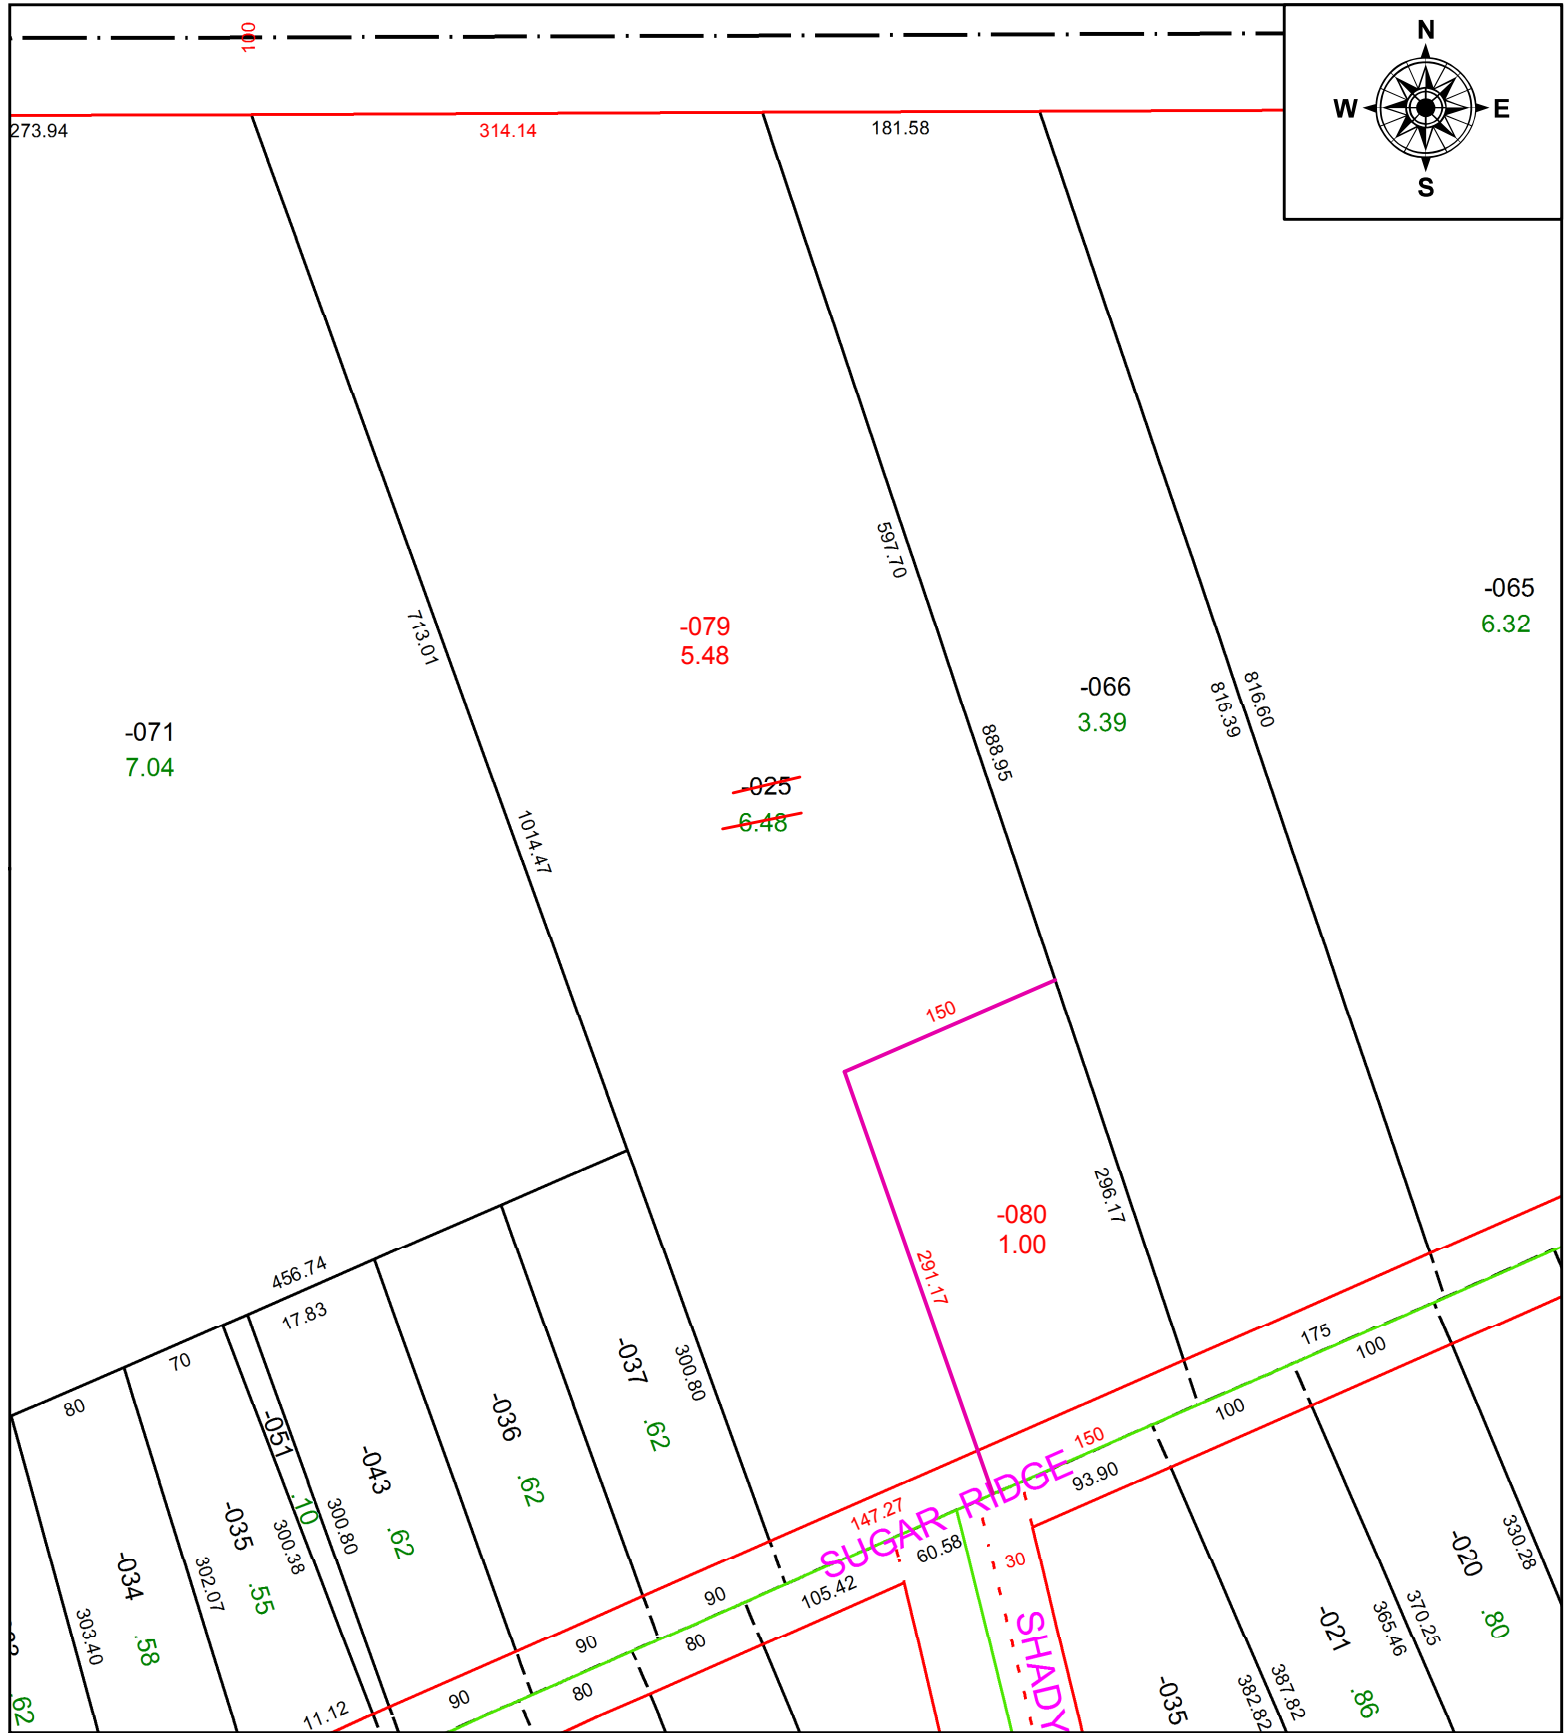

PARENT PARCEL: 07-00-035-101-025

CHILD PARCEL: 07-00-035-101-079, -080

STARTING POINT: SOUTHEAST CORNER OF LAND CONVEYED TO MOUSA & DOROTHY KALEEL (DV 335/187)

21-04528-U

**SPLITS/DEEDS PROCESSED**  
LORAIN COUNTY TAX MAP DEPARTMENT  
226 MIDDLE AVE. ELYRIA, OH

SURVEYED BY: C.T. BIGGS  
CLOSURE: 1: 179,967  
MAP PAGE(S): 7-00-035  
APPROVED BY: RRM DATE: 4-22-21  
SCALE: 1" = 125 PRIOR INSTRUMENT: 20070223471