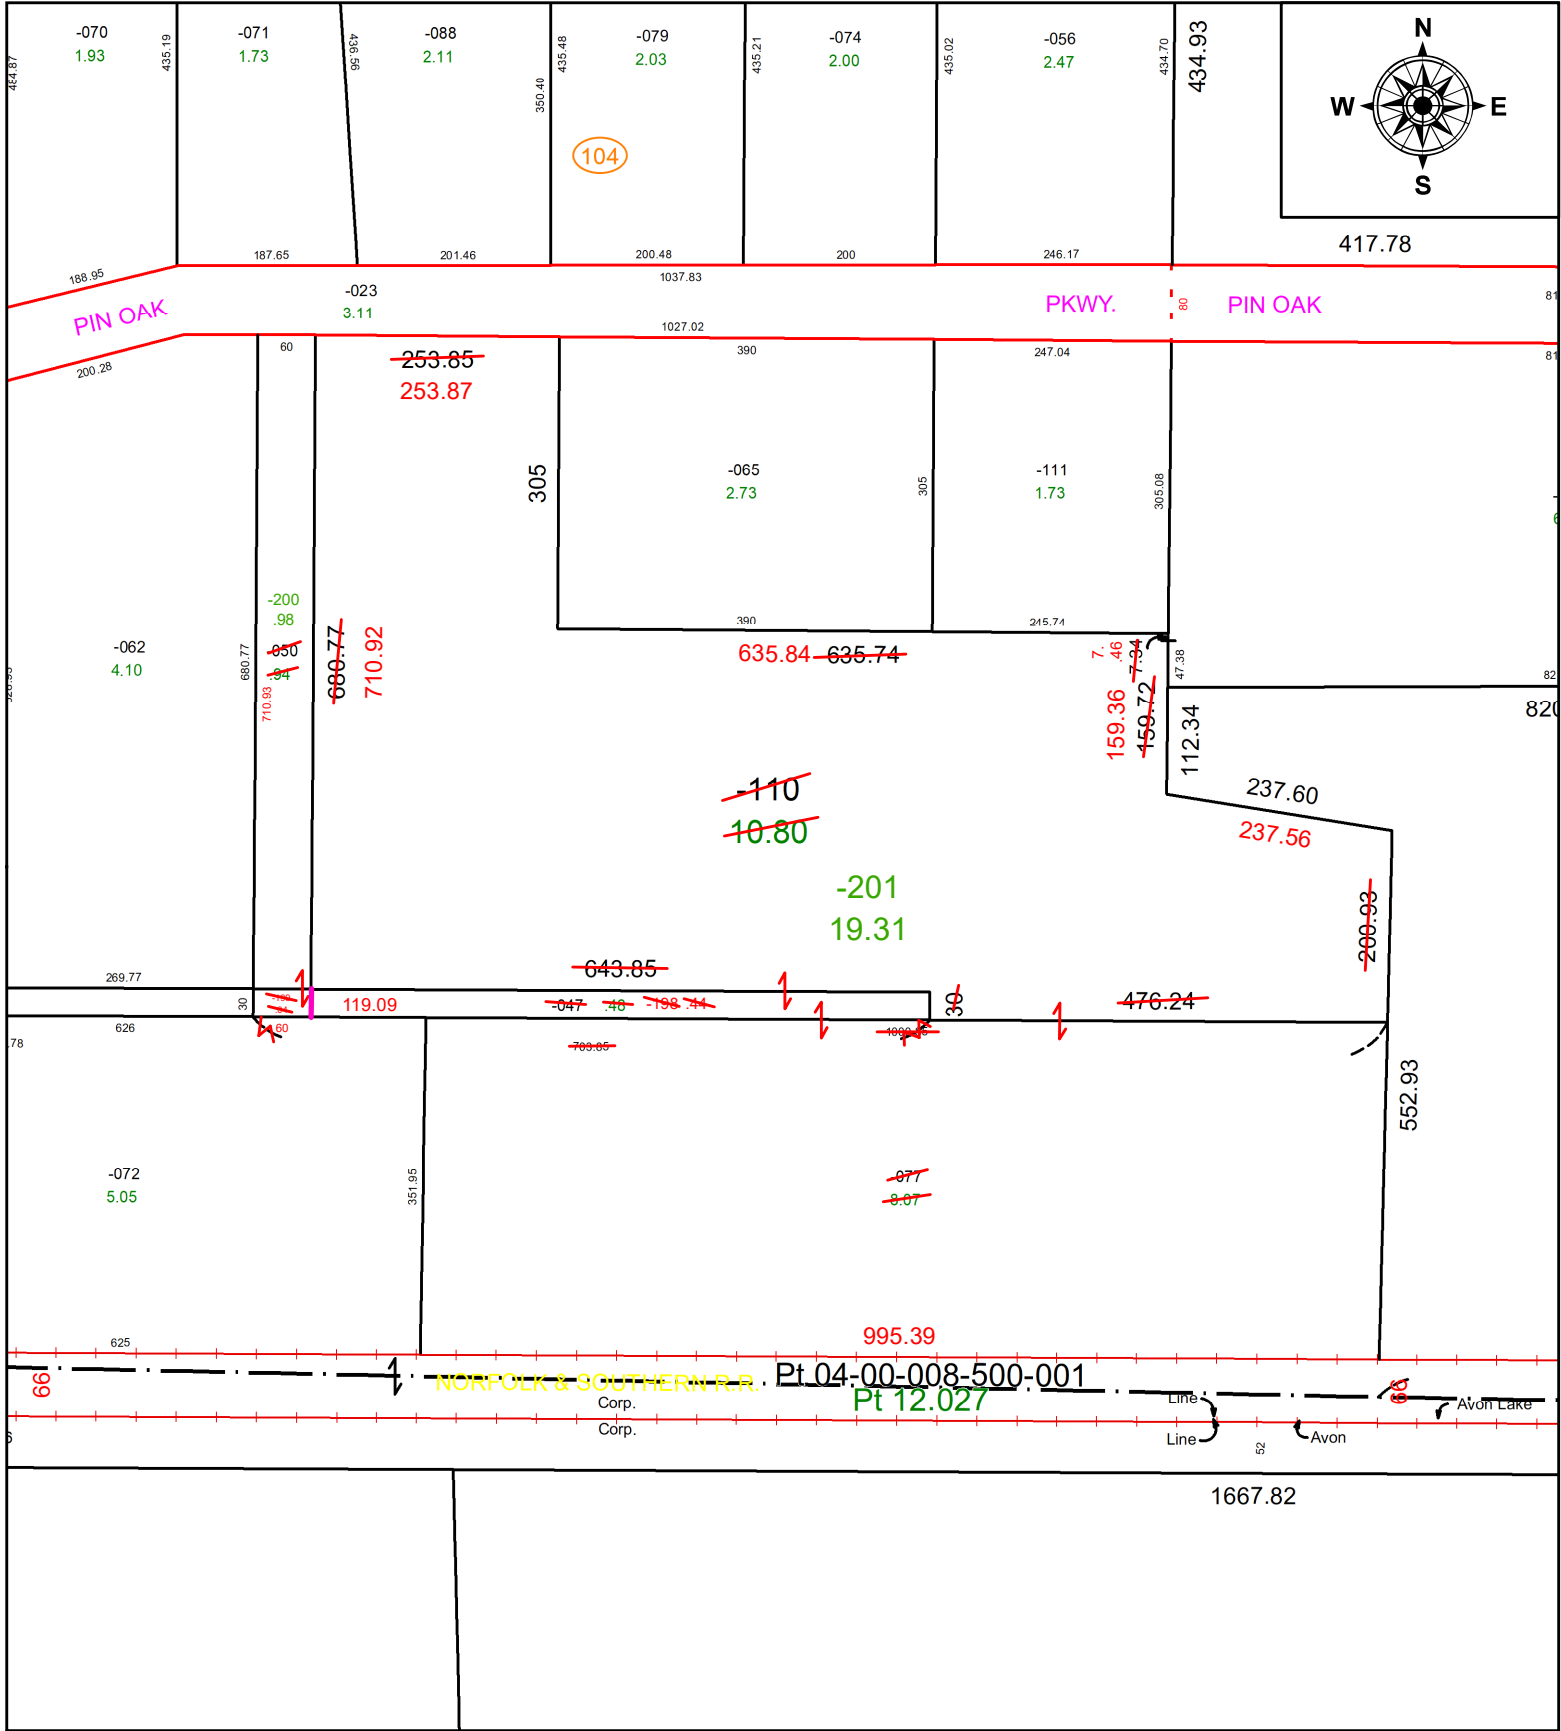

PARENT PARCEL: 04-00-008-104-047, -050, -077 & -110

CHILD PARCEL: 04-00-008-104-198 THRU -201

STARTING POINT: CL OF PIN OAK PKWY & MOORE RD.

22-04527

SPLITS/DEEDS PROCESSED
 LORAIN COUNTY TAX MAP DEPARTMENT
 226 MIDDLE AVE. ELYRIA, OH

SURVEYED BY: AMY KELLY SURVEY #: 50643
 CLOSURE: 1:382256
 MAP PAGE(S): 04-00-008
 APPROVED BY: DMA DATE: 7/19/2022
 SCALE: 1" = 200' PRIOR INSTRUMENT: D.V. 1191 PG. 273