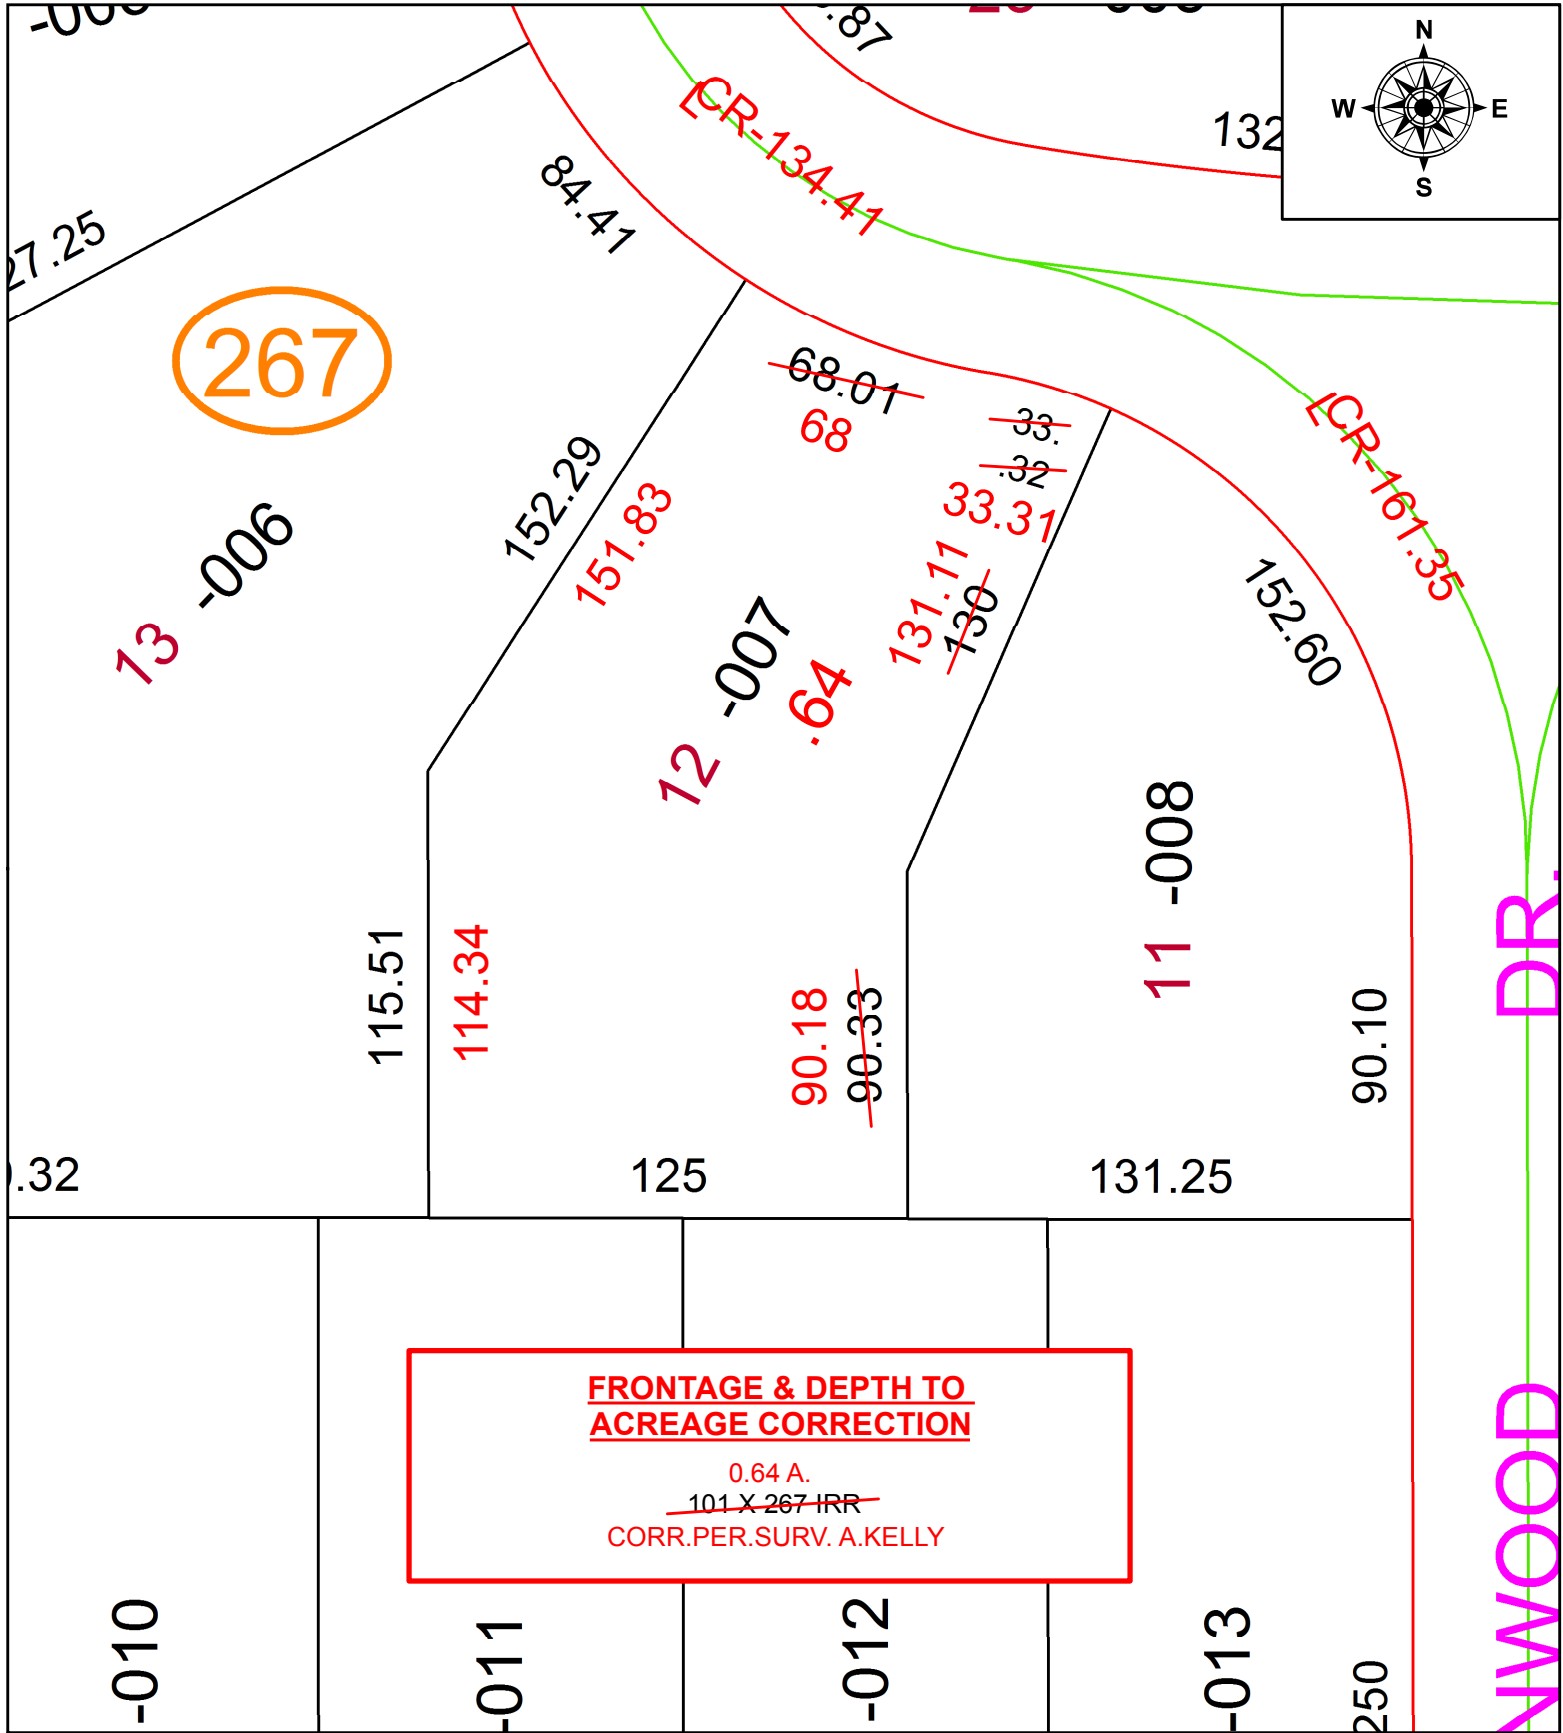

PARENT PARCEL: 02-01-003-267-007

CHILD PARCEL:

21-04524-D

STARTING POINT: INTERSECTION OF C/L OF COTTONWOOD DR, AND C/L OF COOPER FOSTER PARK RD.

SPLITS/DEEDS PROCESSED
LORAIN COUNTY TAX MAP DEPARTMENT
226 MIDDLE AVE. ELYRIA, OH

SURVEYED BY: AMY M. KELLY
CLOSURE: 1: 738,068
MAP PAGE(S): 2-01-003
APPROVED BY: RRM DATE: 4-16-21
SCALE: 1" = 50 PRIOR INSTRUMENT: 20120438532