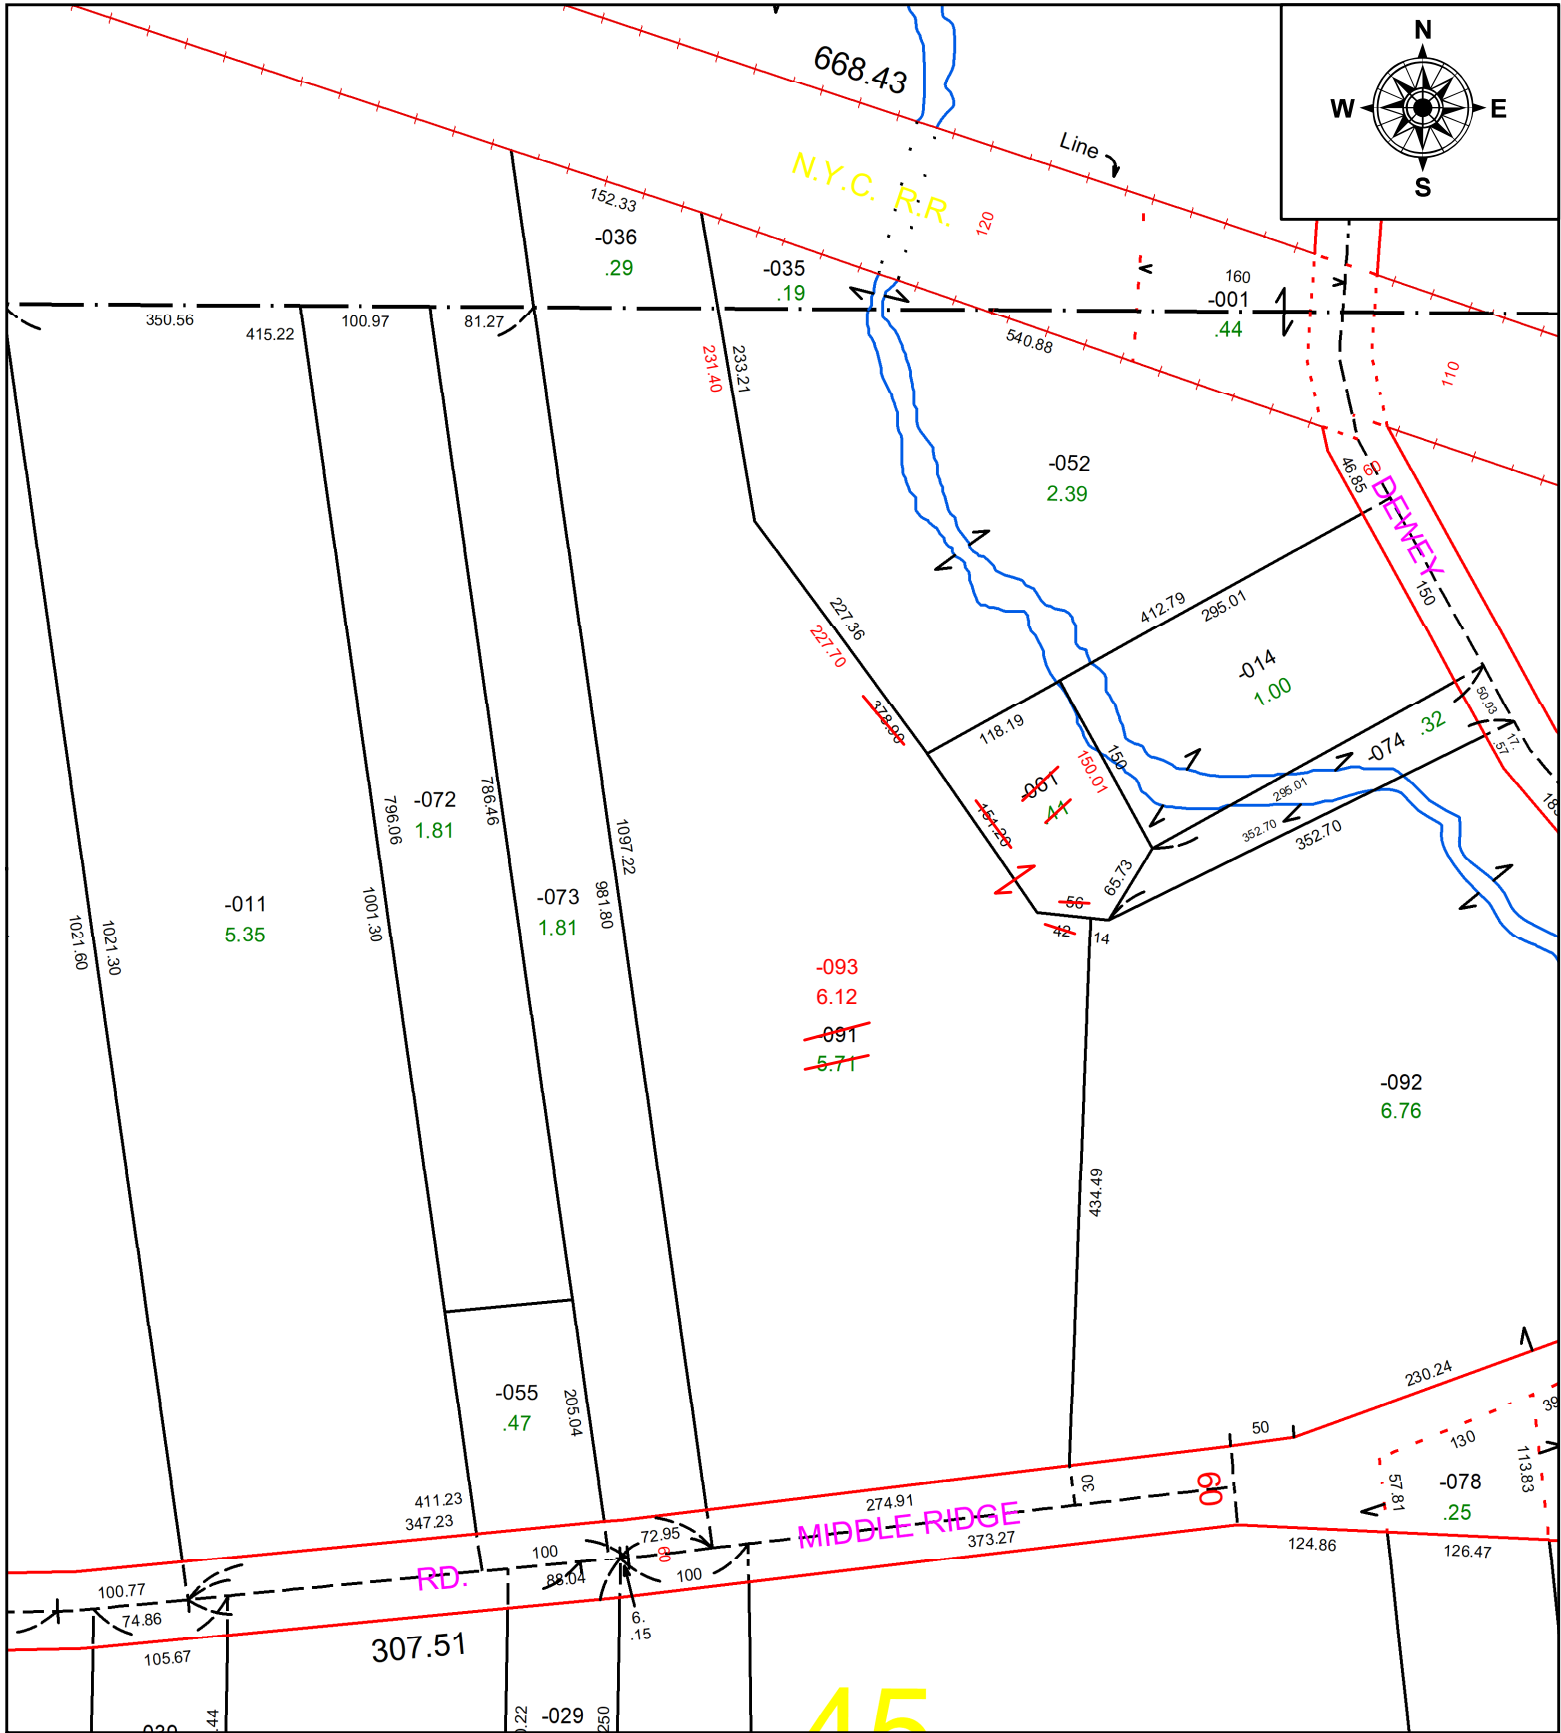

PARENT PARCEL: 05-00-045-000-061 & -091

CHILD PARCEL: 05-00-045-000-093 *05-00-044-000-036 STR. TRNS.

STARTING POINT: CL OF DEWEY RD. & RE-LOCATED MIDDLE RIDGE RD.

22-04523

SPLITS/DEEDS PROCESSED
 LORAIN COUNTY TAX MAP DEPARTMENT
 226 MIDDLE AVE. ELYRIA, OH

SURVEYED BY: THOMAS SIMON
 CLOSURE: 1:14269513
 MAP PAGE(S): 05-00-045
 APPROVED BY: DMA DATE: 7/12/2022
 SCALE: 1" = 150' PRIOR INSTRUMENT: 2018-0672389