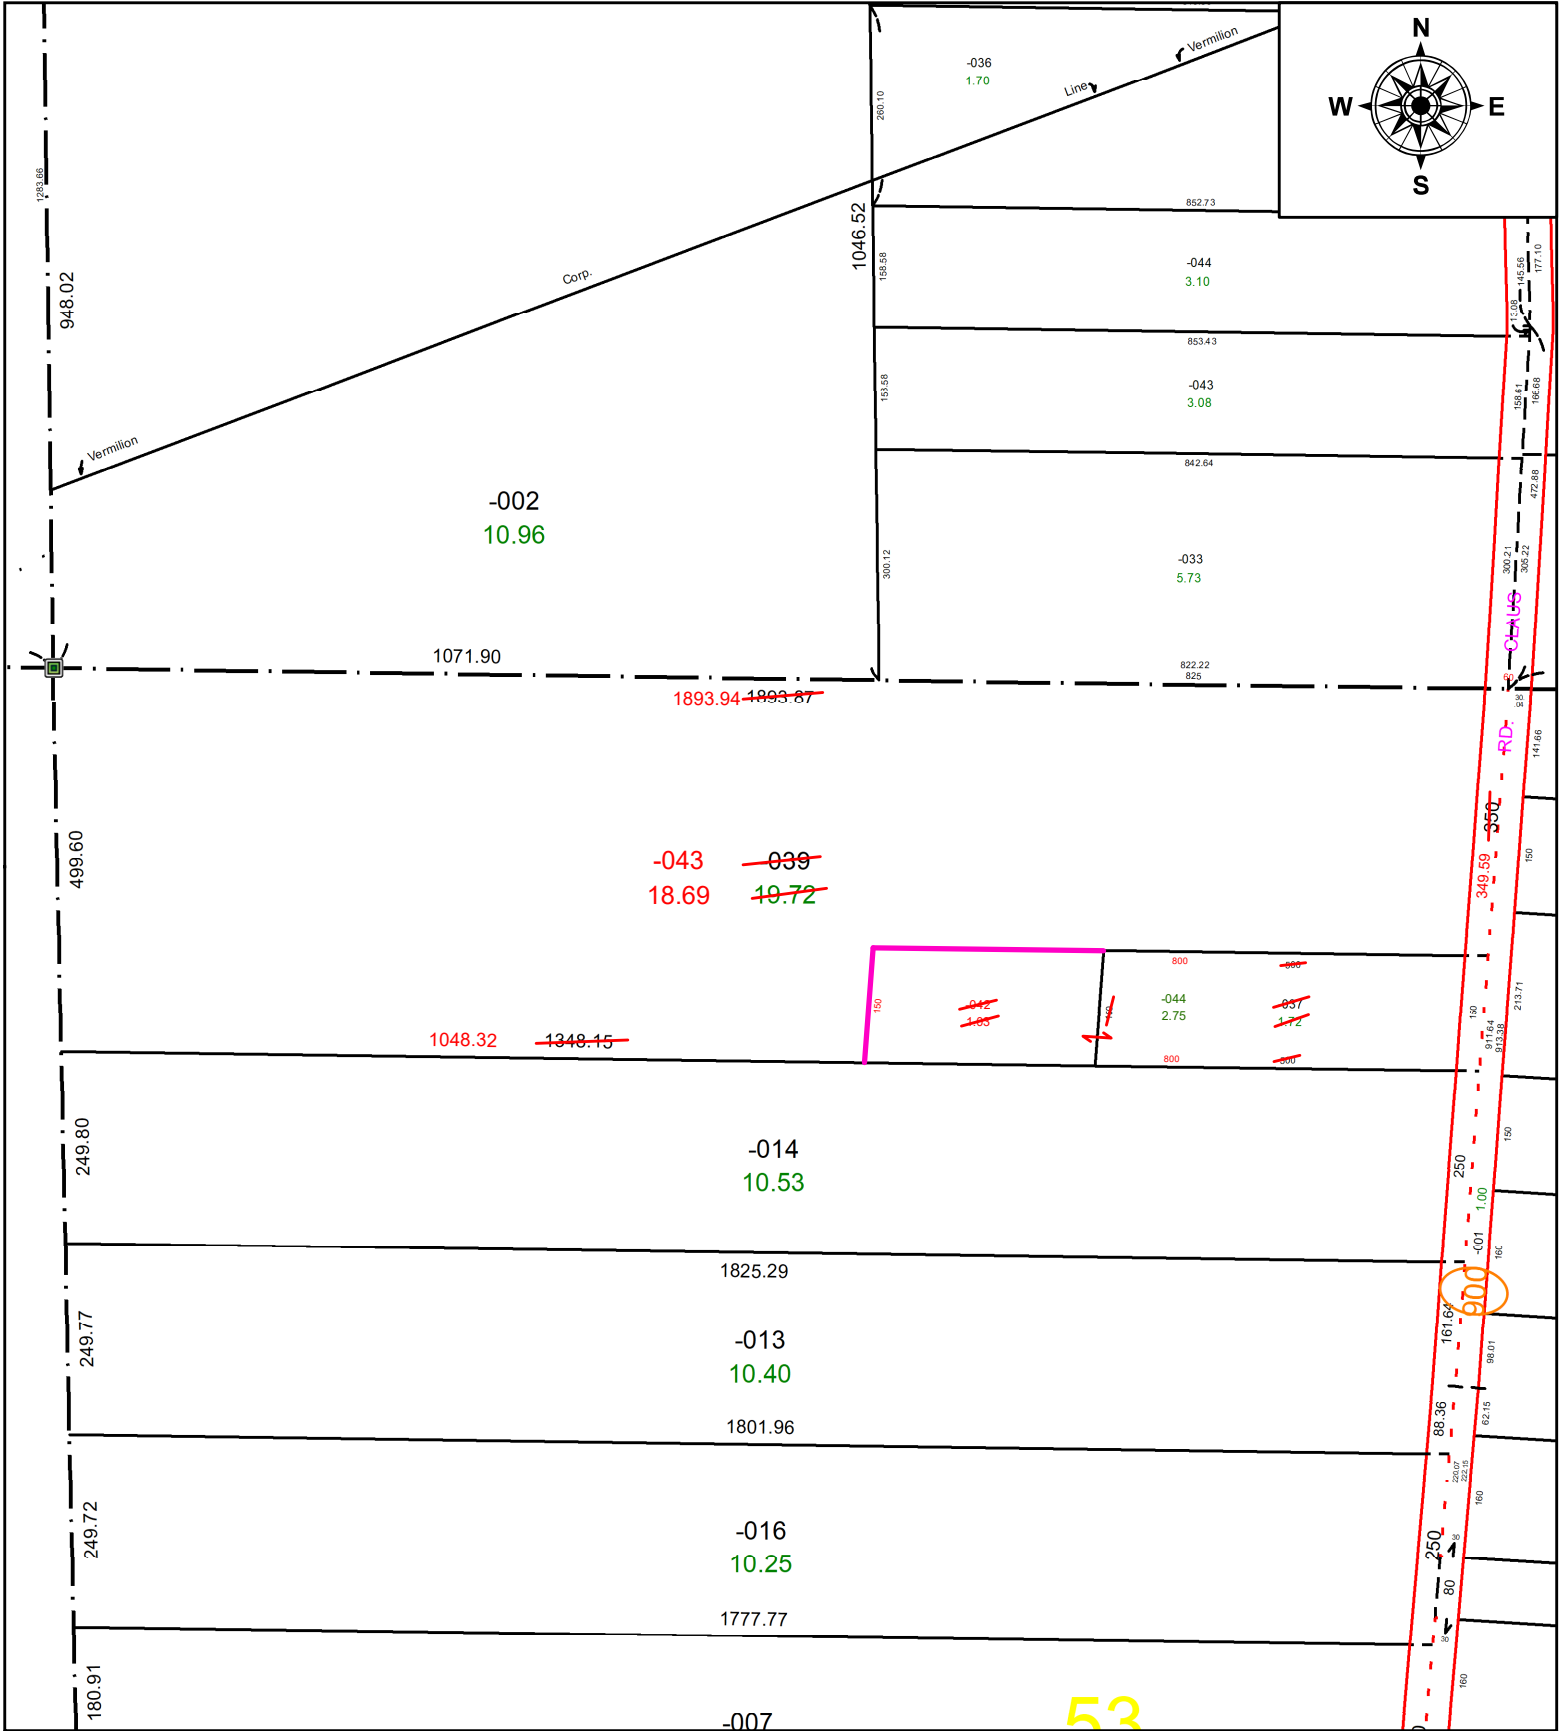

PARENT PARCEL: 01-00-053-000-037 & -039

CHILD PARCEL: 01-00-053-000-042 THRU -044

STARTING POINT: CL OF CLAUD RD. & NORTHLINE OF O.L. 53

22-04518

SPLITS/DEEDS PROCESSED
 LORAIN COUNTY TAX MAP DEPARTMENT
 226 MIDDLE AVE. ELYRIA, OH

SURVEYED BY: PATRICK McGANNON

CLOSURE: 1:-2147483648

MAP PAGE(S): 01-00-053

APPROVED BY: DMA **DATE:** 7/1/2022

SCALE: 1" = 250' **PRIOR INSTRUMENT:** 1999-0640867

53