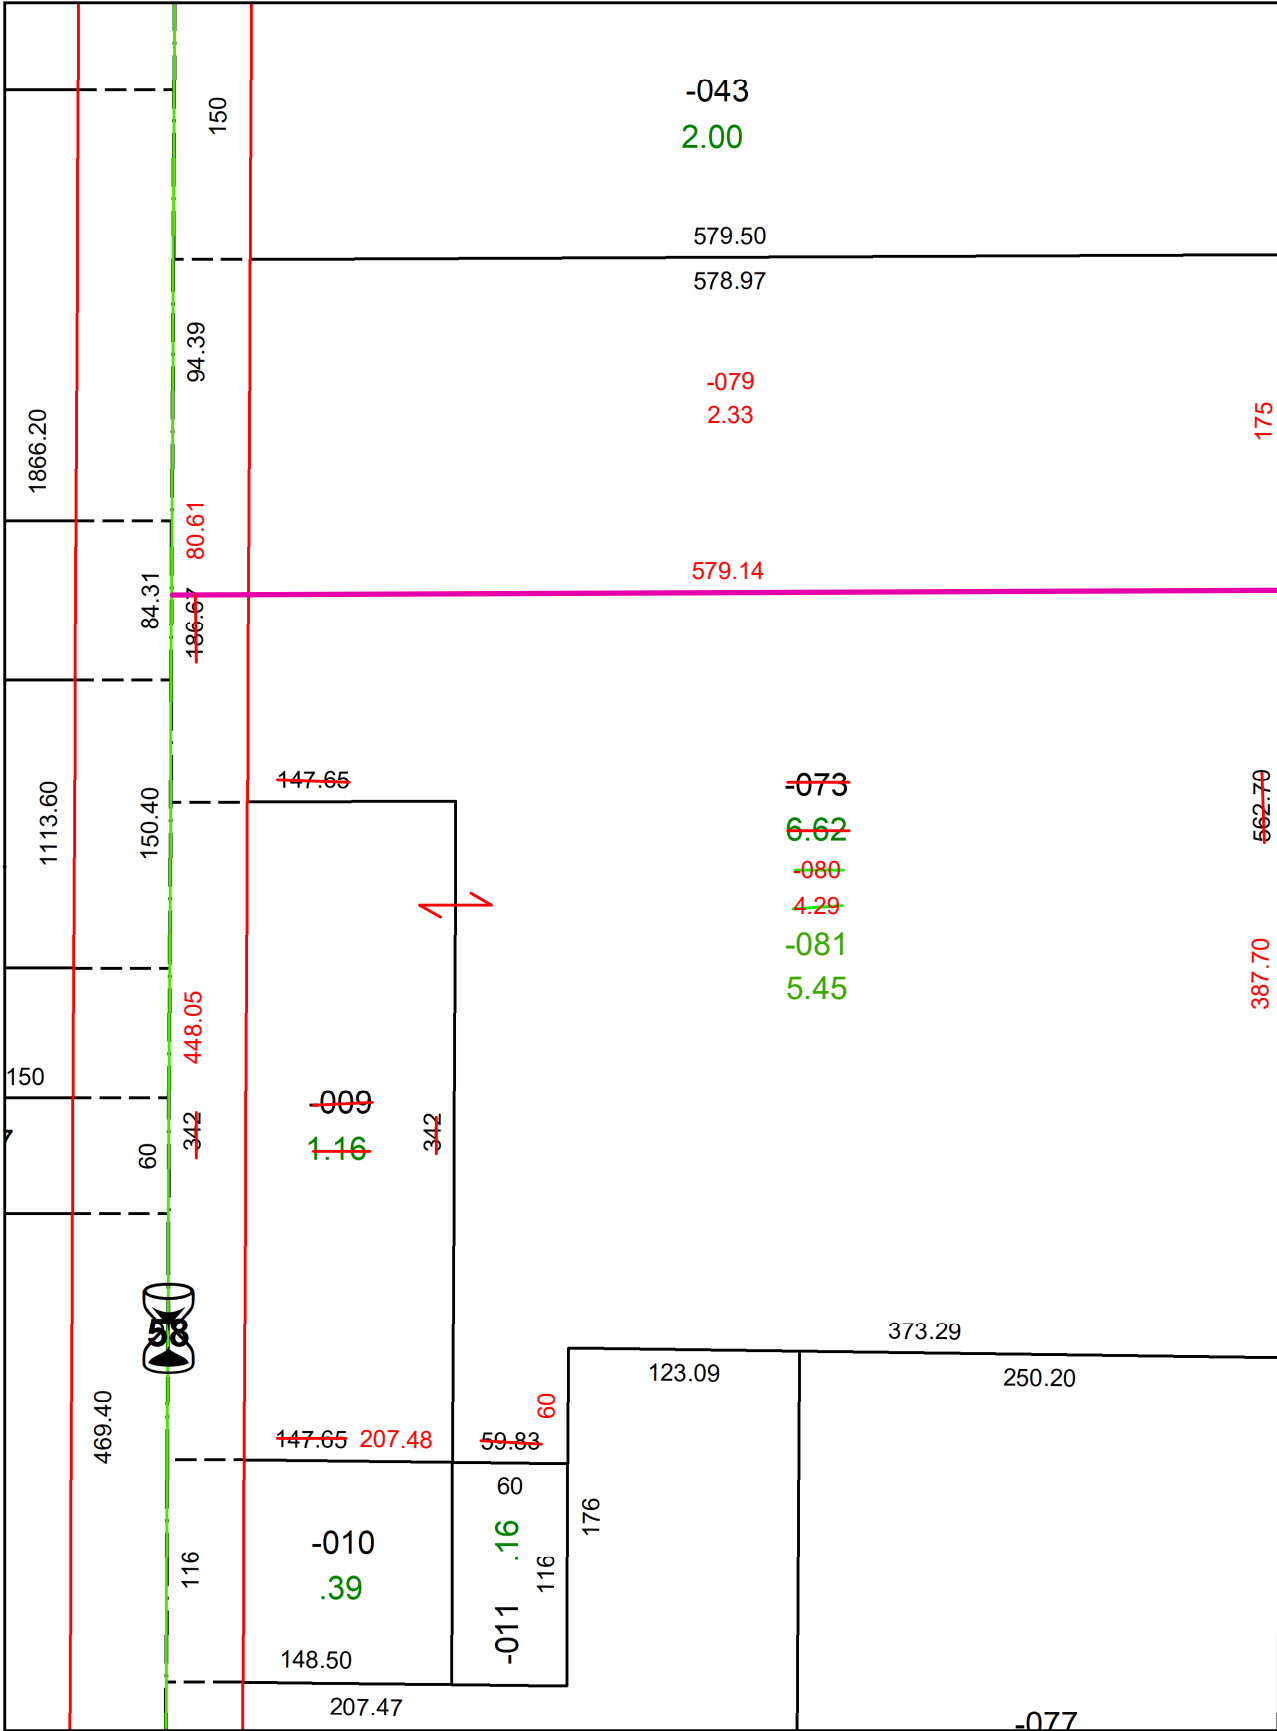

PARENT PARCEL: 05-00-048-000-009, 05-00-048-000-073

CHILD PARCEL: 05-00-048-000-079, -080, -081

STARTING POINT: C/L OF LEAVITT RD AND SR 113

22-04512

SPLITS/DEEDS PROCESSED
 LORAIN COUNTY TAX MAP DEPARTMENT
 226 MIDDLE AVE. ELYRIA, OH

SURVEYED BY: THOMAS A. SIMON
 CLOSURE: 1: 633270
 MAP PAGE(S): 05-00-048
 APPROVED BY: AC DATE: June 28, 2022
 SCALE: 1" = 100 PRIOR INSTRUMENT: 2014- 0517550