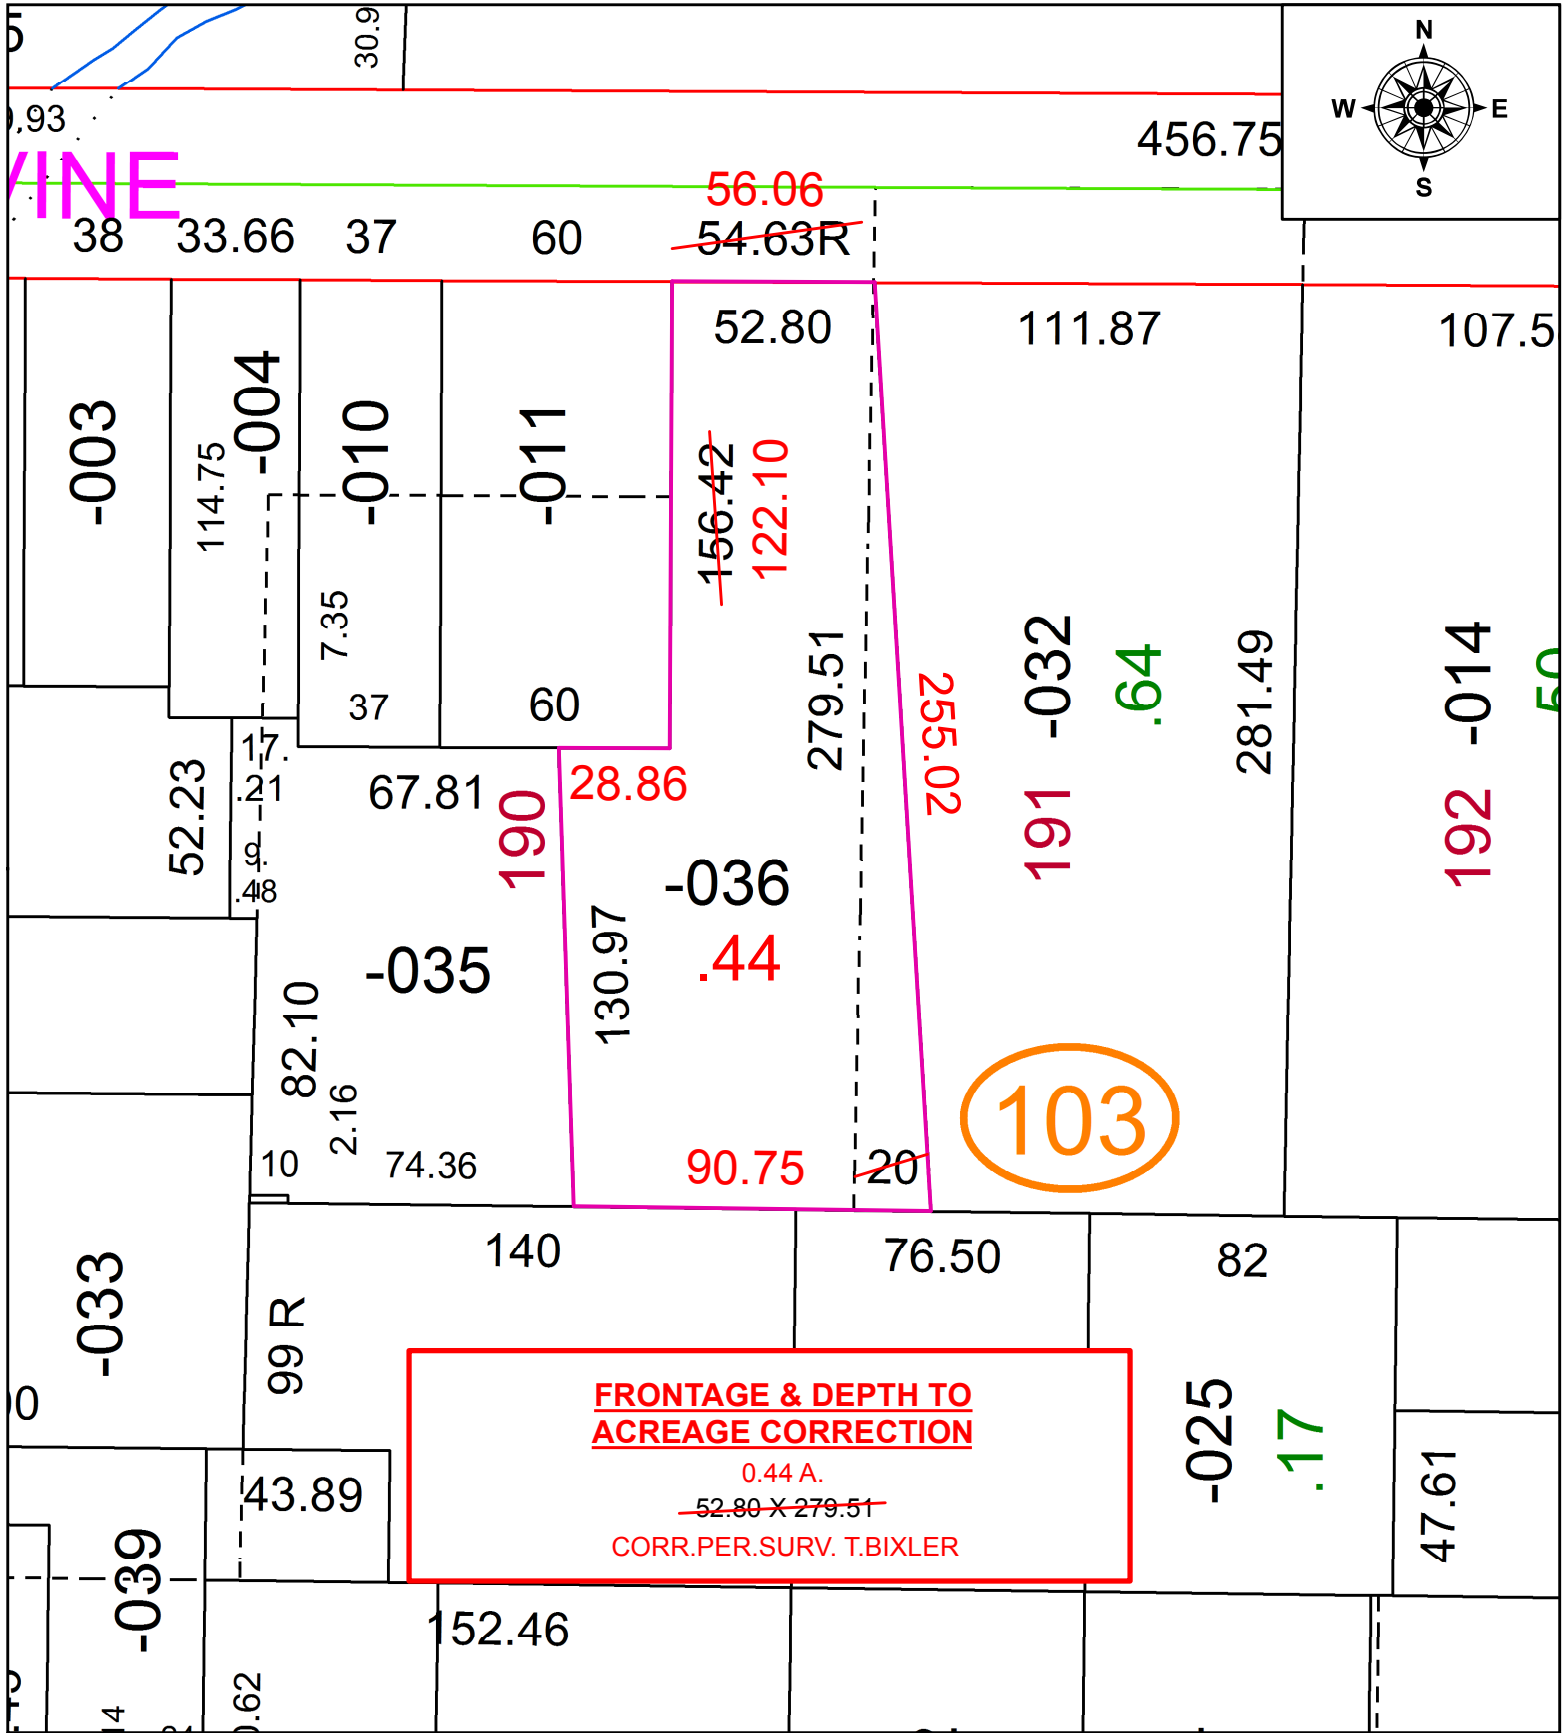

PARENT PARCEL: 09-00-086-103-036

CHILD PARCEL:

21-04512-A

STARTING POINT: NORTHEAST CORNER OF VILLAGE LOT 190 IN ORIGINAL PLAT OF OBERLIN

SPLITS/DEEDS PROCESSED
 LORAIN COUNTY TAX MAP DEPARTMENT
 226 MIDDLE AVE. ELYRIA, OH

SURVEYED BY: TREVOR A. BIXLER
 CLOSURE: 1:50,157
 MAP PAGE(S): 9-00-086
 APPROVED BY: RRM DATE: 3-31-21
 SCALE: 1" = 50 PRIOR INSTRUMENT: 20090299333