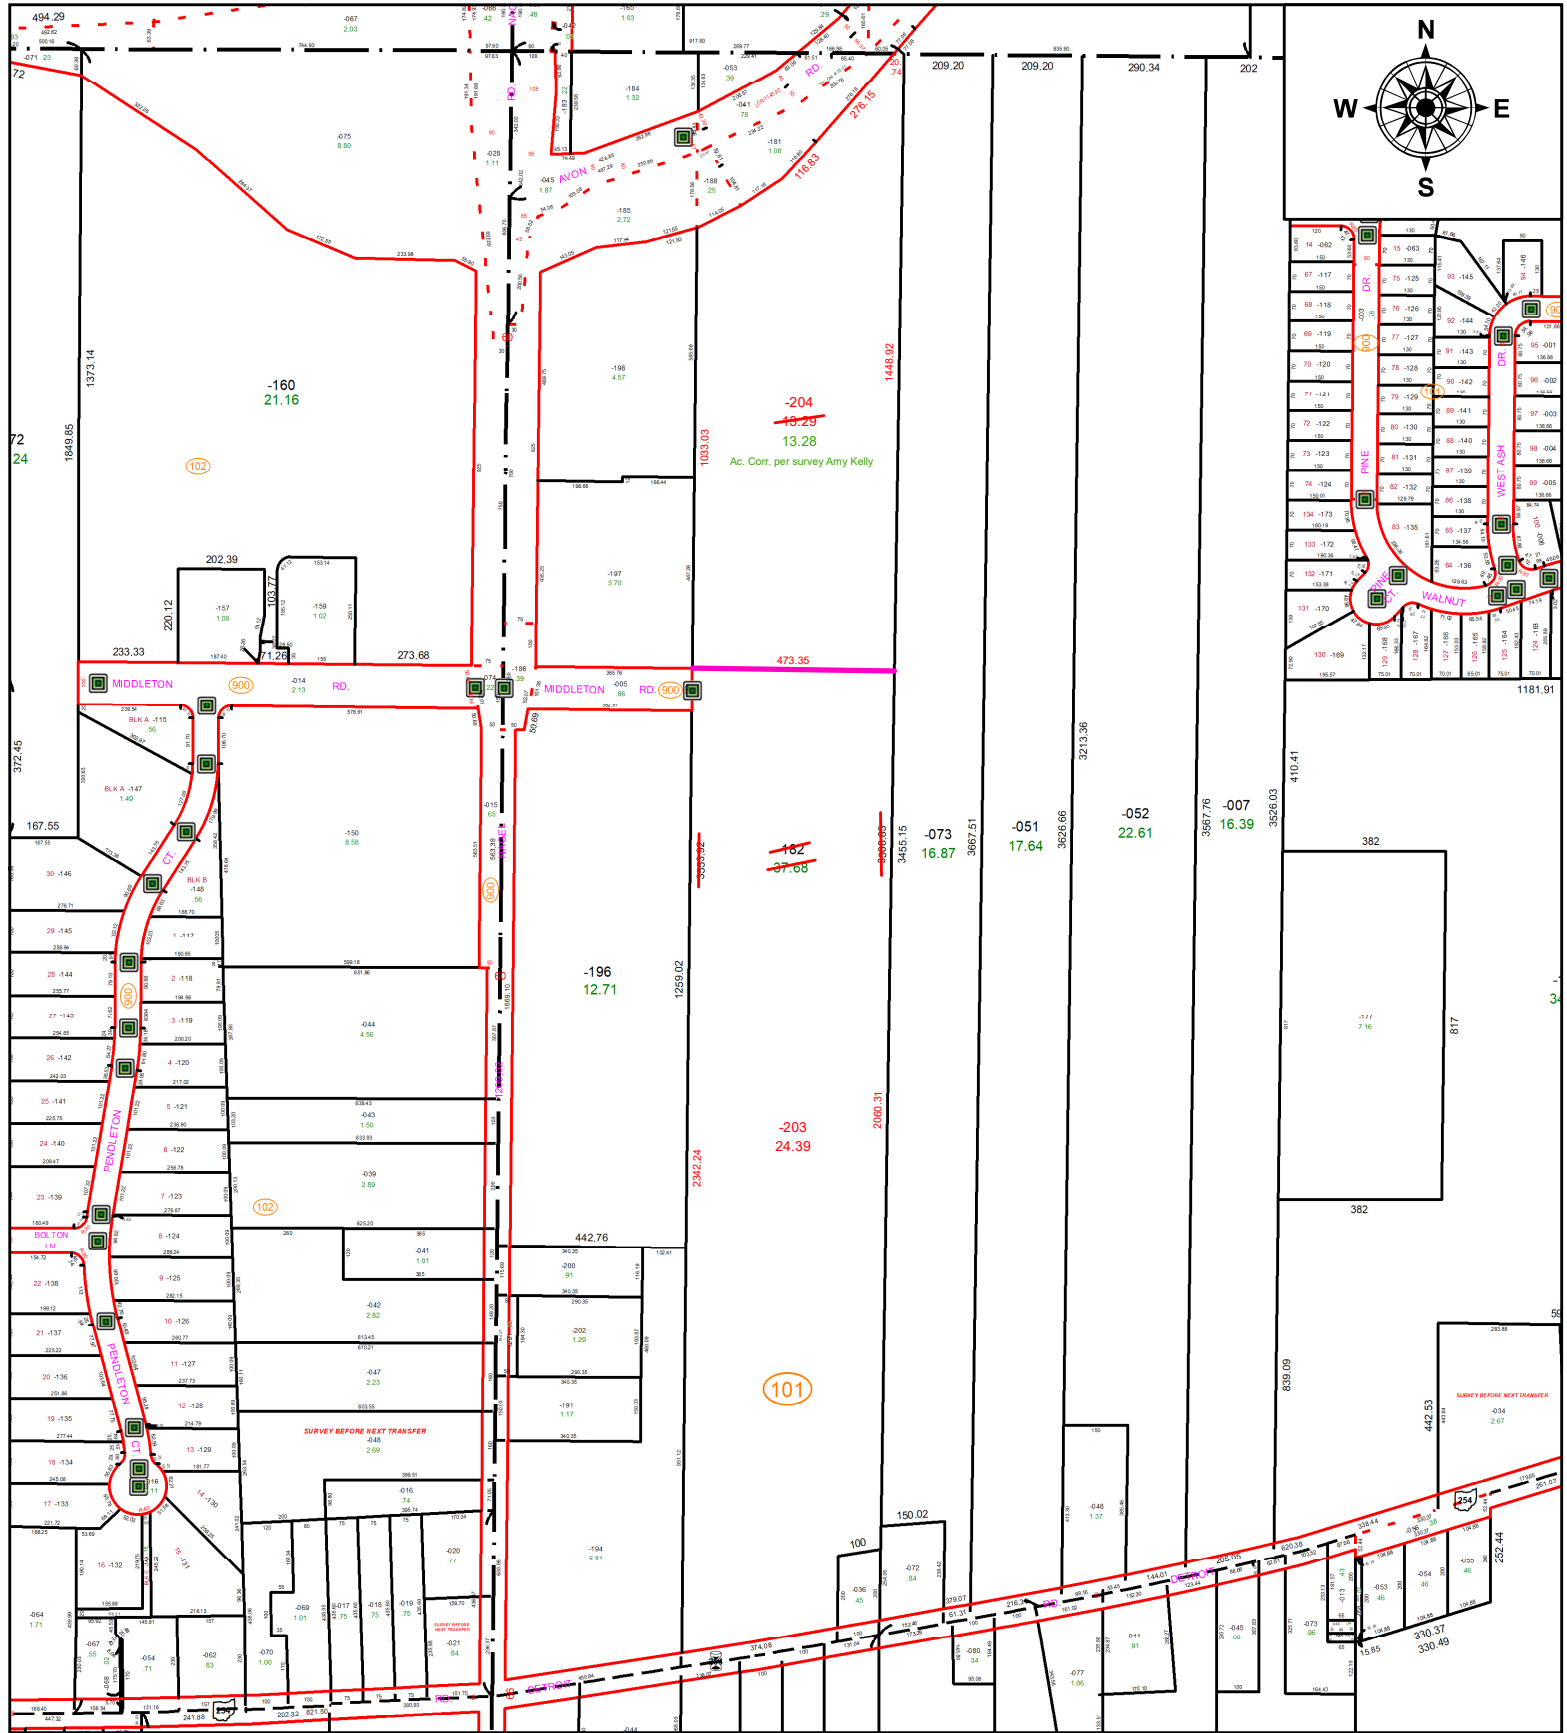

PARENT PARCEL: 04-00-027-101-182

CHILD PARCEL: 04-00-027-101-203 & -204

STARTING POINT: CL OF NAGEL RD. & MIDDLETON RD.

22-04508

SPLITS/DEEDS PROCESSED
 LORAIN COUNTY TAX MAP DEPARTMENT
 226 MIDDLE AVE. ELYRIA, OH

SURVEYED BY: AMY KELLY
CLOSURE: 1: 1918367
MAP PAGE(S): 04-00-027
APPROVED BY: DMA **DATE:** 6/16/2022
SCALE: 1" = 450' **PRIOR INSTRUMENT:** 2017-0655261