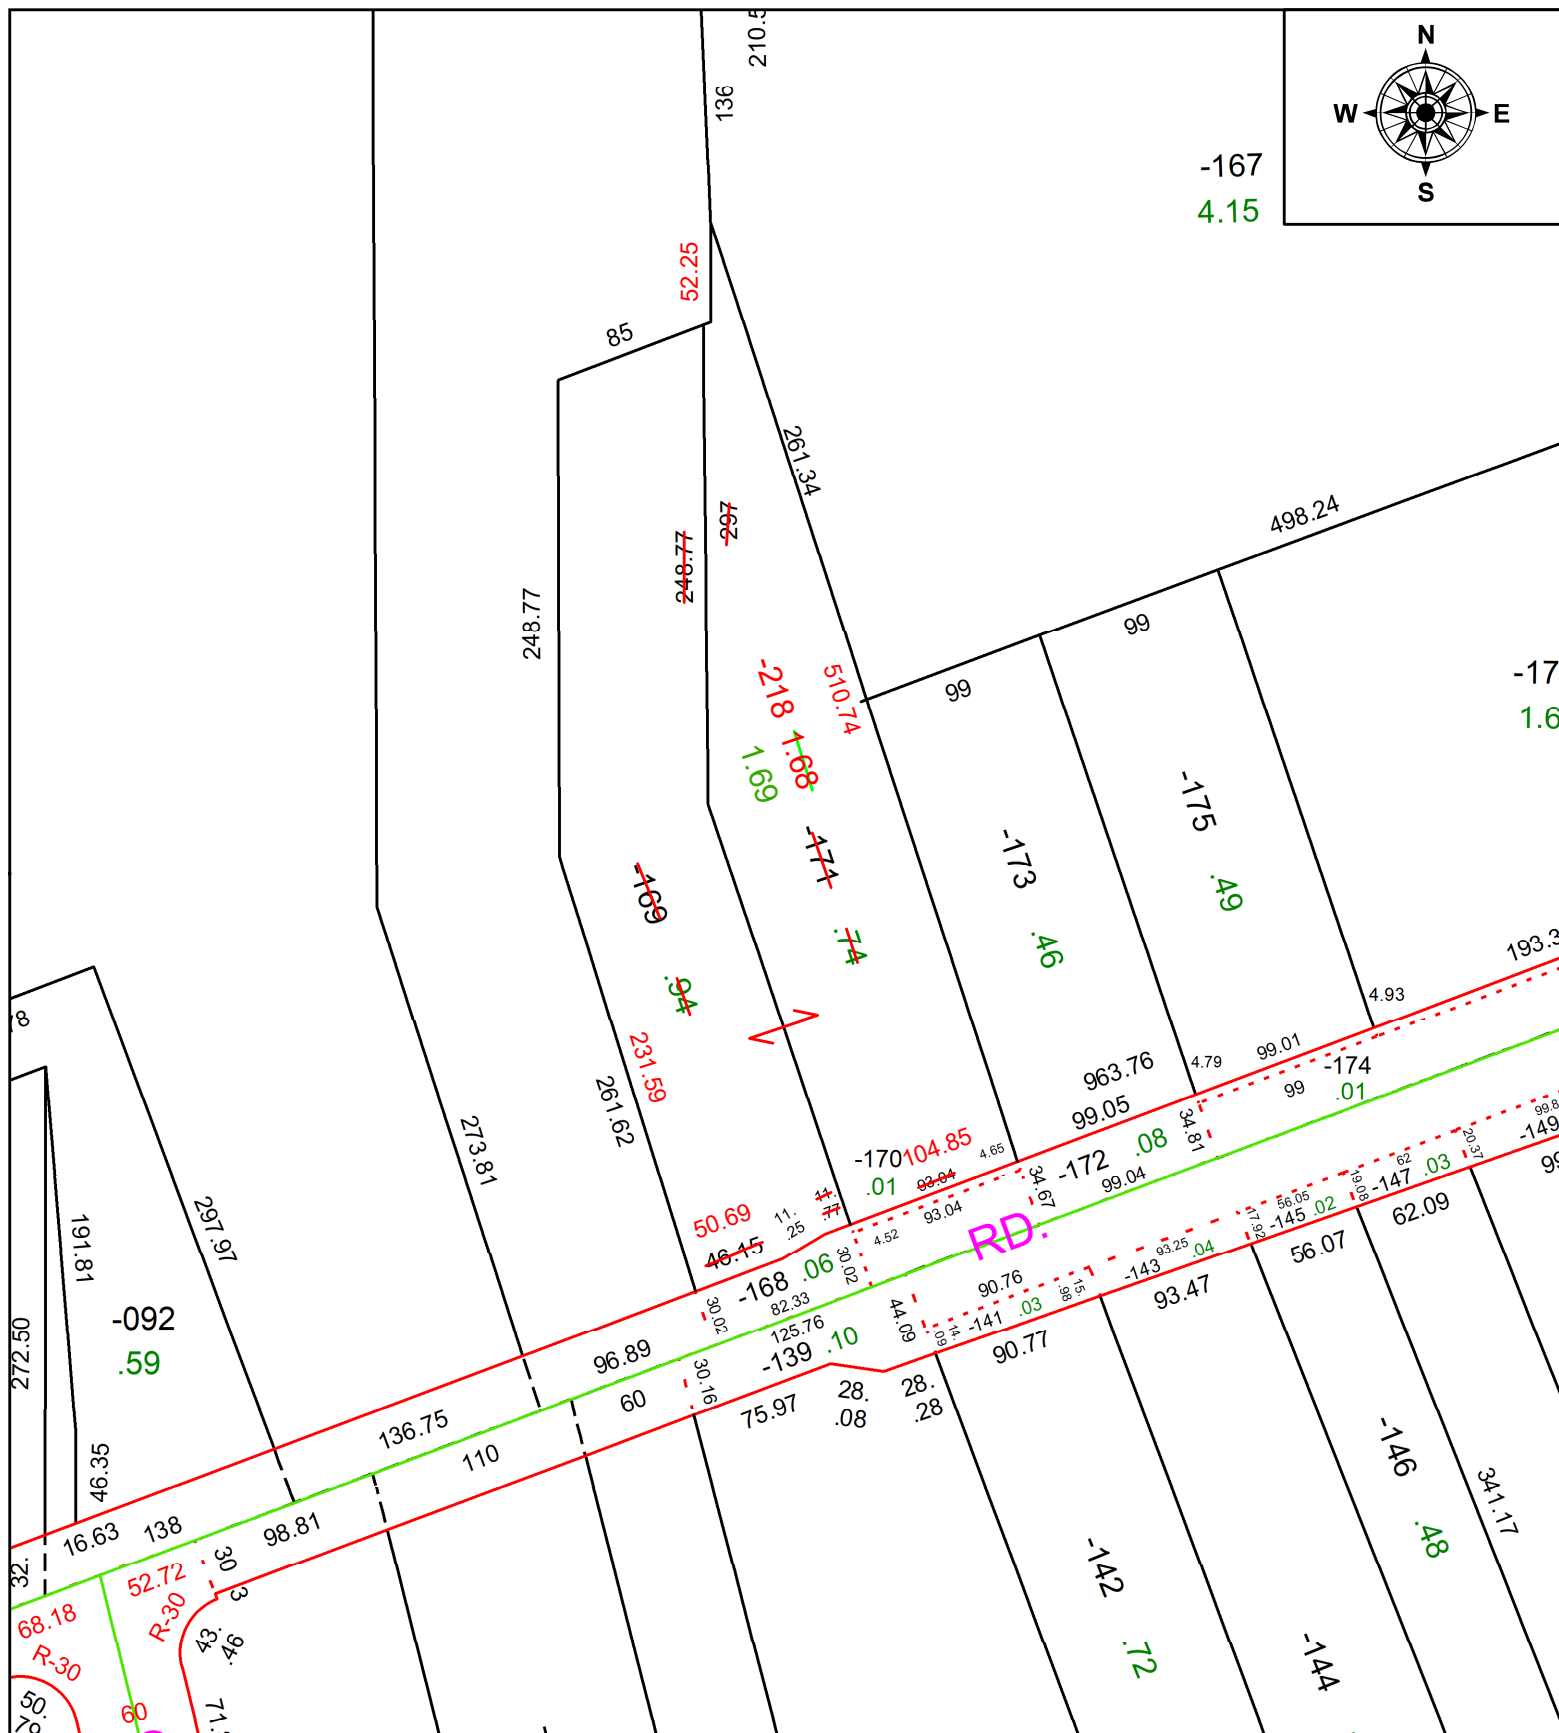

PARENT PARCEL: 07-00-028-101-169, -171

CHILD PARCEL: 07-00-028-101-218

22-04506

STARTING POINT: **AC CORR PER SURV BY EDWARD B. DUDLEY III**

**SPLITS/DEEDS PROCESSED**  
LORAIN COUNTY TAX MAP DEPARTMENT  
226 MIDDLE AVE. ELYRIA, OH

**SURVEYED BY:** EDWARD B. DUDLEY III  
**CLOSURE:** 1: 224357  
**MAP PAGE(S):** 07-00-028-C  
**APPROVED BY:** AC **DATE:** 6/15/2022  
**SCALE:** 1" = 100 **PRIOR INSTRUMENT:** 2021- 0798498