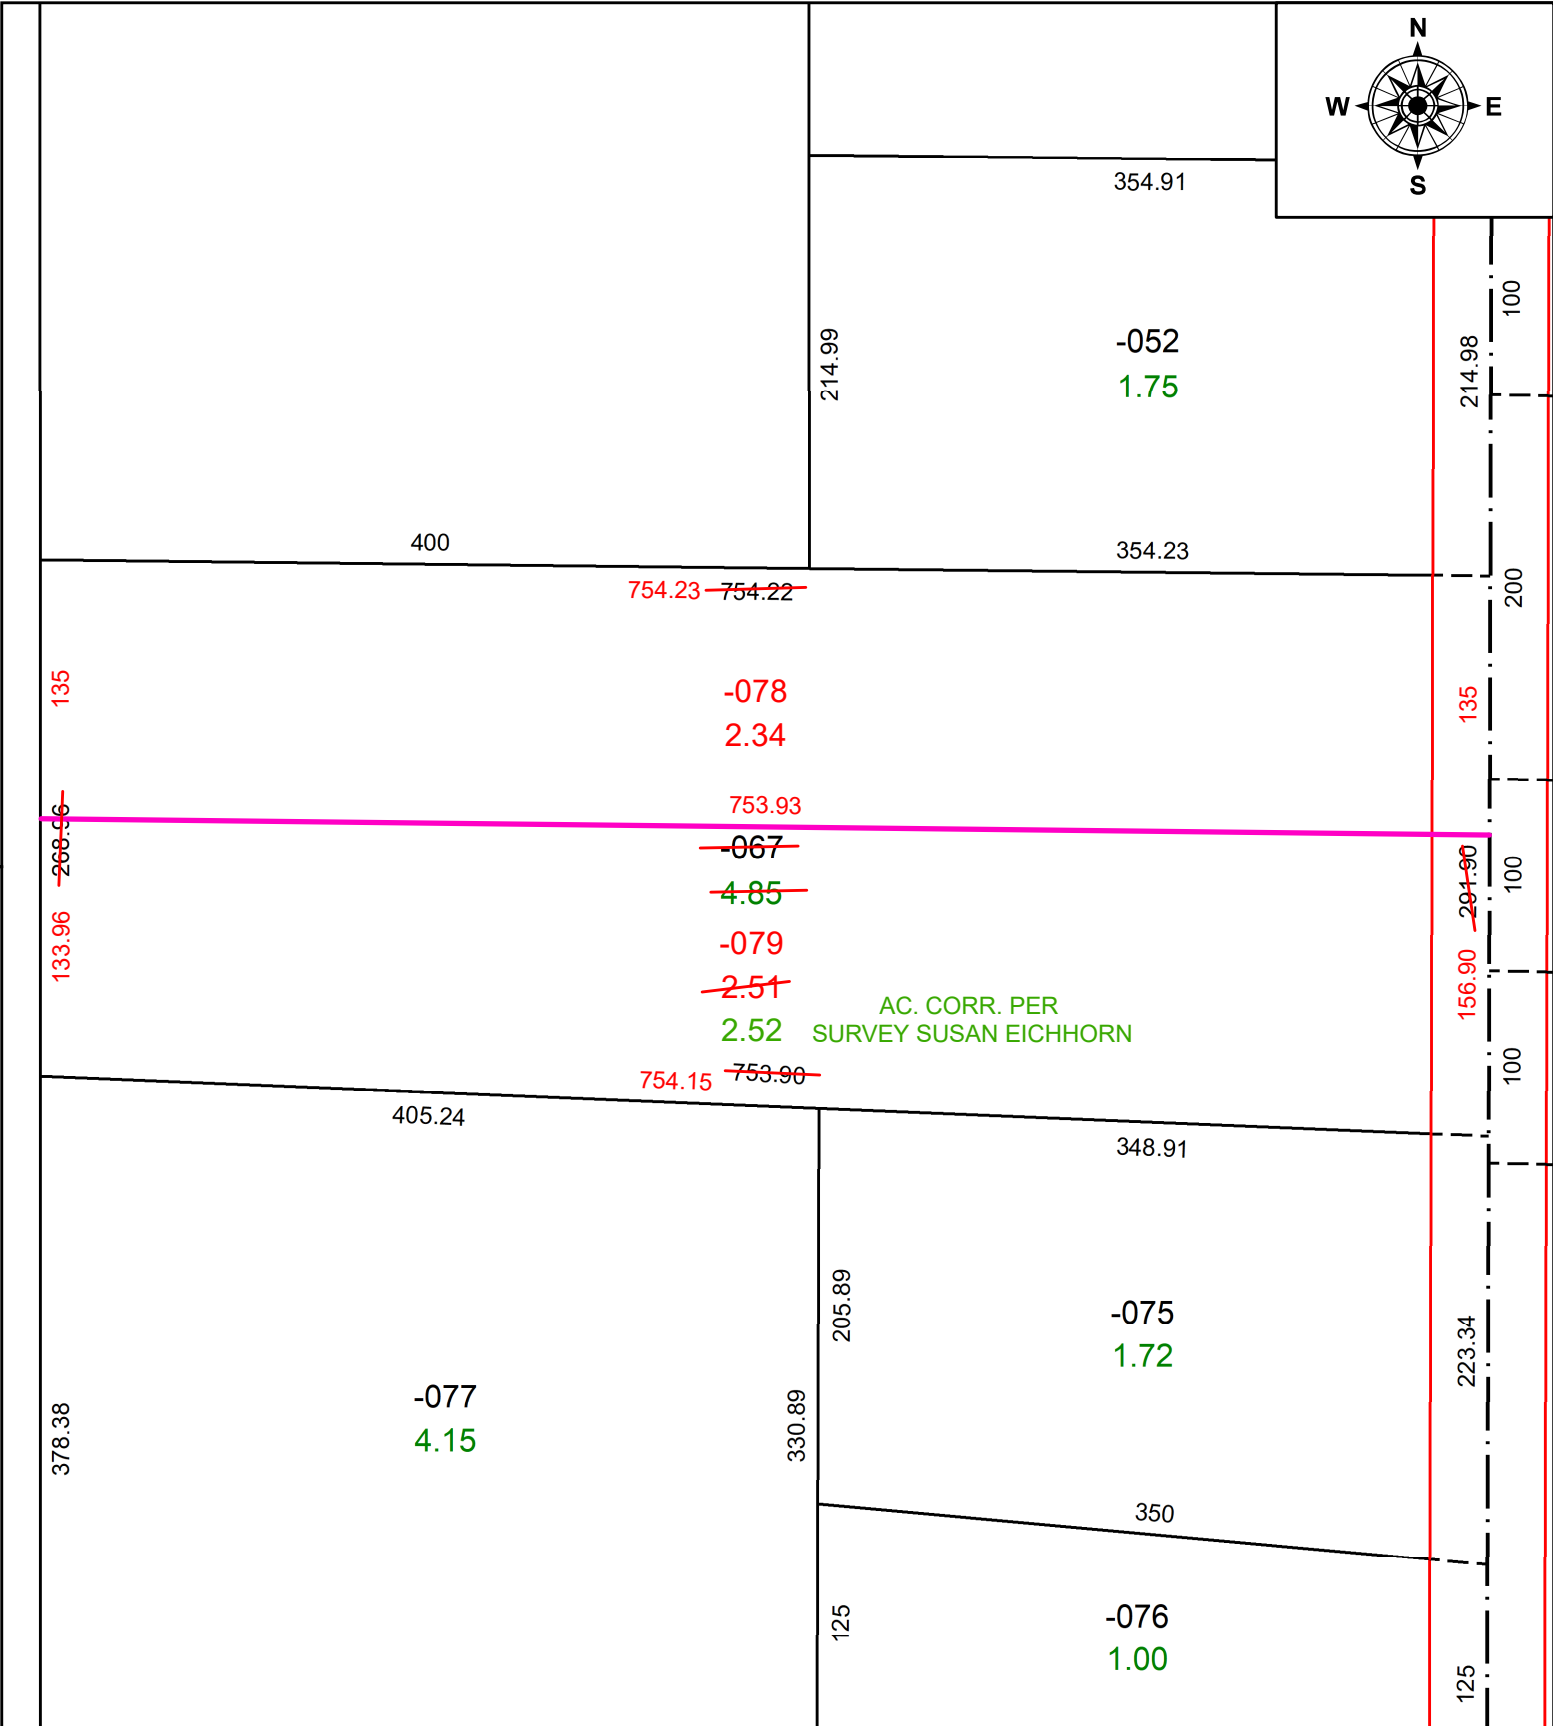

PARENT PARCEL: 11-00-085-000-067

CHILD PARCEL: 11-00-085-000-078 & -079

STARTING POINT: CL OF ROYALTON RD. & S. DURKEE RD.

22-04505

SPLITS/DEEDS PROCESSED
 LORAIN COUNTY TAX MAP DEPARTMENT
 226 MIDDLE AVE. ELYRIA, OH

SURVEYED BY: SUSAN EICHHORN
 CLOSURE: 1: 684295
 MAP PAGE(S): 11-00-085
 APPROVED BY: DMA DATE: 6/15/2022
 SCALE: 1" = 100' PRIOR INSTRUMENT: 2017-0653933