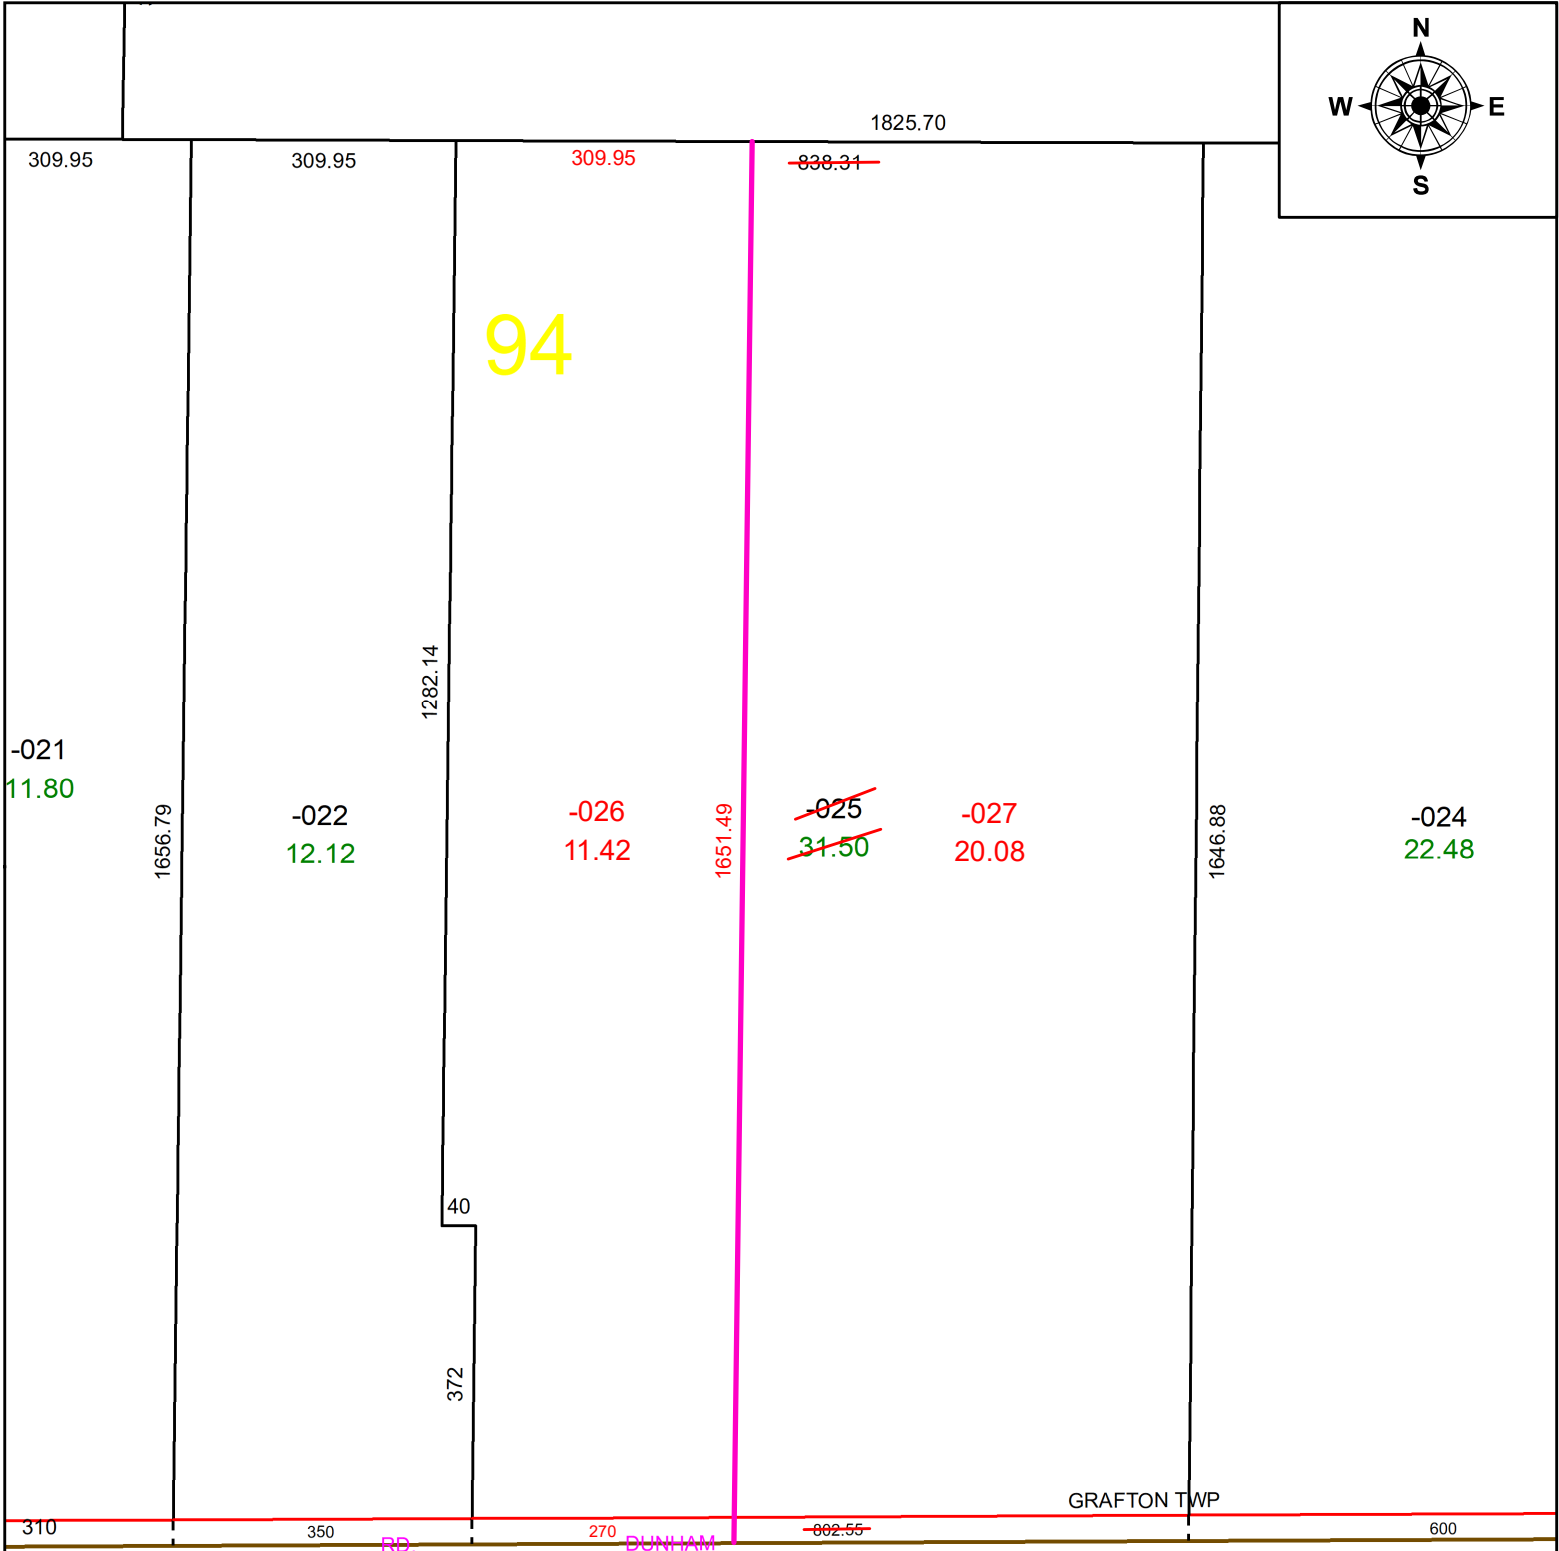

PARENT PARCEL: 16-00-094-000-025

CHILD PARCEL: 16-00-094-000-026 & -027

STARTING POINT: CL OF DUNHAM RD. & S.E. CORNER O.L. 94

22-04503

SPLITS/DEEDS PROCESSED
 LORAIN COUNTY TAX MAP DEPARTMENT
 226 MIDDLE AVE. ELYRIA, OH

SURVEYED BY: DOUGLAS JEWEL
CLOSURE: 1: 687087
MAP PAGE(S): 16-00-094
APPROVED BY: DMA **DATE:** 6/27/2022
SCALE: 1" = 225' **PRIOR INSTRUMENT:** 2011-0364852