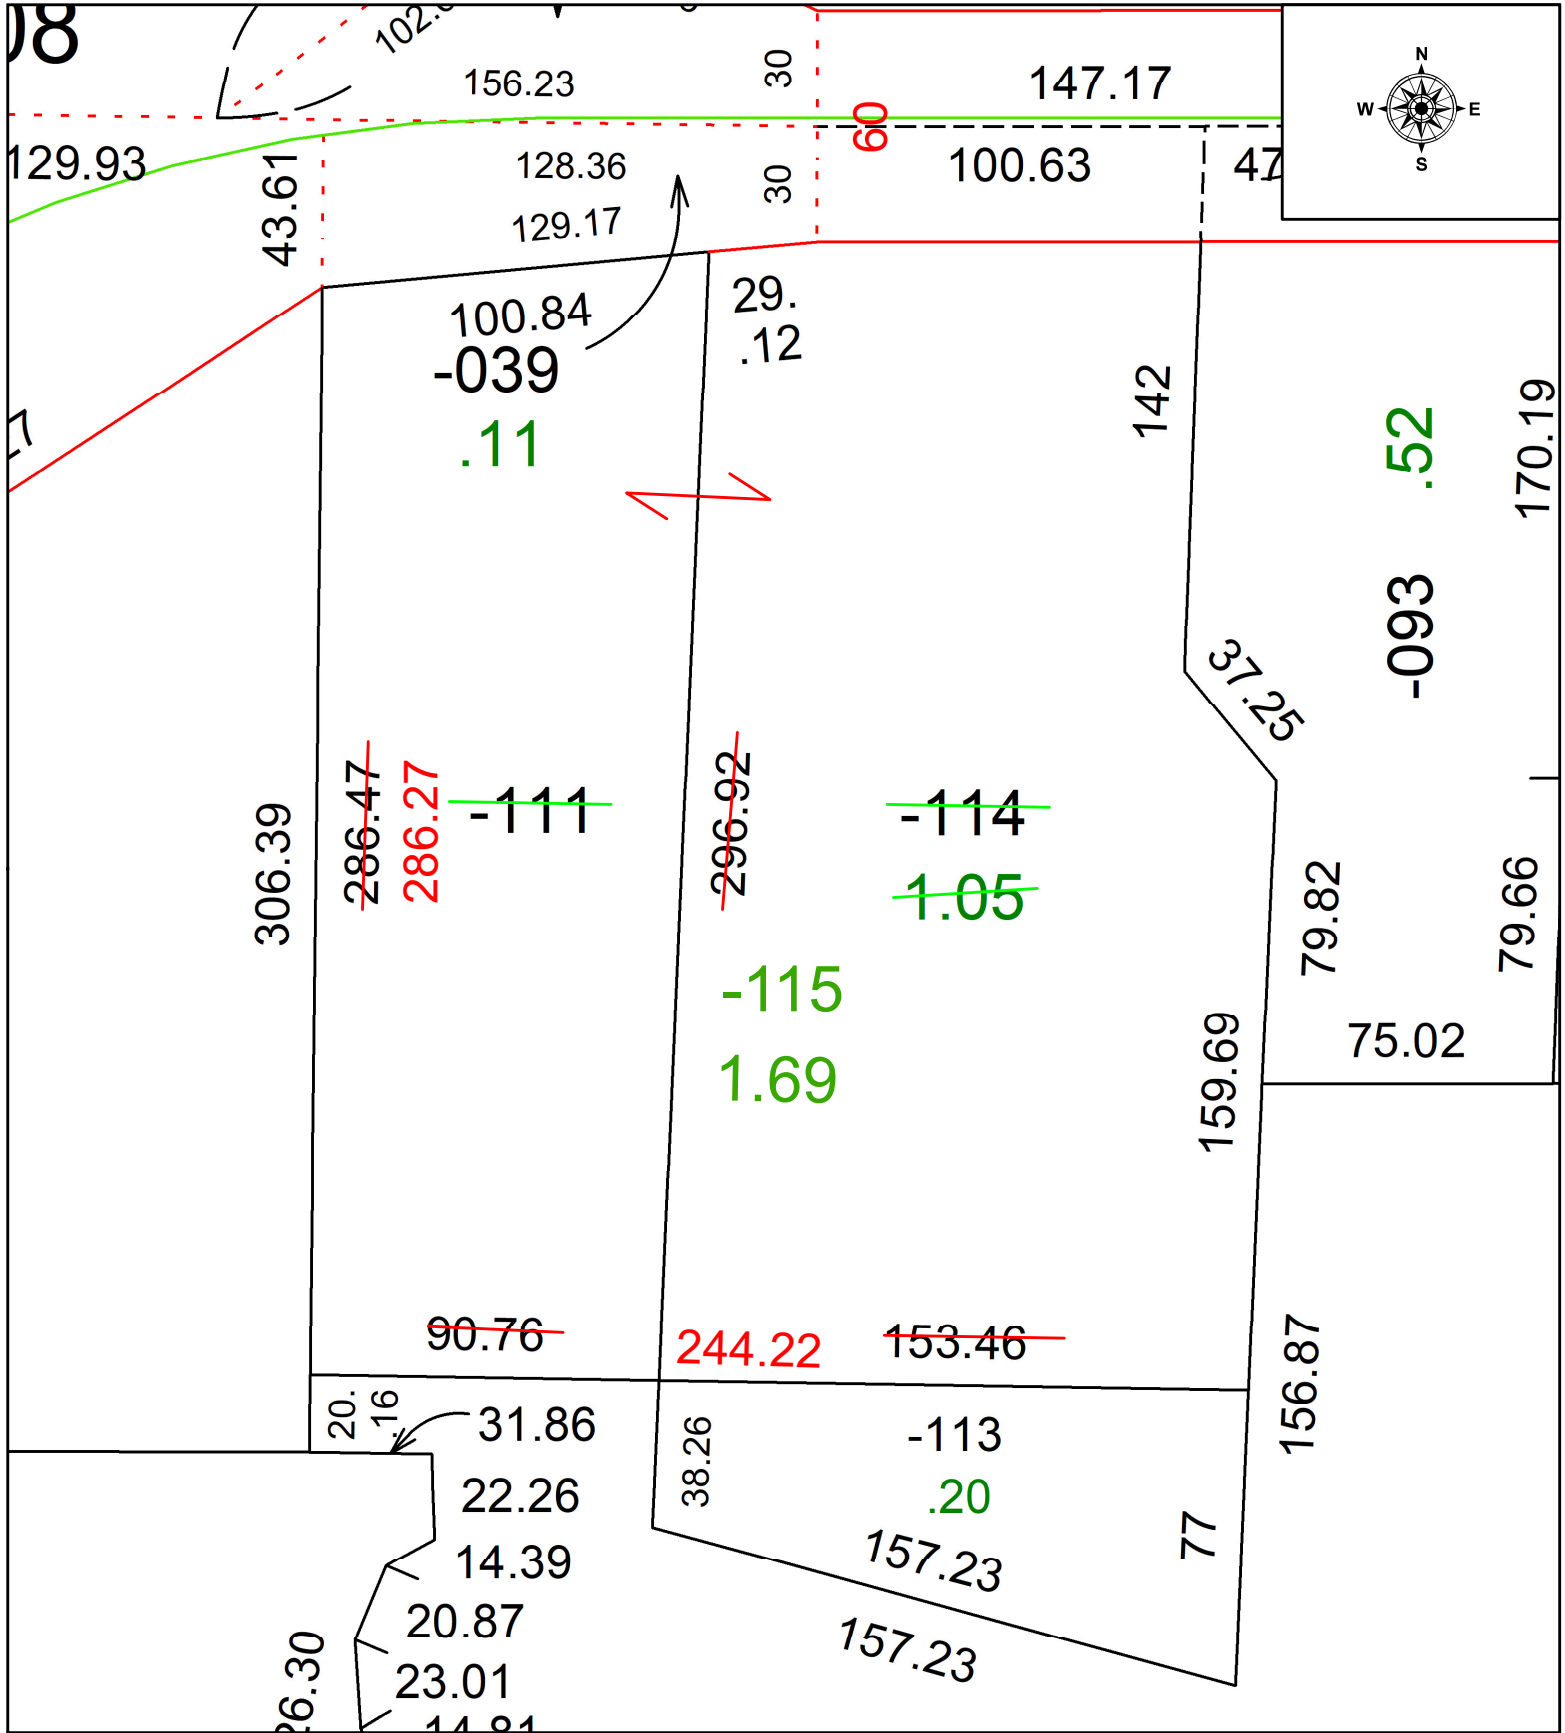

PARENT PARCEL: 10-00-020-103-111 & -114

CHILD PARCEL: 10-00-020-103-115

N/A

22-04501

STARTING POINT: INTERSECTION OF C/LS OF HASTINGS RD & HALE RD AT A MONUMENT BOX

**SPLITS/DEEDS PROCESSED**  
 LORAIN COUNTY TAX MAP DEPARTMENT  
 226 MIDDLE AVE. ELYRIA, OH

SURVEYED BY: PHILA ROSEBUCK SURVEY # N/A  
 CLOSURE: 1: 217104  
 MAP PAGE(S): 10-00-020  
 APPROVED BY: WRZ DATE: 6/13/2022  
 SCALE: 1" = 50 PRIOR INSTRUMENT: 2013-06100327