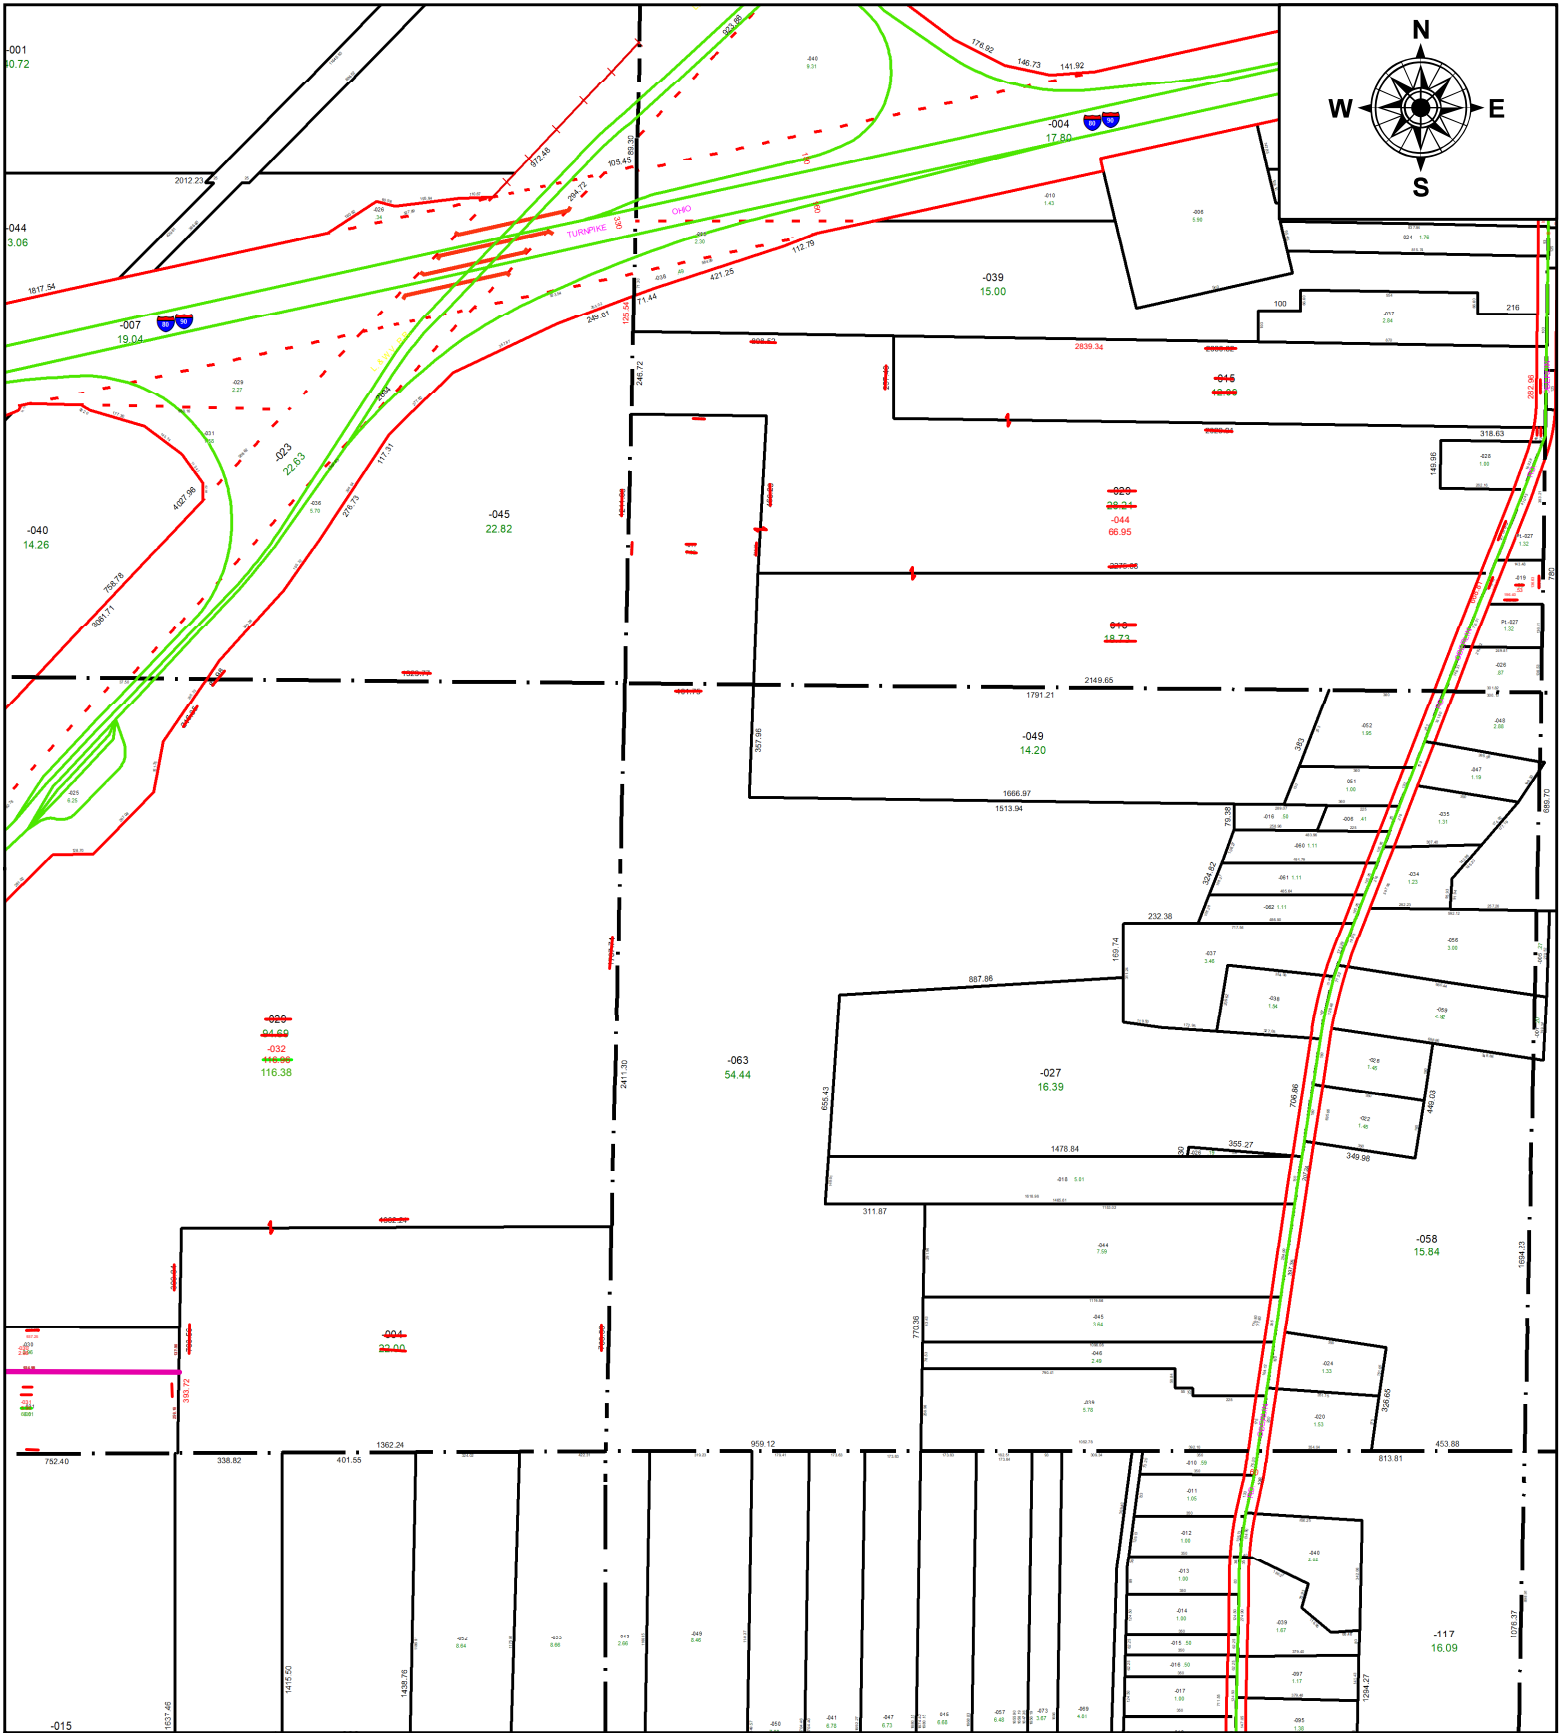

PARENT PARCEL: 05-00-055-000-015, -017, -018, -029, 05-00-047-000-004, -029, 05-00-046-000-045, 005-00-054-000-063

CHILD PARCEL: 05-00-055-000-044, 05-00-047-000-032, 05-00-046-000-045, 005-00-054-000-063

22-04500

STARTING POINT: AC CORR PER SURV BY AMY M. KELLY

SPLITS/DEEDS PROCESSED

LORAIN COUNTY TAX MAP DEPARTMENT
226 MIDDLE AVE. ELYRIA, OH

SURVEYED BY: AMY M. KELLY

CLOSURE: 1: 100789

MAP PAGE(S): 05-00-055A, B

APPROVED BY: AC DATE: 6/14/2022

SCALE: 1" = 600 PRIOR INSTRUMENT: 2021- 0820616