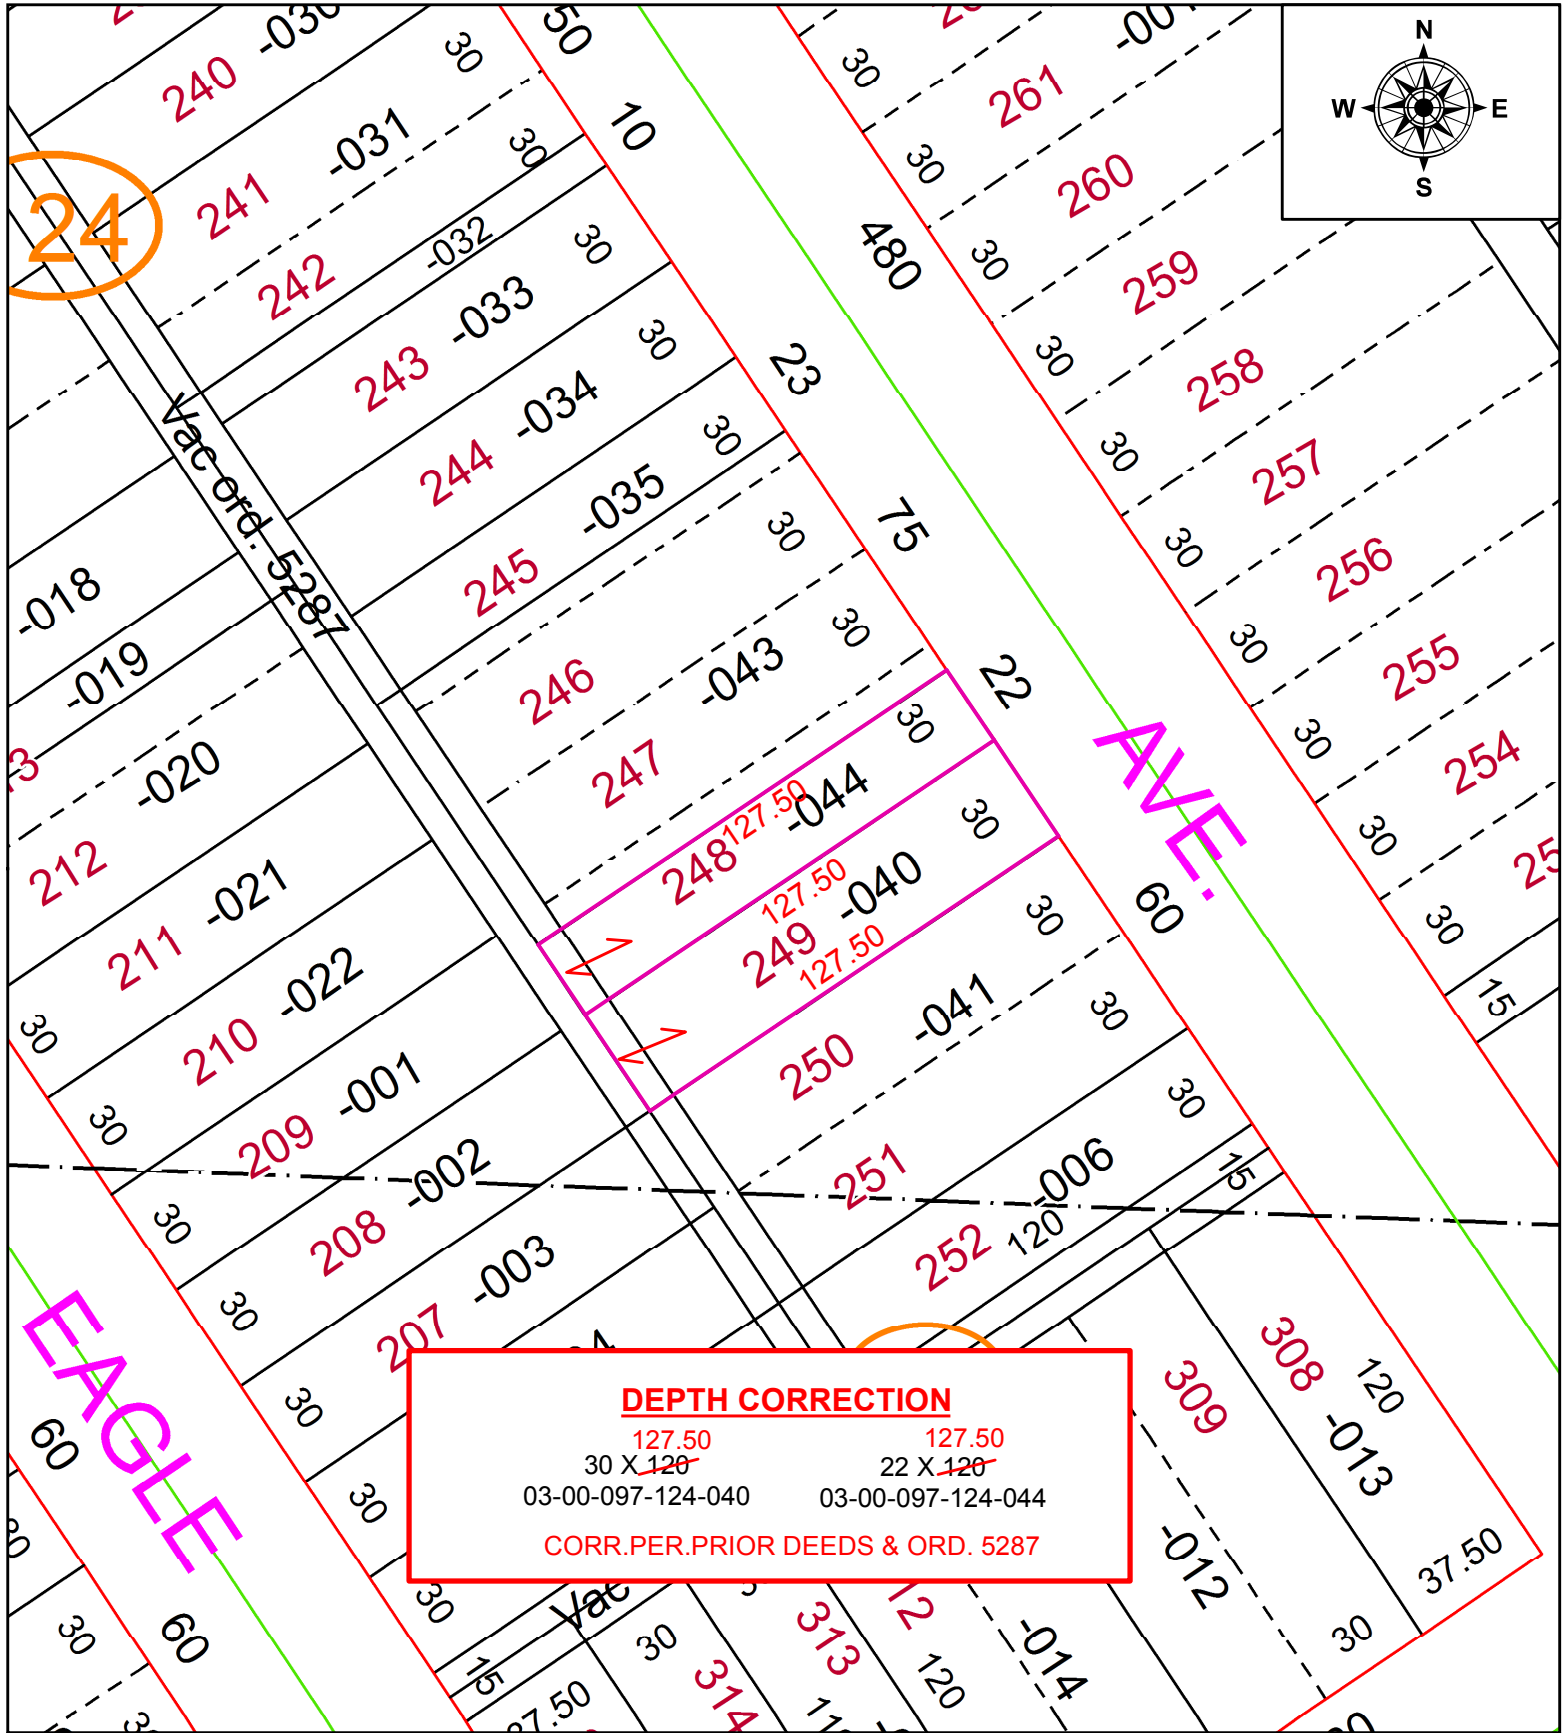

PARENT PARCEL: 03-00-097-124-040, -044

CHILD PARCEL:

STARTING POINT: S/L 249 & SOUTH 22 FT OF S/L 248 IN FULTON DIVISION

21-04500-C

SPLITS/DEEDS PROCESSED
 LORAIN COUNTY TAX MAP DEPARTMENT
 226 MIDDLE AVE. ELYRIA, OH

SURVEYED BY: _____ N/A
 CLOSURE: _____ N/A
 MAP PAGE(S): _____ 3-00-097
 APPROVED BY: _____ RRM DATE: _____ 3-9-21
 SCALE: _____ 1" = 50 PRIORITY INSTRUMENT: _____ 20120410837