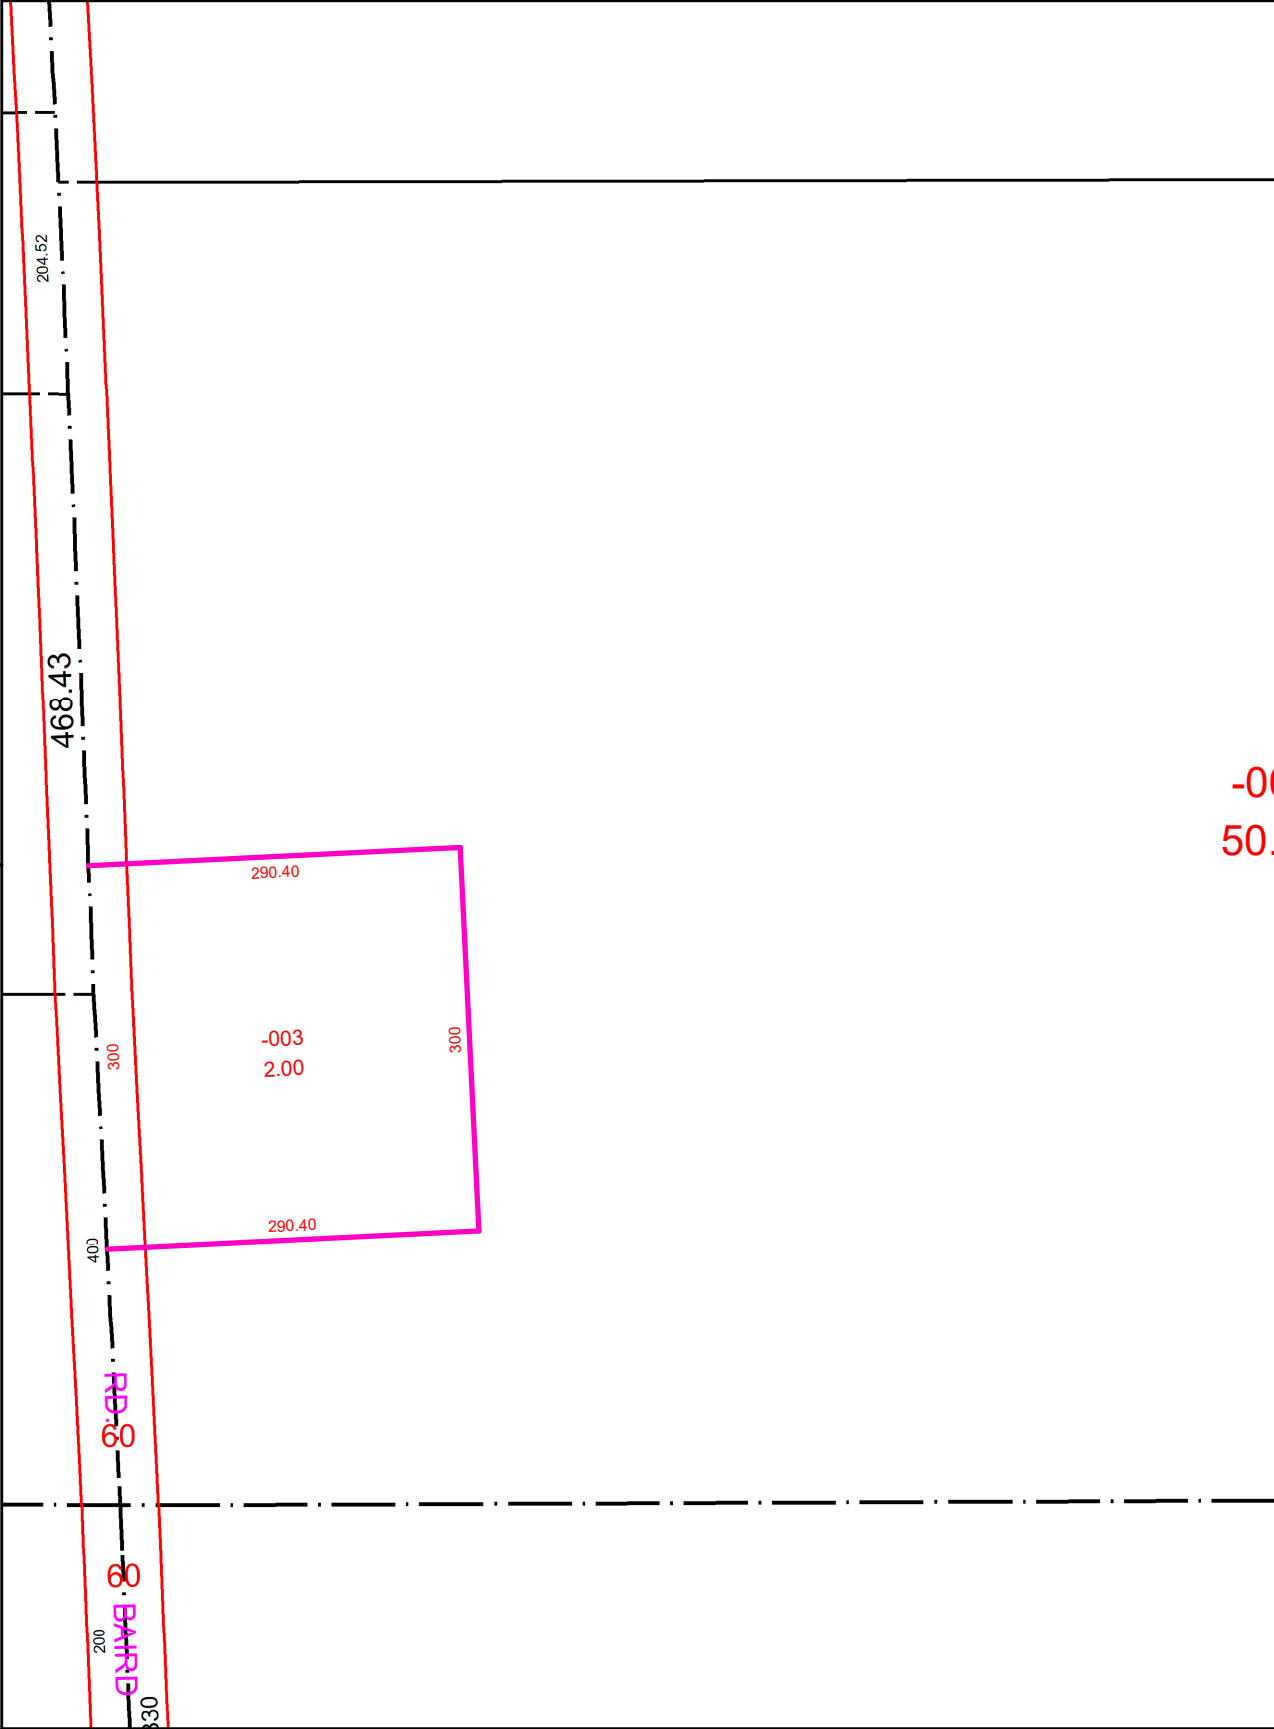

PARENT PARCEL: 08-13-004-000-002

CHILD PARCEL: 08-13-004-000-003 & -004

STARTING POINT: CL OF BAIRD RD. & S.W. CORNER OF O.L. 4 TRACT 13

22-04499

~~-004~~ ~~-002~~
50.00 52.00

SPLITS/DEEDS PROCESSED
LORAIN COUNTY TAX MAP DEPARTMENT
226 MIDDLE AVE. ELYRIA, OH

SURVEYED BY: THOMAS SIMON
CLOSURE: 1: 2147483648
MAP PAGE(S): 08-13-004
APPROVED BY: DMA DATE: 6/13/2022
SCALE: 1" = 150' PRIOR INSTRUMENT: 2021-0853856