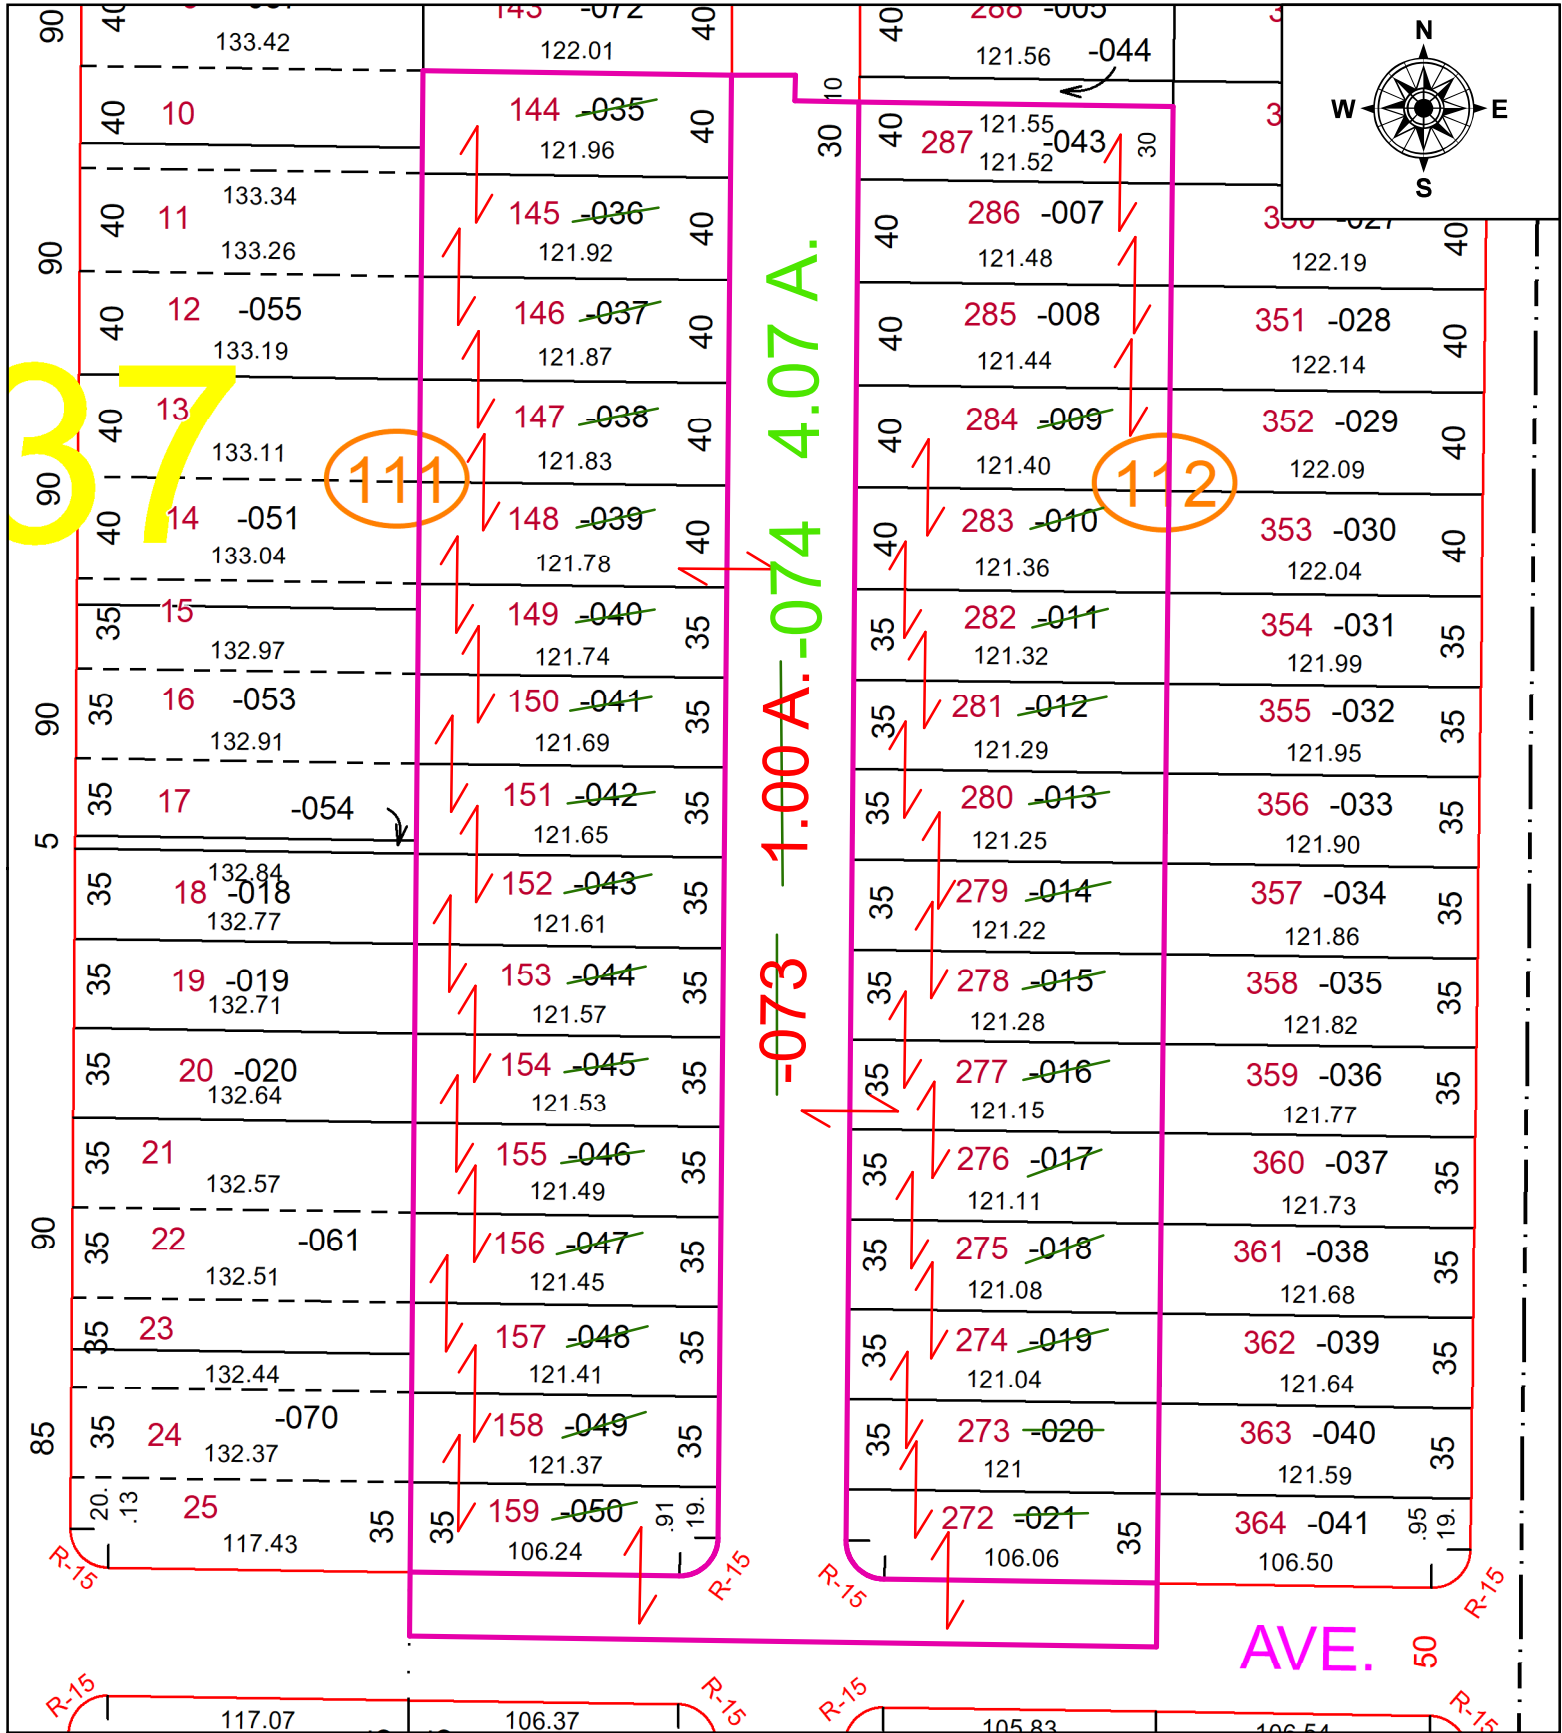

PARENT PARCEL: 03-00-037-111-035 THRU -050, & -073, 03-00-037-112-007 THRU -021, & -043

CHILD PARCEL: 03-00-037-111-074 4.07 A.

22-04494

STARTING POINT: CL OF RICHELIEU AVE. & CL OF TREADWAY BLVD.

**SPLITS/DEEDS PROCESSED**  
 LORAIN COUNTY TAX MAP DEPARTMENT  
 226 MIDDLE AVE. ELYRIA, OH

**SURVEYED BY:** BRENT ANDERSON  
**CLOSURE:** 1: 33,000  
**MAP PAGE(S):** 3-00-037  
**APPROVED BY:** TJS **DATE:** 1/20/16  
**SCALE:** 1" = 75' **PRIOR INSTRUMENT:** DV XXXX/XXXX