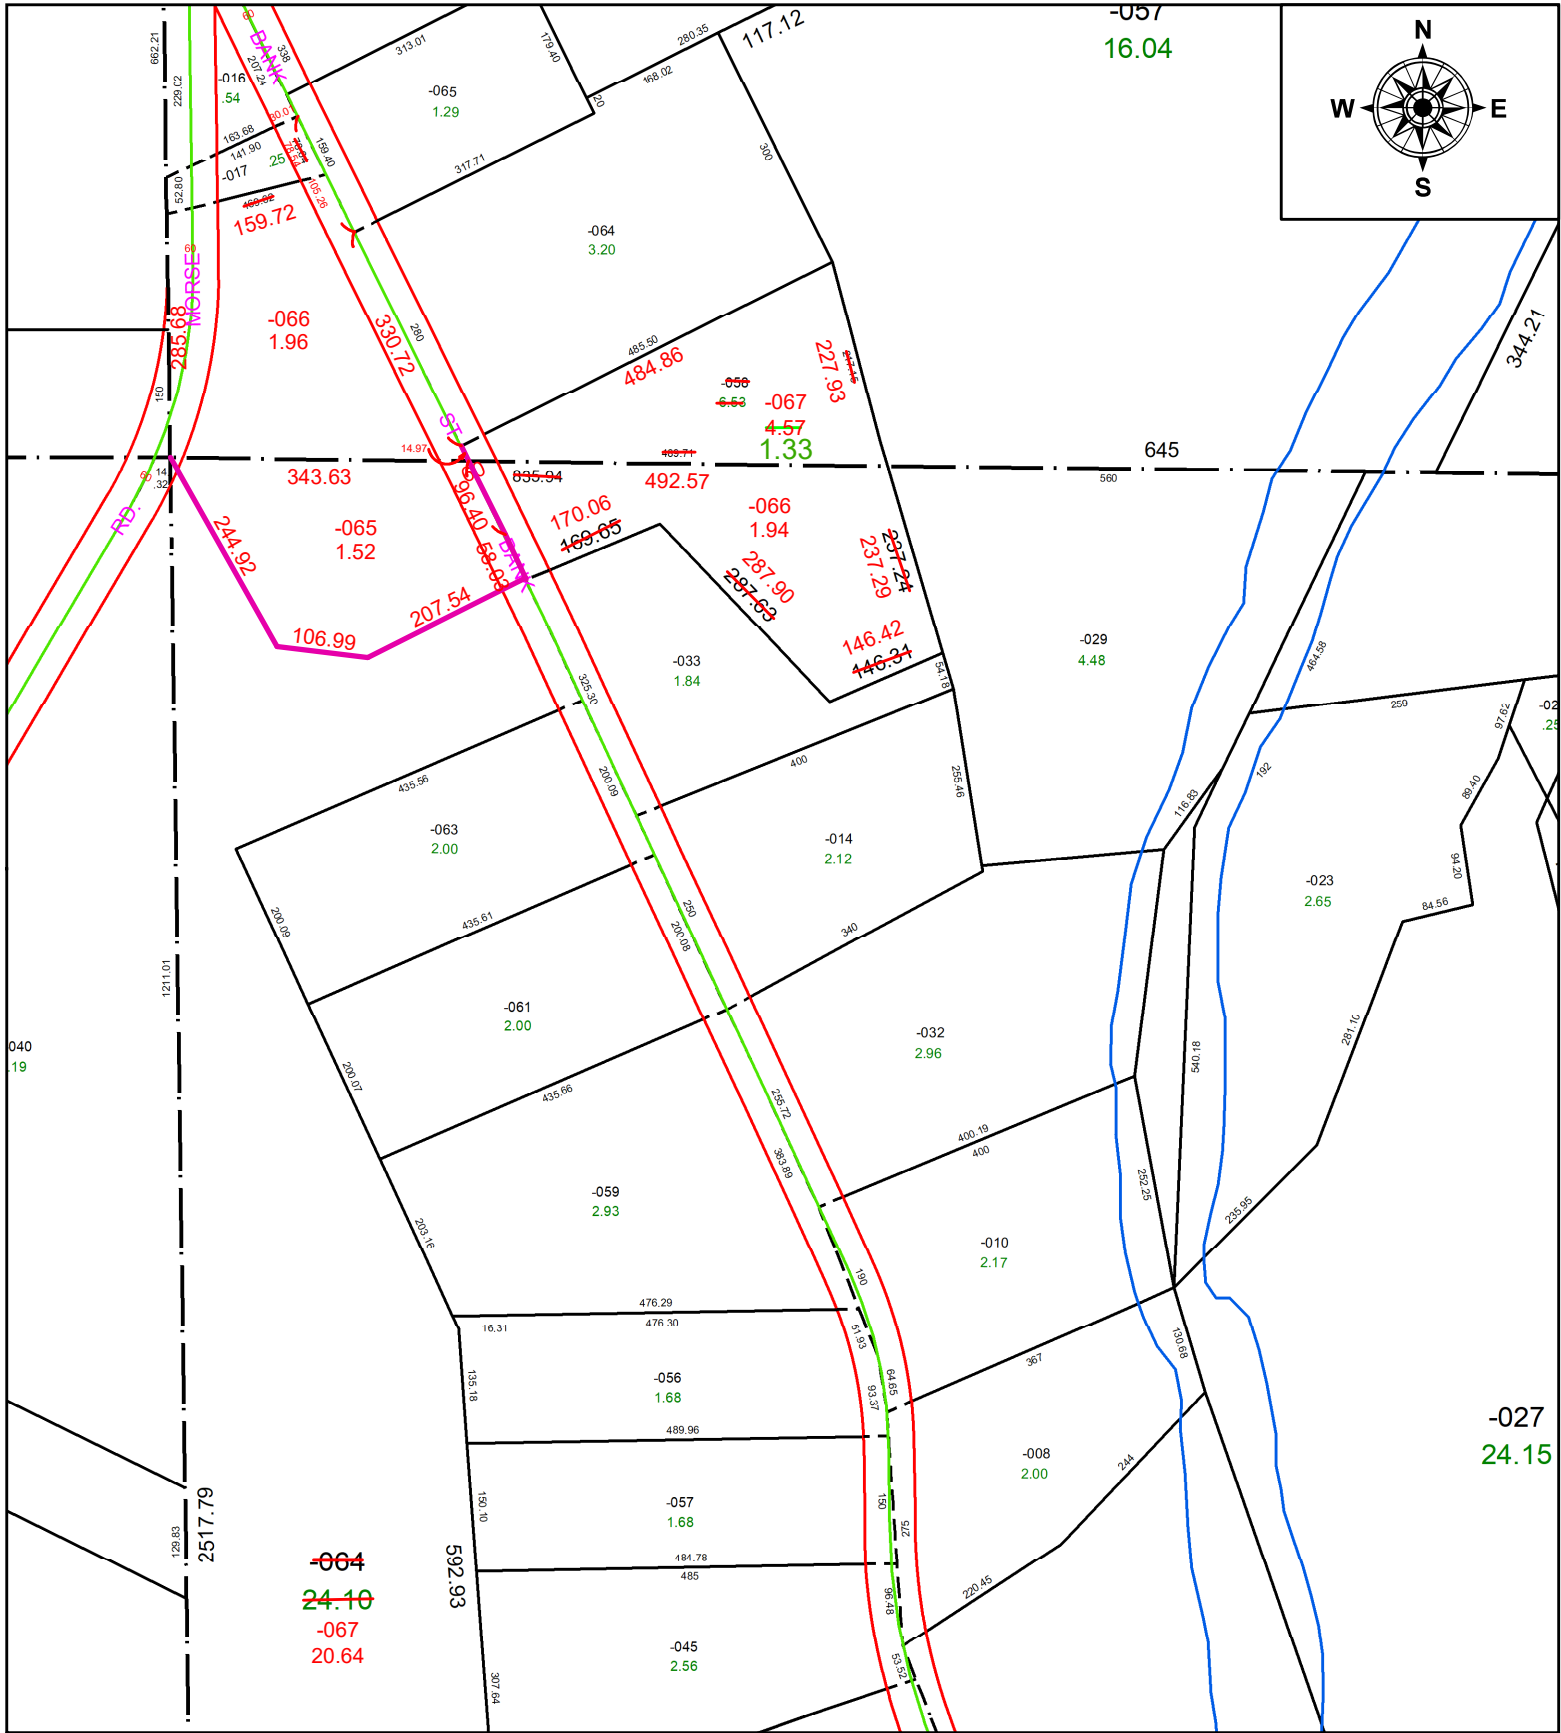

PARENT PARCEL: 01-00-051-000-058, 01-00-062-000-064

CHILD PARCEL: 01-00-051-000-066, -067, 01-00-062-000-065 THRU -067

STARTING POINT: **AC CORR PER SURV BY TIMOTHY D. HOZALSKI**

22-04493

SPLITS/DEEDS PROCESSED
 LORAIN COUNTY TAX MAP DEPARTMENT
 226 MIDDLE AVE. ELYRIA, OH

SURVEYED BY: TIMOTHY D. HOZALSKI
CLOSURE: 1: 100789
MAP PAGE(S): 01-00-062 & -051
APPROVED BY: AC **DATE:** 6/9/2022
SCALE: 1" = 225 **PRIOR INSTRUMENT:** 2022- 0868904