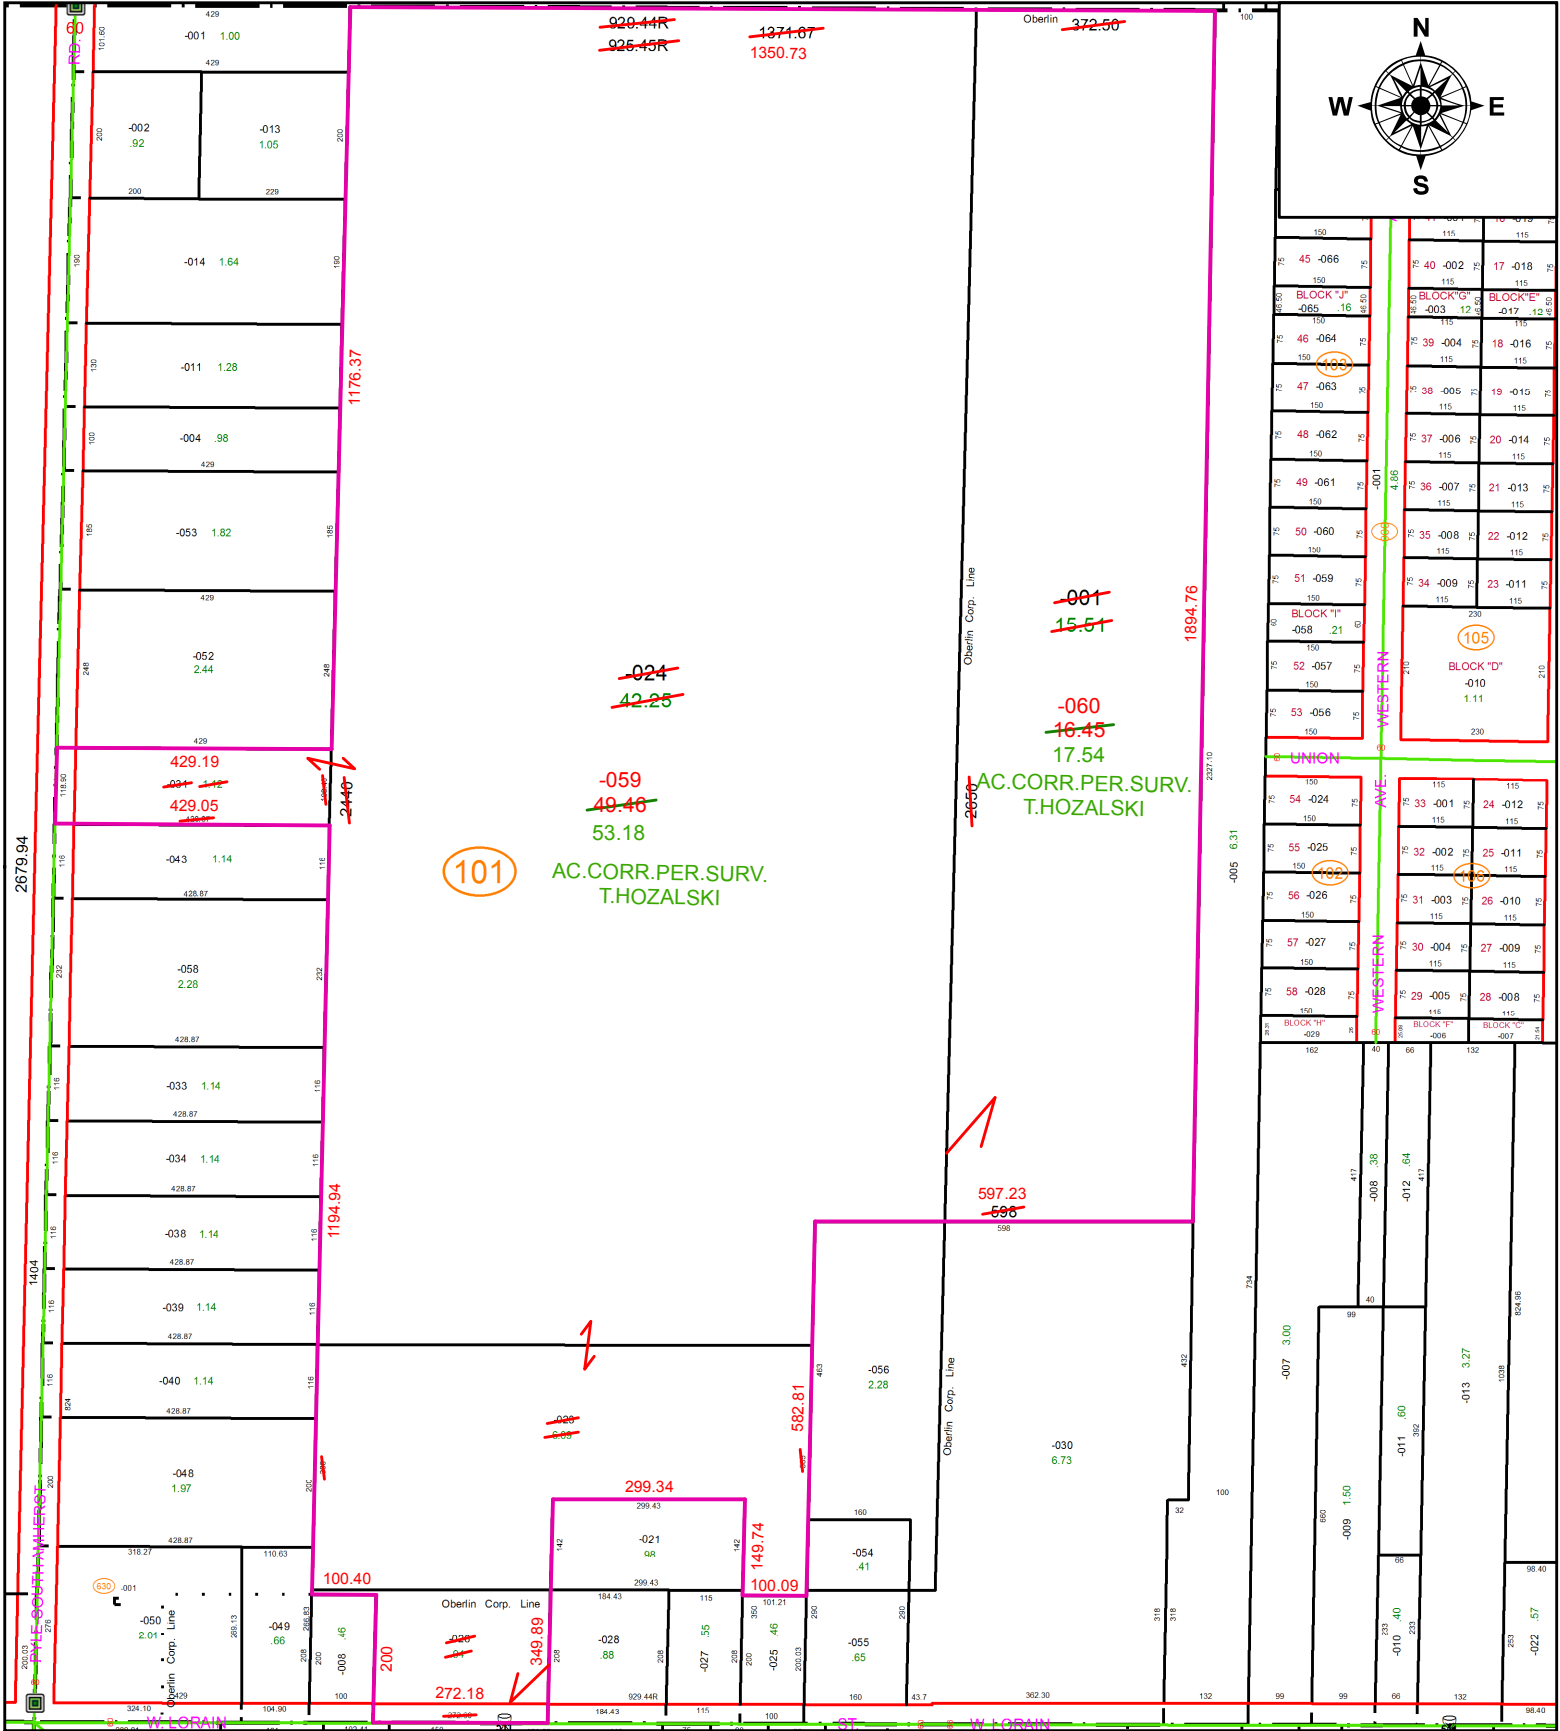

PARENT PARCEL: 09-00-074-101-023, -024, -026, -031, 09-00-074-102-001

CHILD PARCEL: 09-00-074-101-059, -060

STARTING POINT: NORTHWEST CORNER OF O.L.74

21-04492-C

101

AC.CORR.PER.SURV.
T.HOZALSKI

AC.CORR.PER.SURV.
T.HOZALSKI

SPLITS/DEEDS PROCESSED
 LORAIN COUNTY TAX MAP DEPARTMENT
 226 MIDDLE AVE. ELYRIA, OH

SURVEYED BY: TIMOTHY D. HOZALSKI

CLOSURE: 1:1,098,167

MAP PAGE(S): 9-00-074

APPROVED BY: RRM DATE: 2-18-21

SCALE: 1" = 300 PRIOR INSTRUMENT: 20160572192