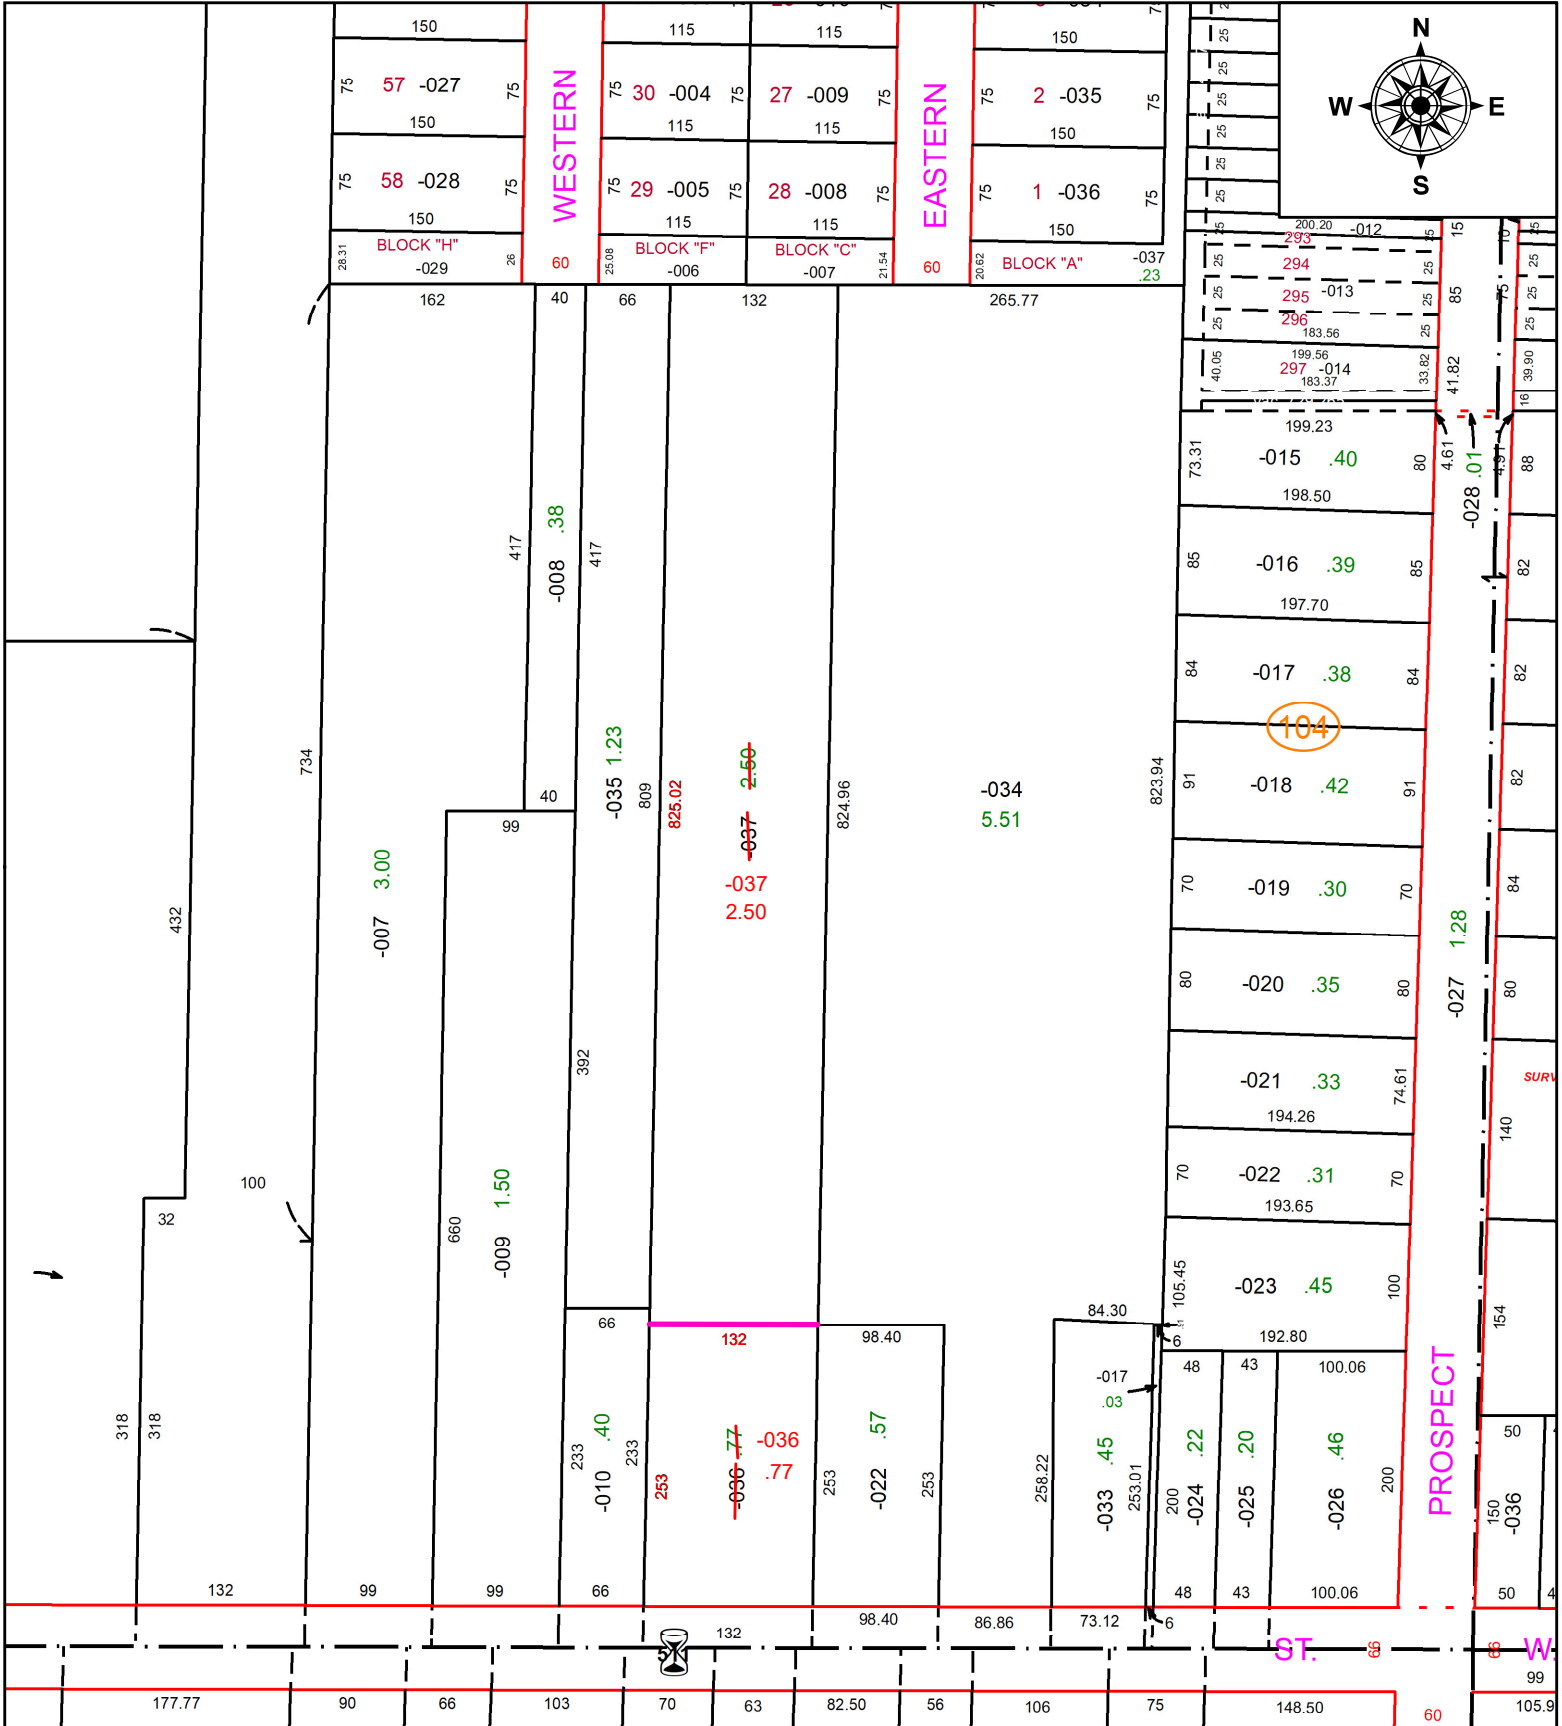

PARENT PARCEL: 09-00-074-102-013

CHILD PARCEL: 09-00-074-102-036 & -037

STARTING POINT: CL OF PYLE SOUTH ANHERST RD. & WEST LORAIN ST.

22-04490

SPLITS/DEEDS PROCESSED
 LORAIN COUNTY TAX MAP DEPARTMENT
 226 MIDDLE AVE. ELYRIA, OH

SURVEYED BY: BRENT ANDERSON

CLOSURE: 1: 2147483648

MAP PAGE(S): 09-00-074

APPROVED BY: DMA DATE: 6/7/2022

SCALE: 1" = 150' PRIOR INSTRUMENT: 2005-0056603