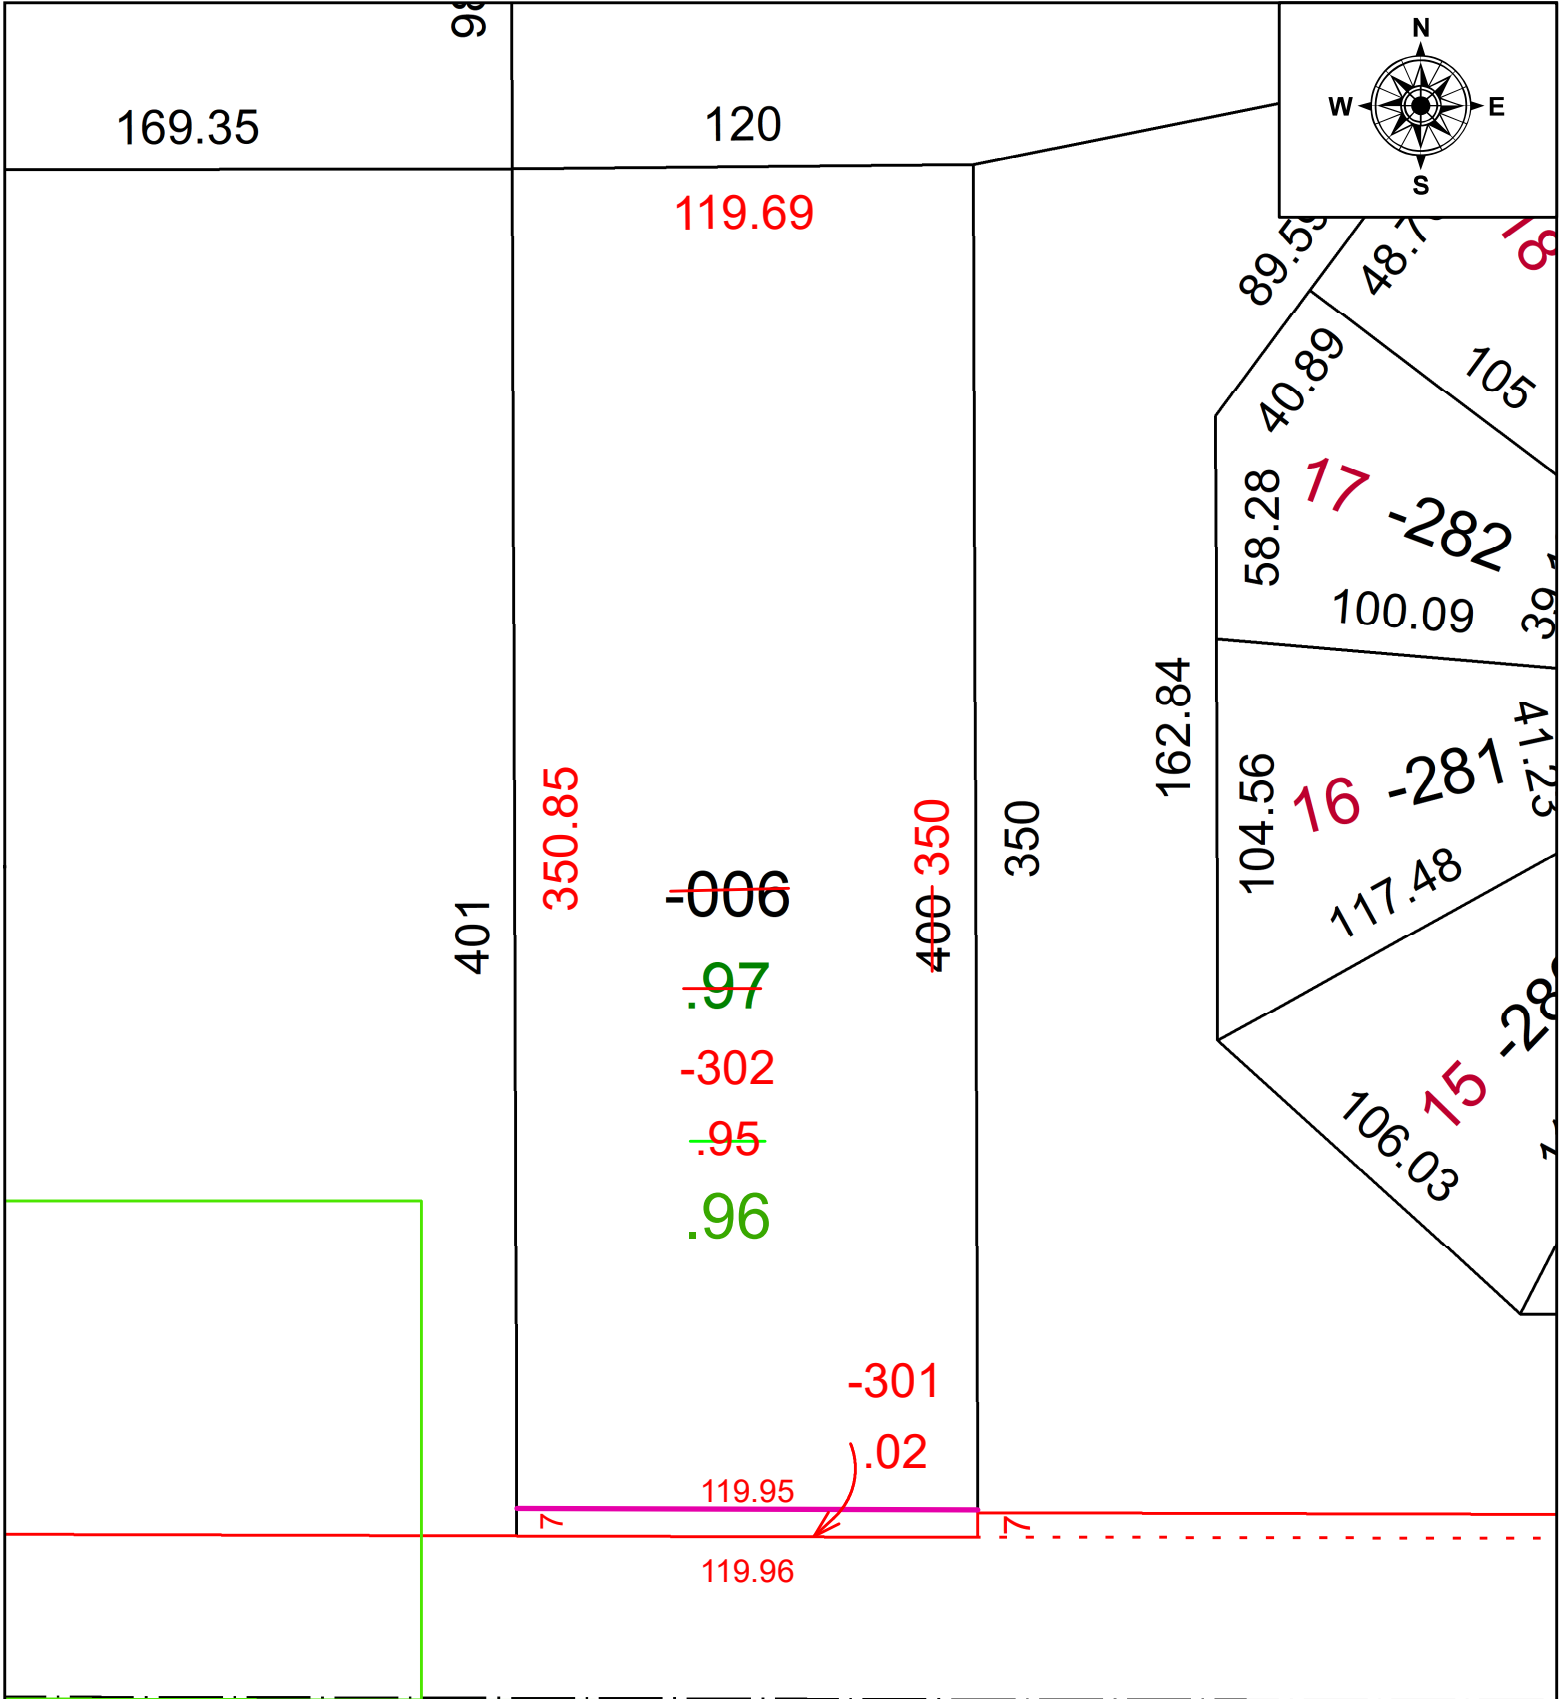

PARENT PARCEL: 04-00-007-150-006

CHILD PARCEL: 04-00-007-150-301 & -302

STARTING POINT: **AC CORR PER SURV BY AMY M. KELLY**

22-04482

**SPLITS/DEEDS PROCESSED**  
 LORAIN COUNTY TAX MAP DEPARTMENT  
 226 MIDDLE AVE. ELYRIA, OH

SURVEYED BY: AMY M. KELLY  
 CLOSURE: 1: 54344  
 MAP PAGE(S): 04-00-007-E  
 APPROVED BY: AC DATE: 5/18/2022  
 SCALE: 1" = 50 PRIOR INSTRUMENT: 2002- 0847194