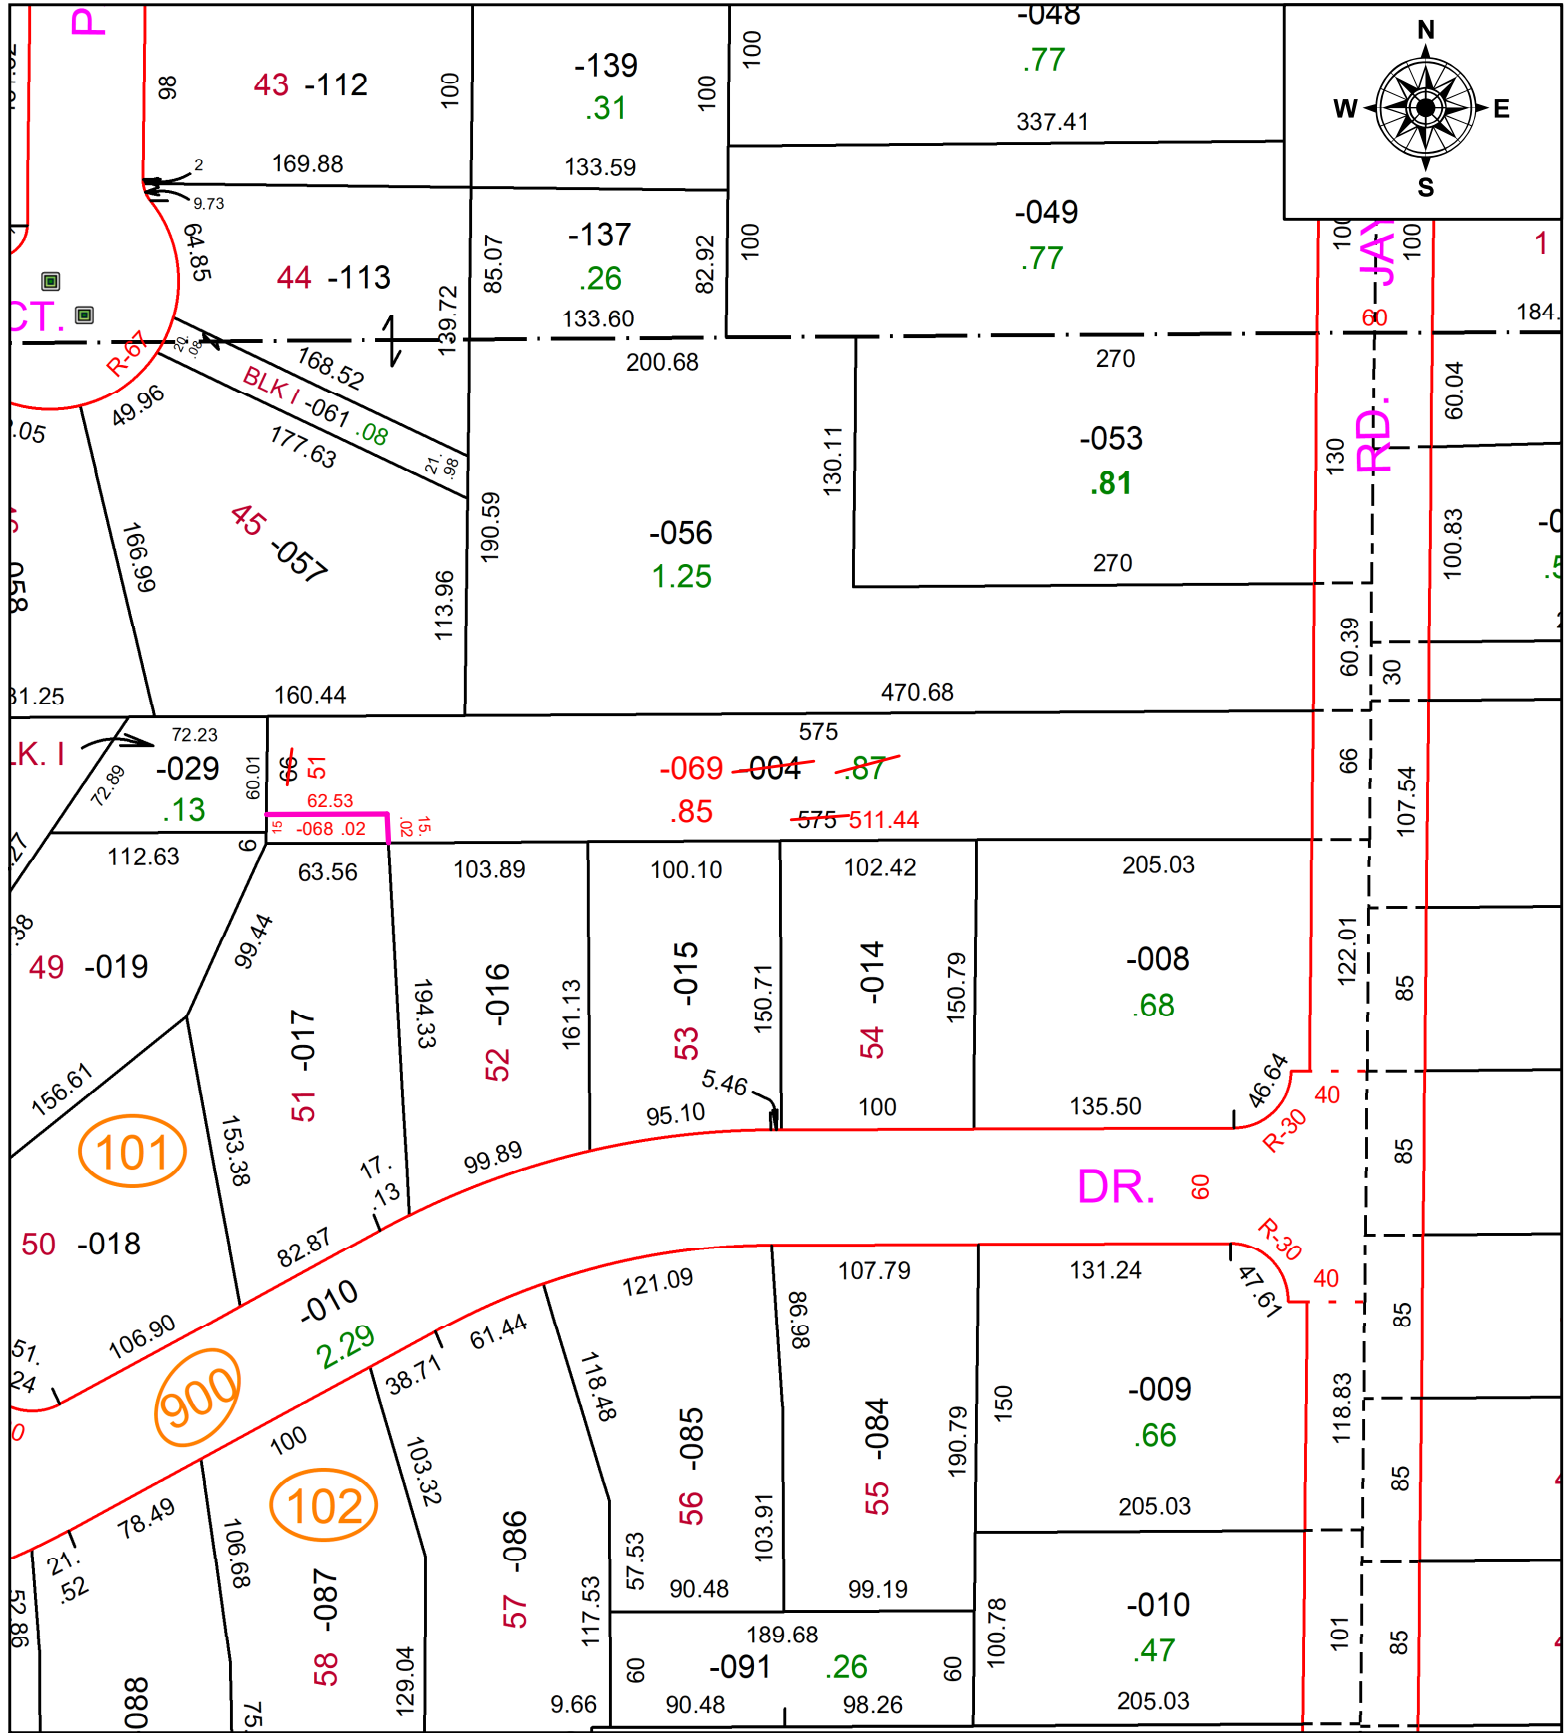

PARENT PARCEL: 04-00-023-101-004

CHILD PARCEL: 04-00-023-101-068 & -069

STARTING POINT: CL OF EMORY DR. & JAYCOX RD.

22-04479

SPLITS/DEEDS PROCESSED
 LORAIN COUNTY TAX MAP DEPARTMENT
 226 MIDDLE AVE. ELYRIA, OH

SURVEYED BY: RICHARD THOMPON JR.
CLOSURE: 1: 34469
MAP PAGE(S): 04-00-023
APPROVED BY: DMA **DATE:** 5/17/2022
SCALE: 1" = 100' **PRIOR INSTRUMENT:** 2022-0858645