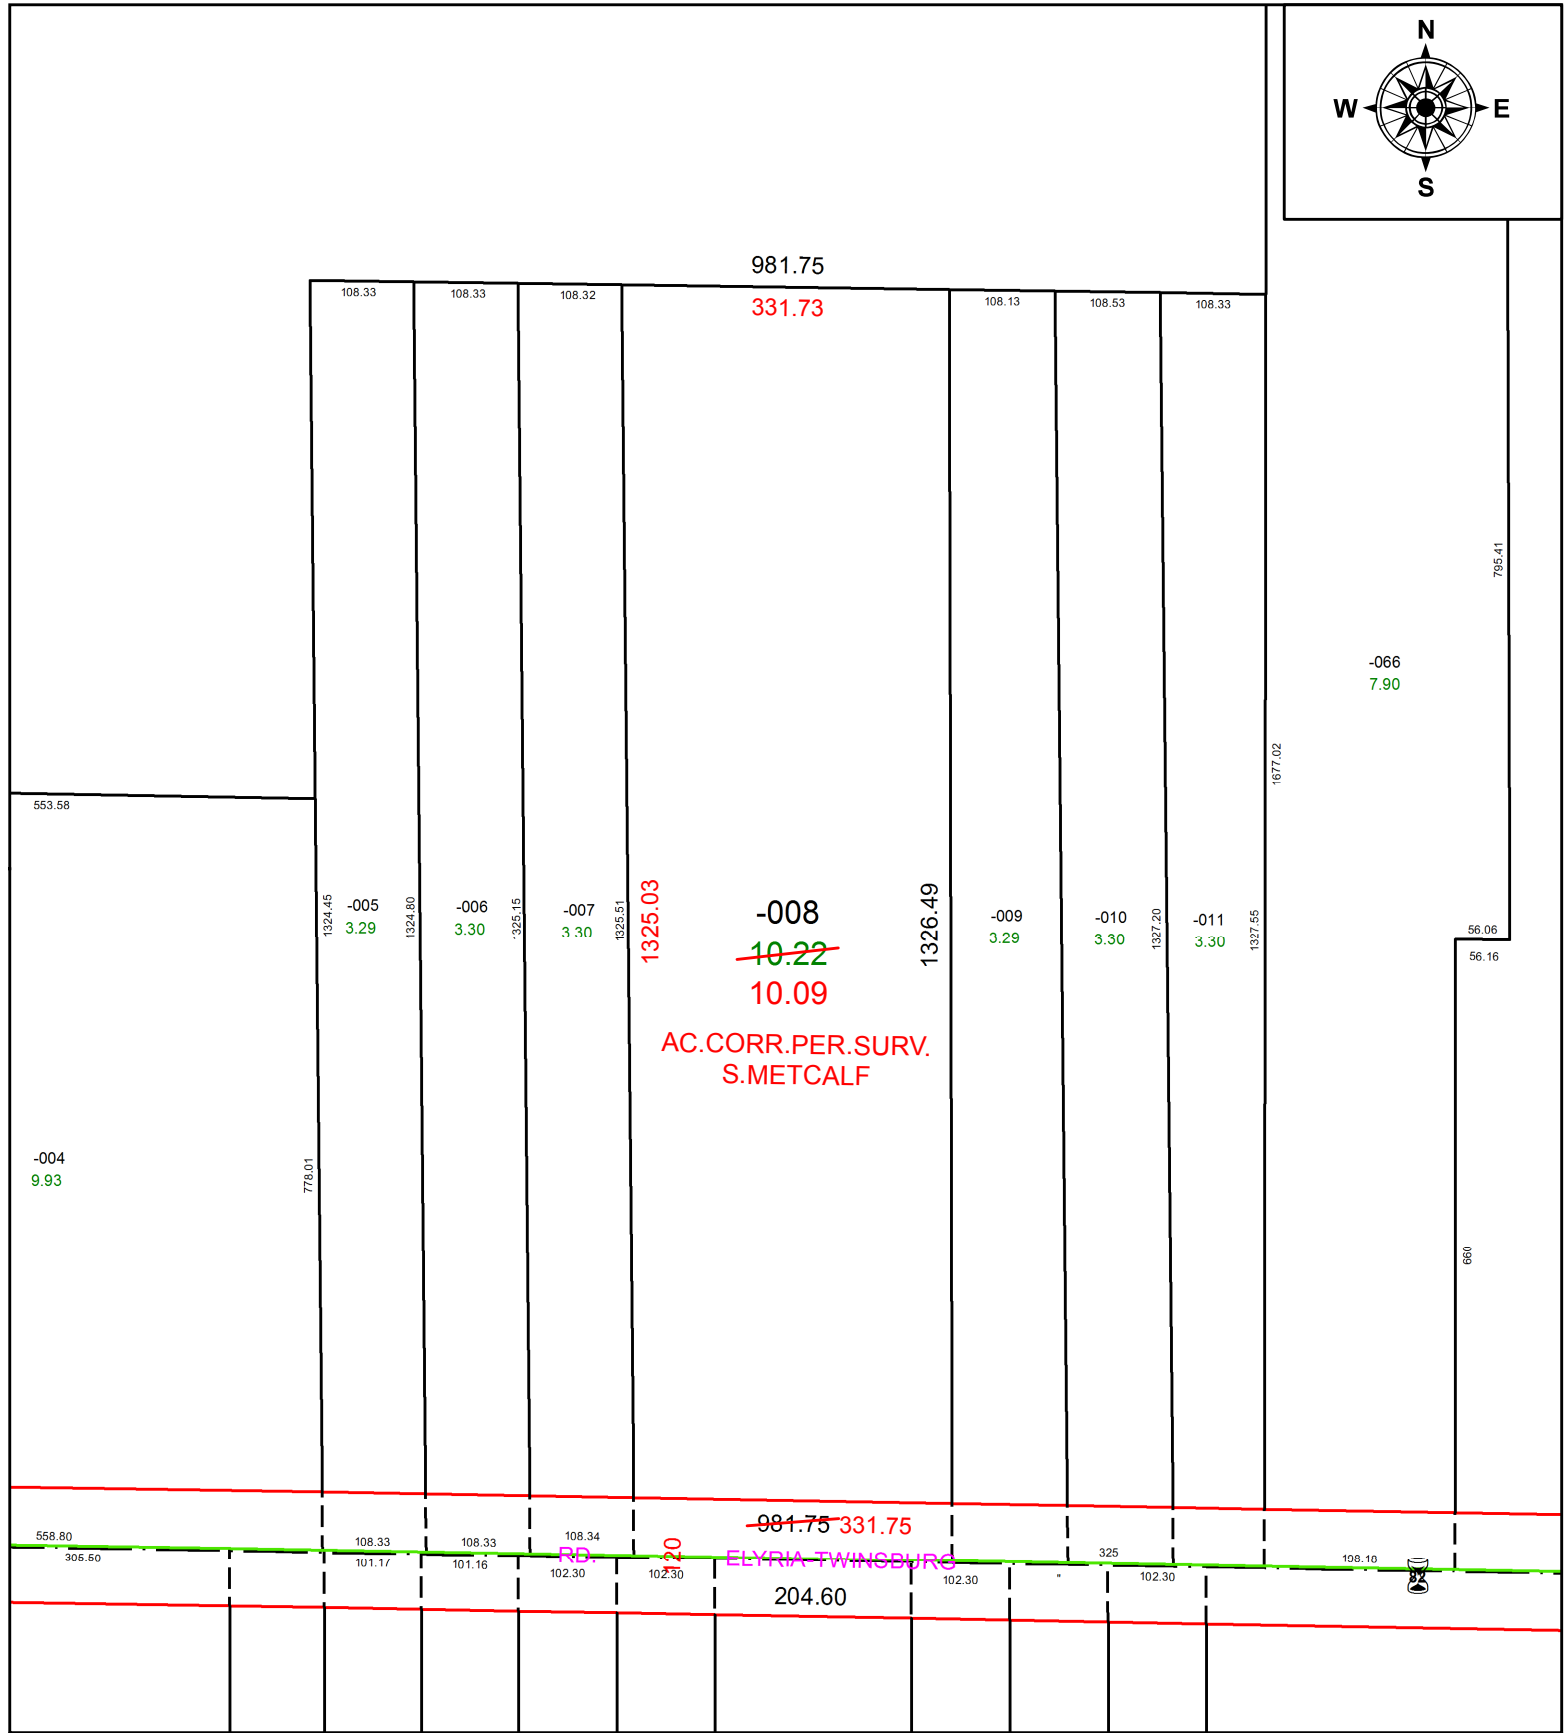

PARENT PARCEL: 11-00-066-000-008  
 CHILD PARCEL:  
 STARTING POINT: SOUTHEAST CORNER OF O.L.66

21-04475-A

**SPLITS/DEEDS PROCESSED**  
 LORAIN COUNTY TAX MAP DEPARTMENT  
 226 MIDDLE AVE. ELYRIA, OH

SURVEYED BY: STEVEN J. METCALF  
 CLOSURE: 1: 975,383  
 MAP PAGE(S): 11-00-066  
 APPROVED BY: RRM DATE: 1-20-21  
 SCALE: 1" = 200 PRIOR INSTRUMENT: OR 376/450