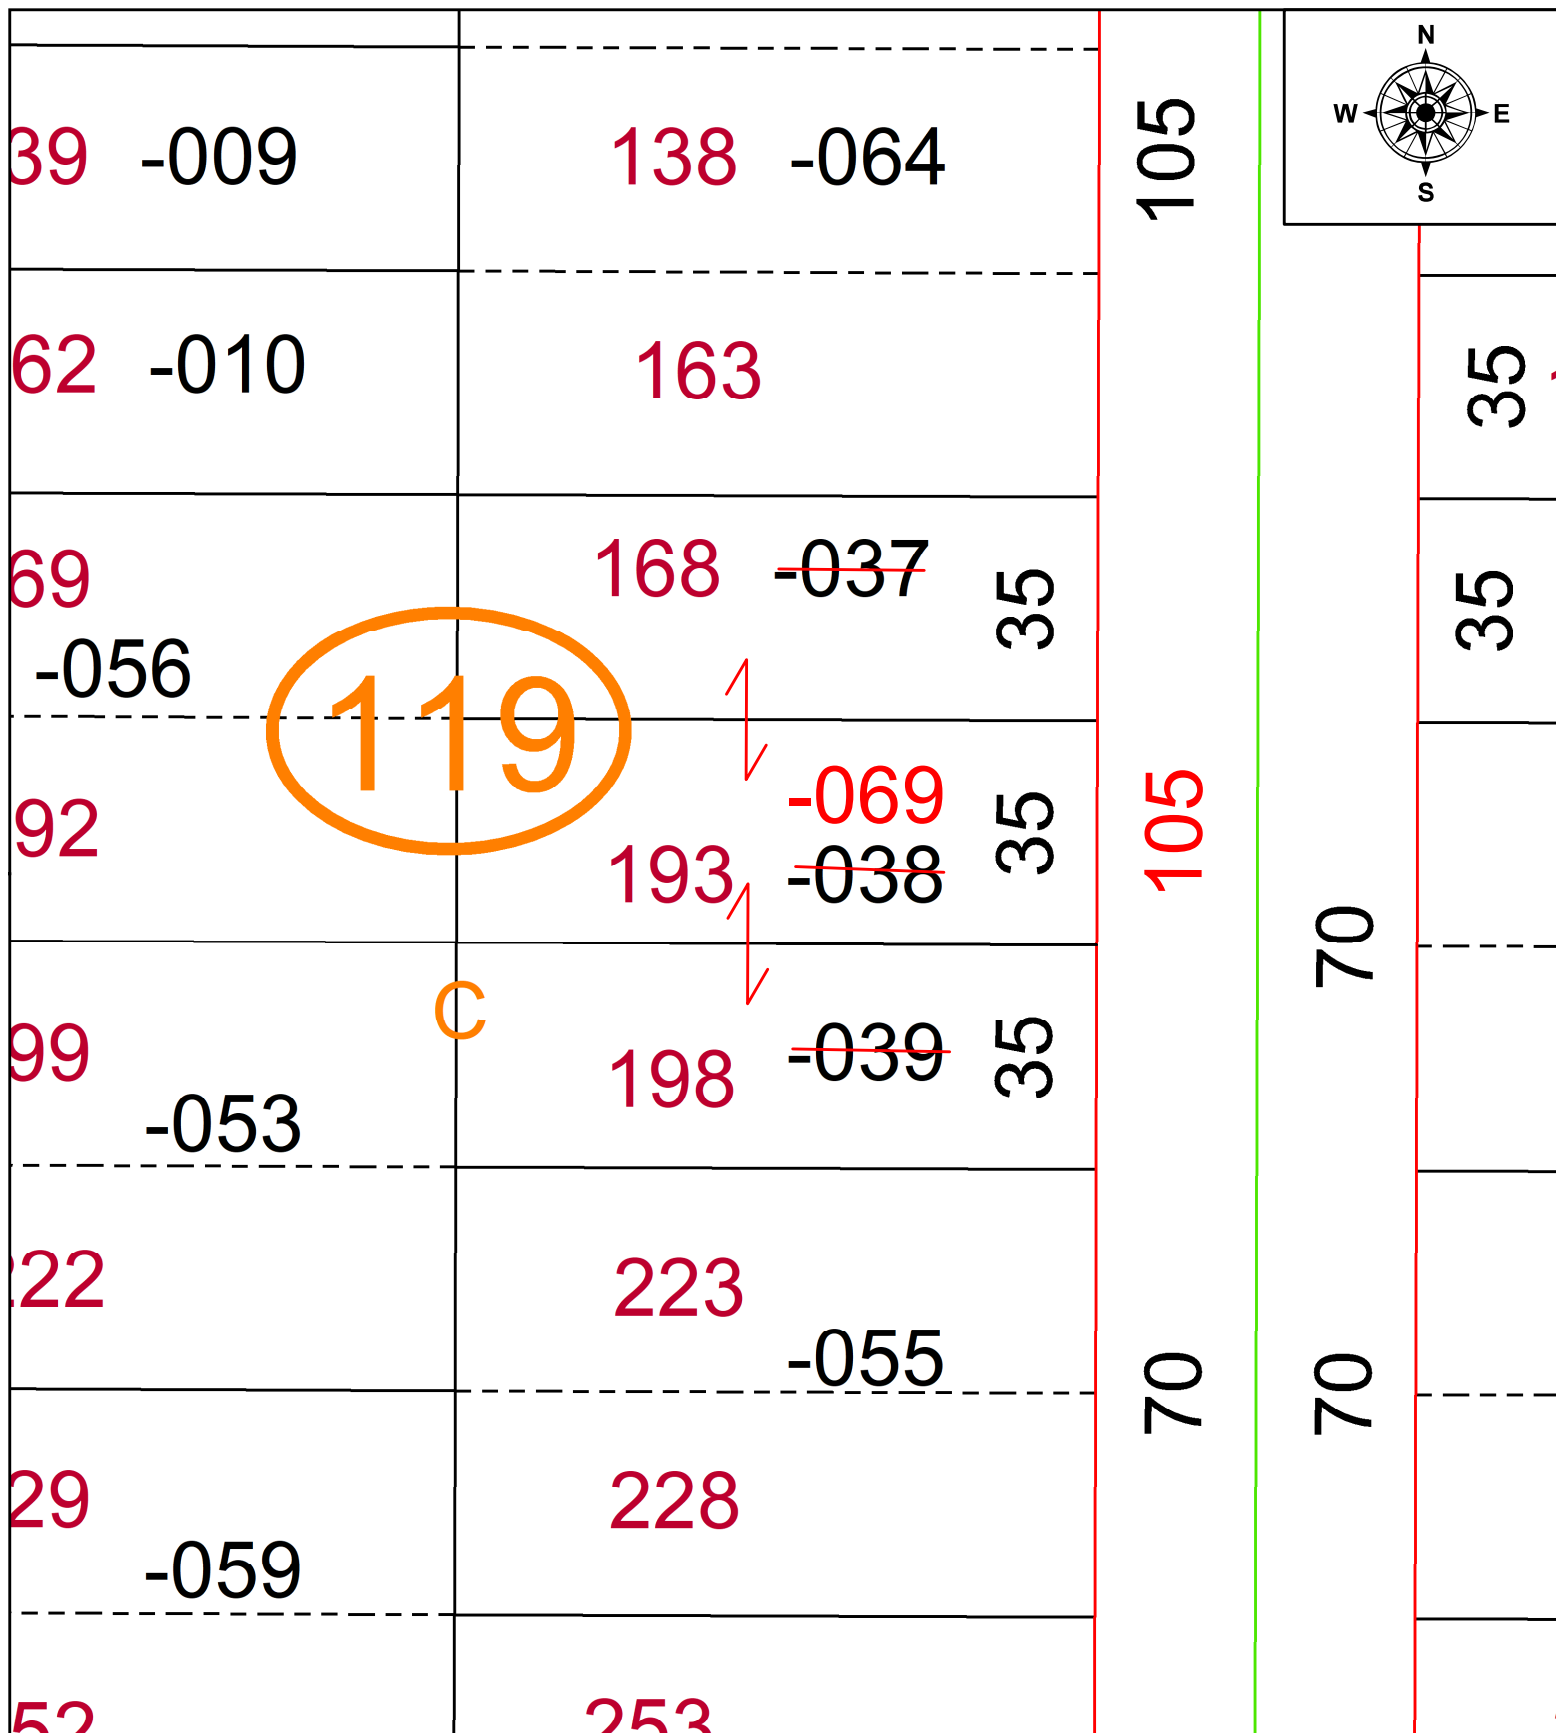

PARENT PARCEL: 03-00-039-119-037, -038, -039

CHILD PARCEL: 03-00-039-119-069

STARTING POINT: COMBINATION PER DEED

22-04473

**SPLITS/DEEDS PROCESSED**  
 LORAIN COUNTY TAX MAP DEPARTMENT  
 226 MIDDLE AVE. ELYRIA, OH

SURVEYED BY: \_\_\_\_\_ N/A  
 CLOSURE: \_\_\_\_\_ N/A  
 MAP PAGE(S): 03-00-039-B  
 APPROVED BY: AC DATE: 5/11/2022  
 SCALE: 1" = 30' PRIOR INSTRUMENT: 2019- 0734547