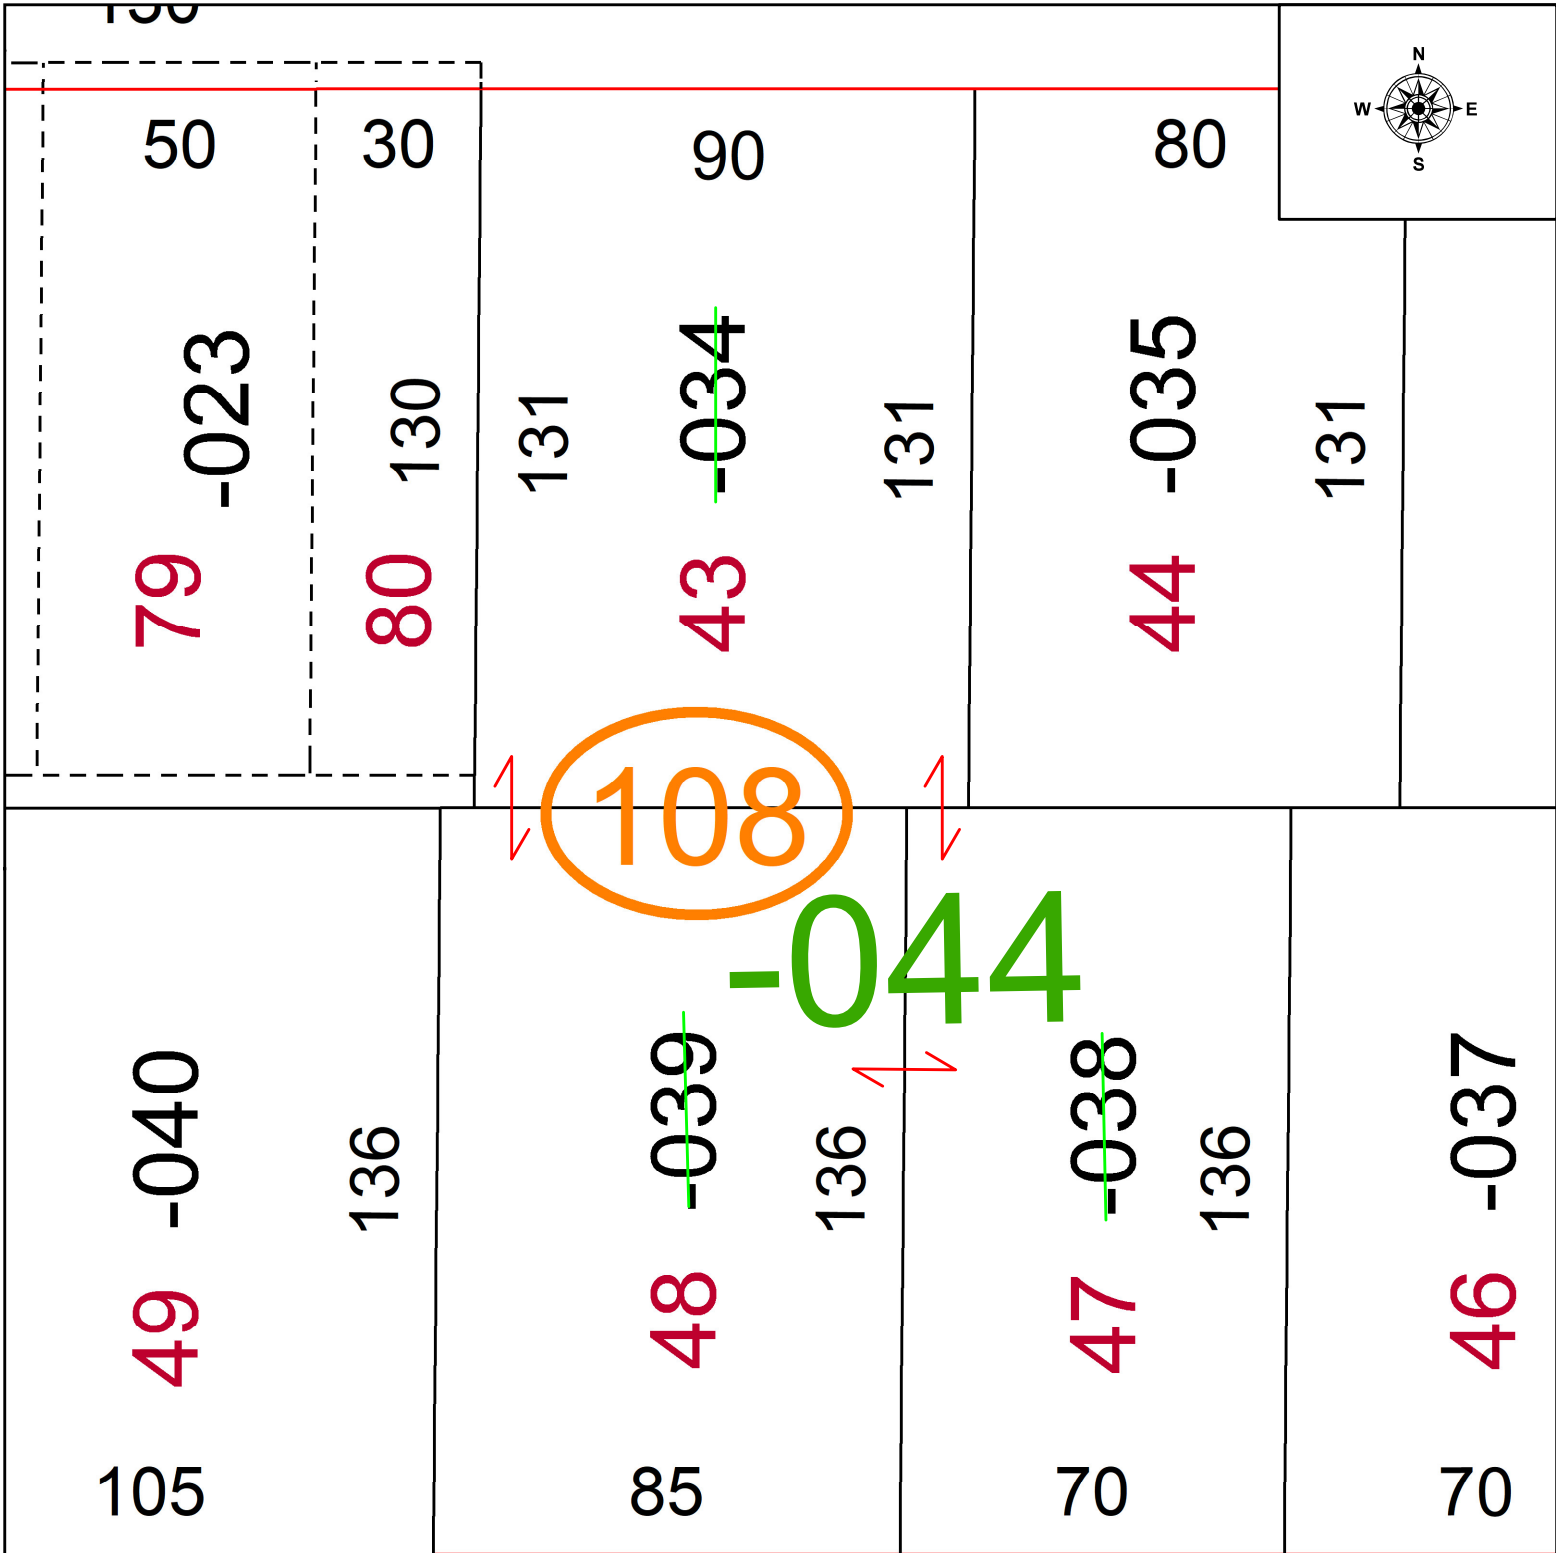

PARENT PARCEL: 10-00-004-108-034, -038, & -039

CHILD PARCEL: 10-00-004-108-044

STARTING POINT: N/A

22-04472

108

-044

155

SPLITS/DEEDS PROCESSED
LORAIN COUNTY TAX MAP DEPARTMENT
226 MIDDLE AVE. ELYRIA, OH

SURVEYED BY:	N/A
CLOSURE:	N/A
MAP PAGE(S):	10-00-004
APPROVED BY:	WRZ DATE: 5/10/2022
SCALE:	1" = 35' PRIOR INSTRUMENT: 2019-0706379