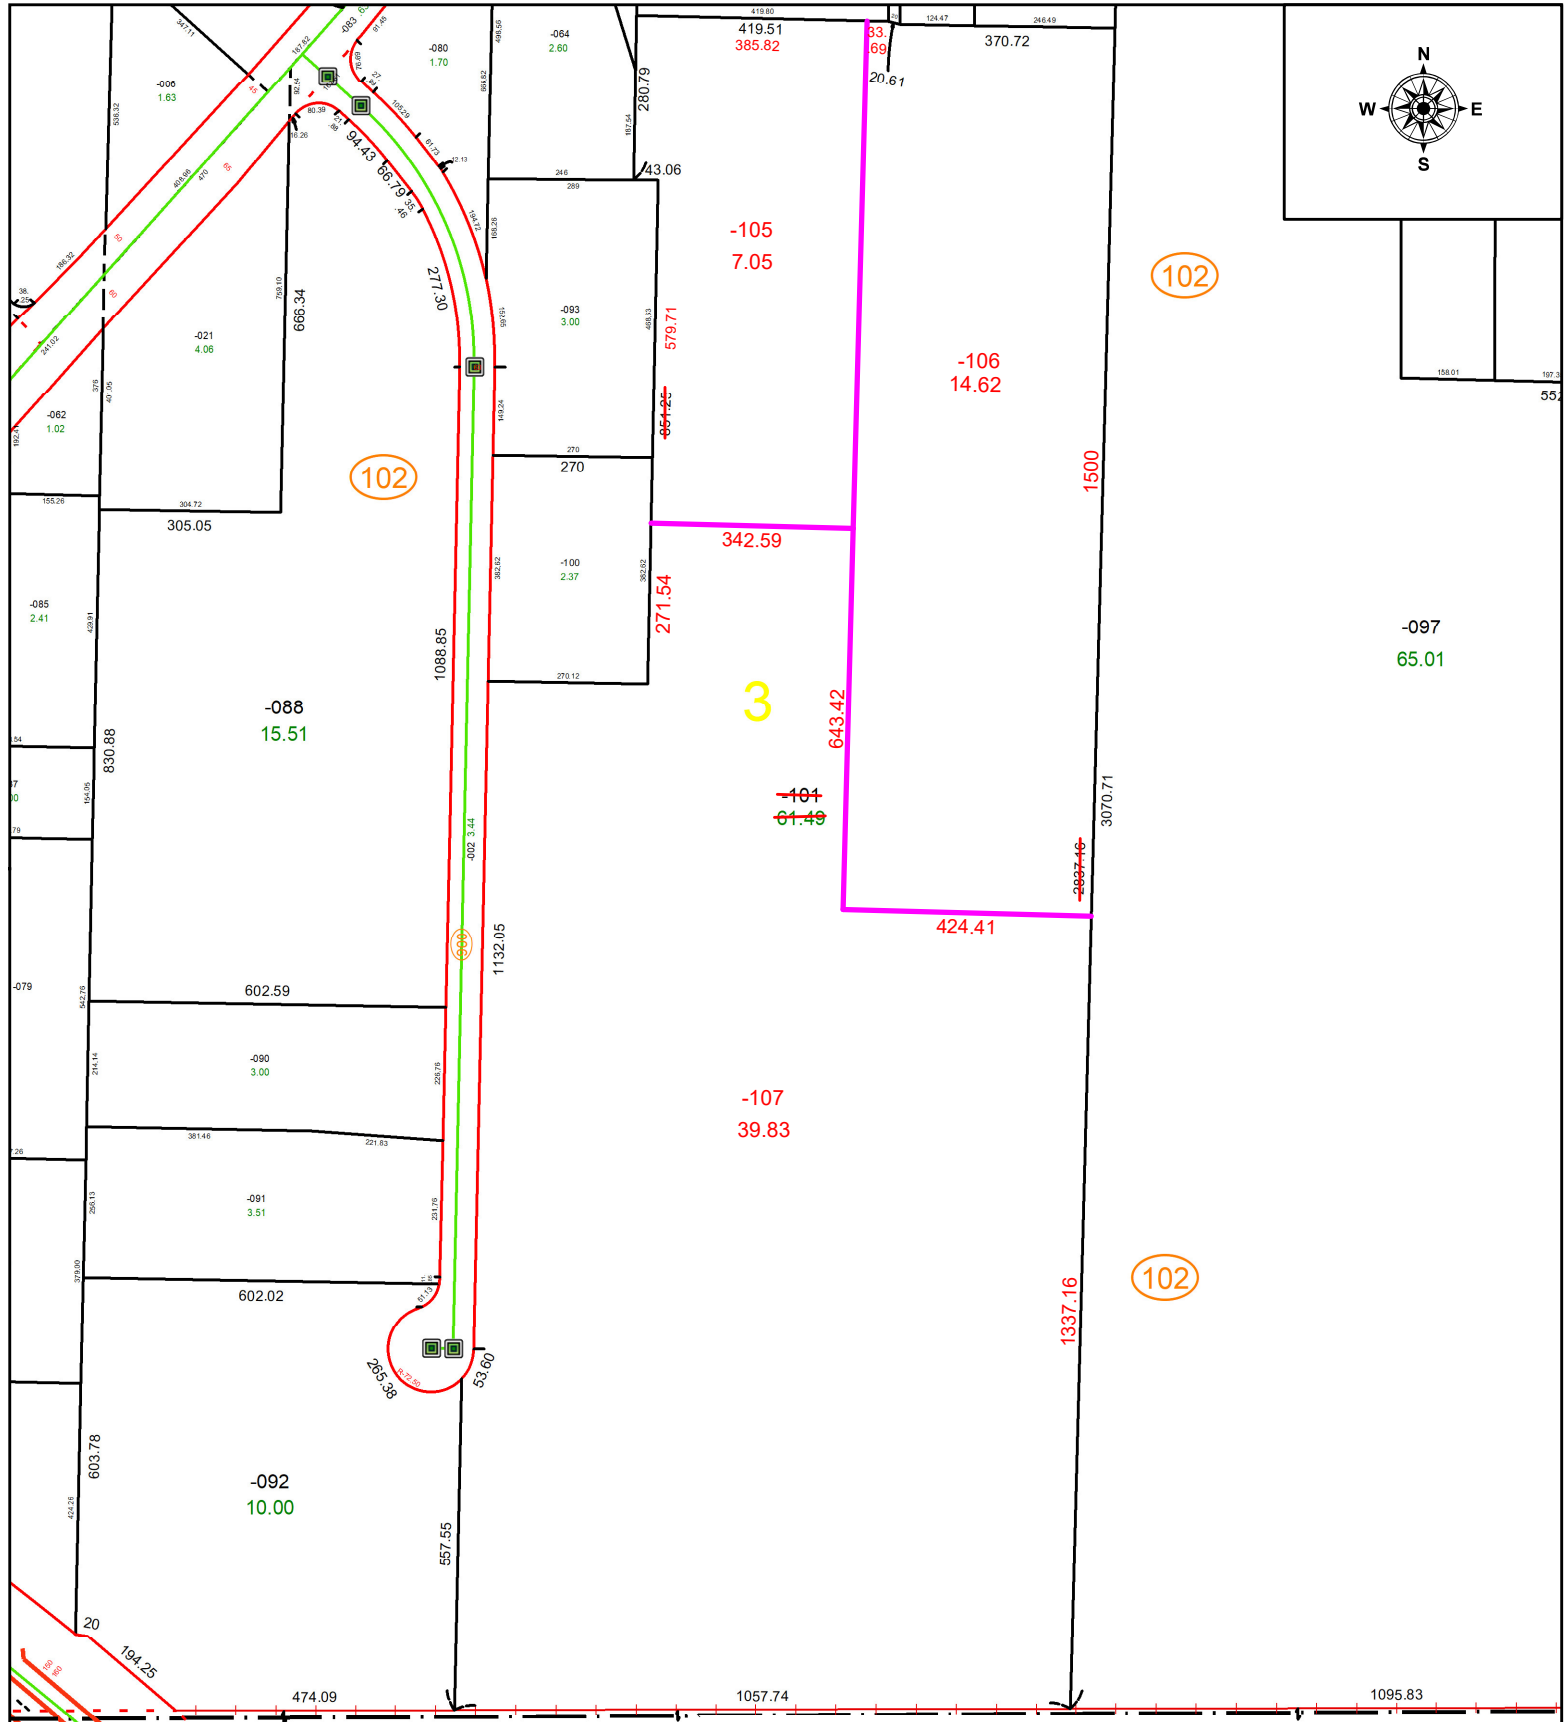

PARENT PARCEL: 07-00-003-102-101

CHILD PARCEL: 07-00-003-102-105 THRU -107

22-04470

STARTING POINT: INTERSECTION OF C/L'S OF VICTORY LN & BUTTERNUT RIDGE RD AT A MONUMENT BOX

SPLITS/DEEDS PROCESSED
 LORAIN COUNTY TAX MAP DEPARTMENT
 226 MIDDLE AVE. ELYRIA, OH

SURVEYED BY: MATTHEW HILDEBRANDT
CLOSURE: 1: 1163954
MAP PAGE(S): 07-00-003
APPROVED BY: WRZ **DATE:** 4/28/2022
SCALE: 1" = 325 **PRIOR INSTRUMENT:** 2020-0751380