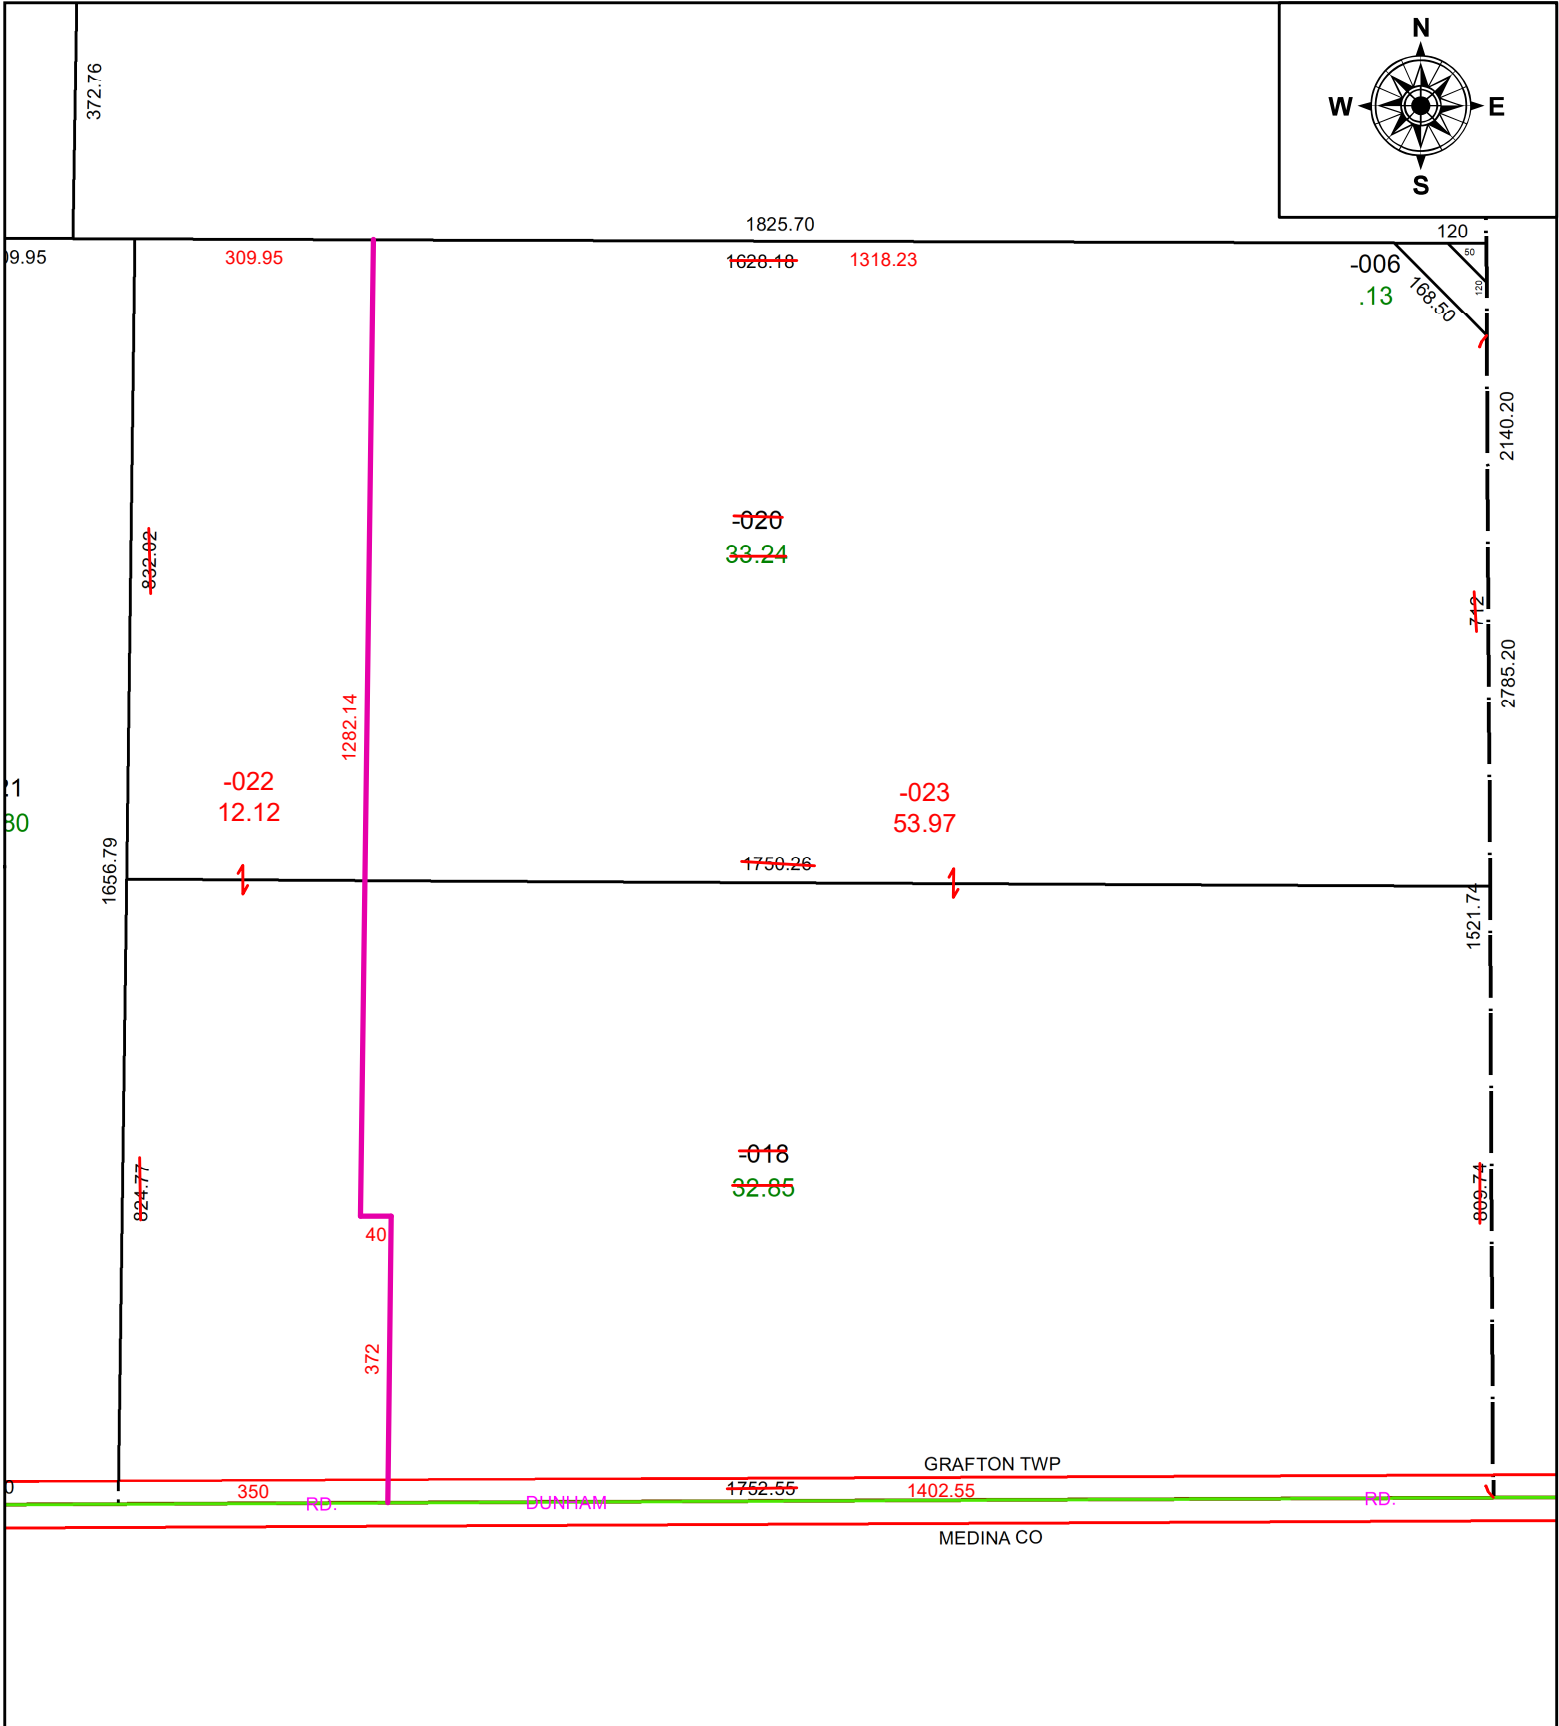

PARENT PARCEL: 16-00-094-000-018, -020

CHILD PARCEL: 16-00-094-000-022, -023

STARTING POINT: SW CORNER OF LOT 94 AND C/L OF DUNHAM RD

22-04468

SPLITS/DEEDS PROCESSED
 LORAIN COUNTY TAX MAP DEPARTMENT
 226 MIDDLE AVE. ELYRIA, OH

SURVEYED BY: DOUGLAS S. JEWEL
 CLOSURE: 702017
 MAP PAGE(S): 16-00-094
 APPROVED BY: AC DATE: 4/22/2022
 SCALE: 1" = 250 PRIOR INSTRUMENT: 2011- 0364852