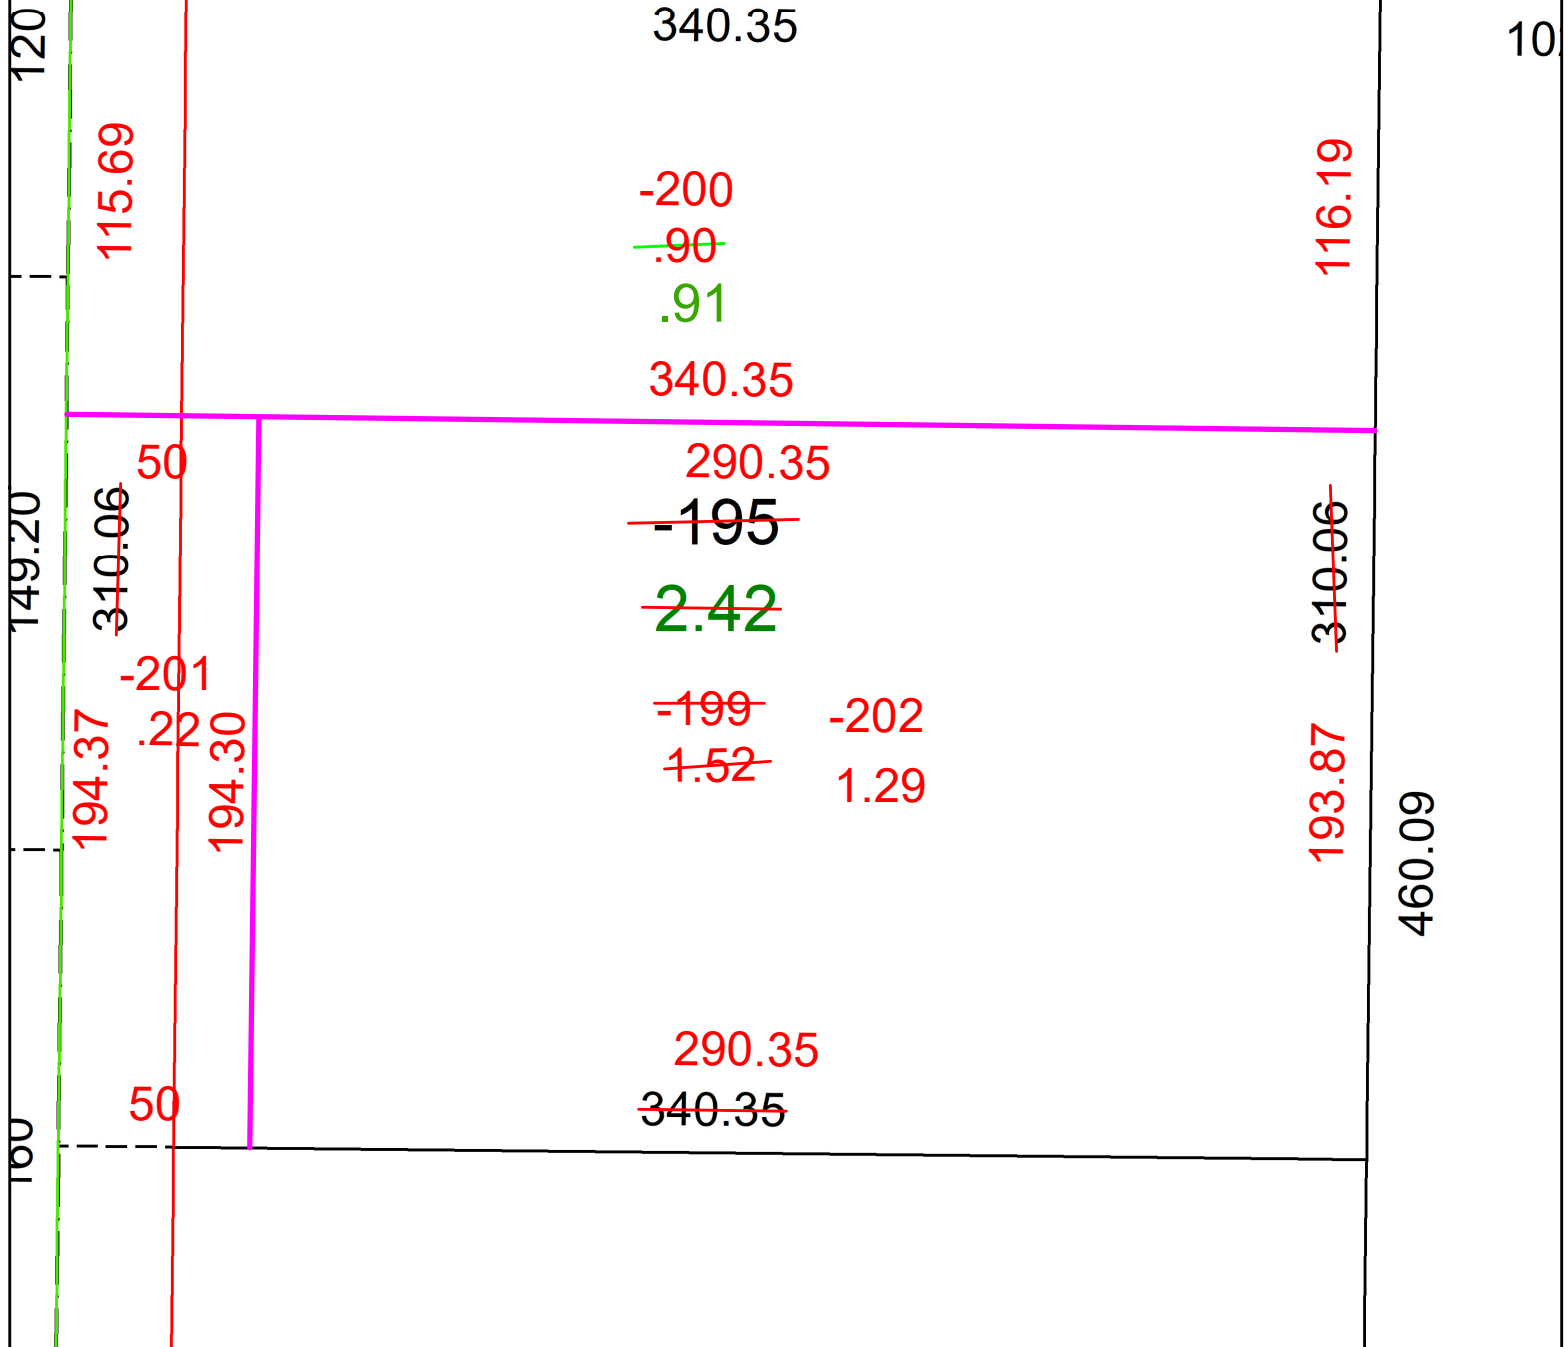

PARENT PARCEL: 04-00-027-101-195

CHILD PARCEL: 04-00-027-101-199 THRU -202

AC CORR. PER AMY KELLY

22-04466

STARTING POINT: INTERSECTION OF C/LS OF NAGEL RD & AVON RD AT A MONUMENT BOX

442.76

SPLITS/DEEDS PROCESSED
 LORAIN COUNTY TAX MAP DEPARTMENT
 226 MIDDLE AVE. ELYRIA, OH

SURVEYED BY: AMY KELLY
 CLOSURE: 1: 319393
 MAP PAGE(S): 04-00-027
 APPROVED BY: WRZ DATE: 4/21/2022
 SCALE: 1" = 50 PRIOR INSTRUMENT: 2017-0638390