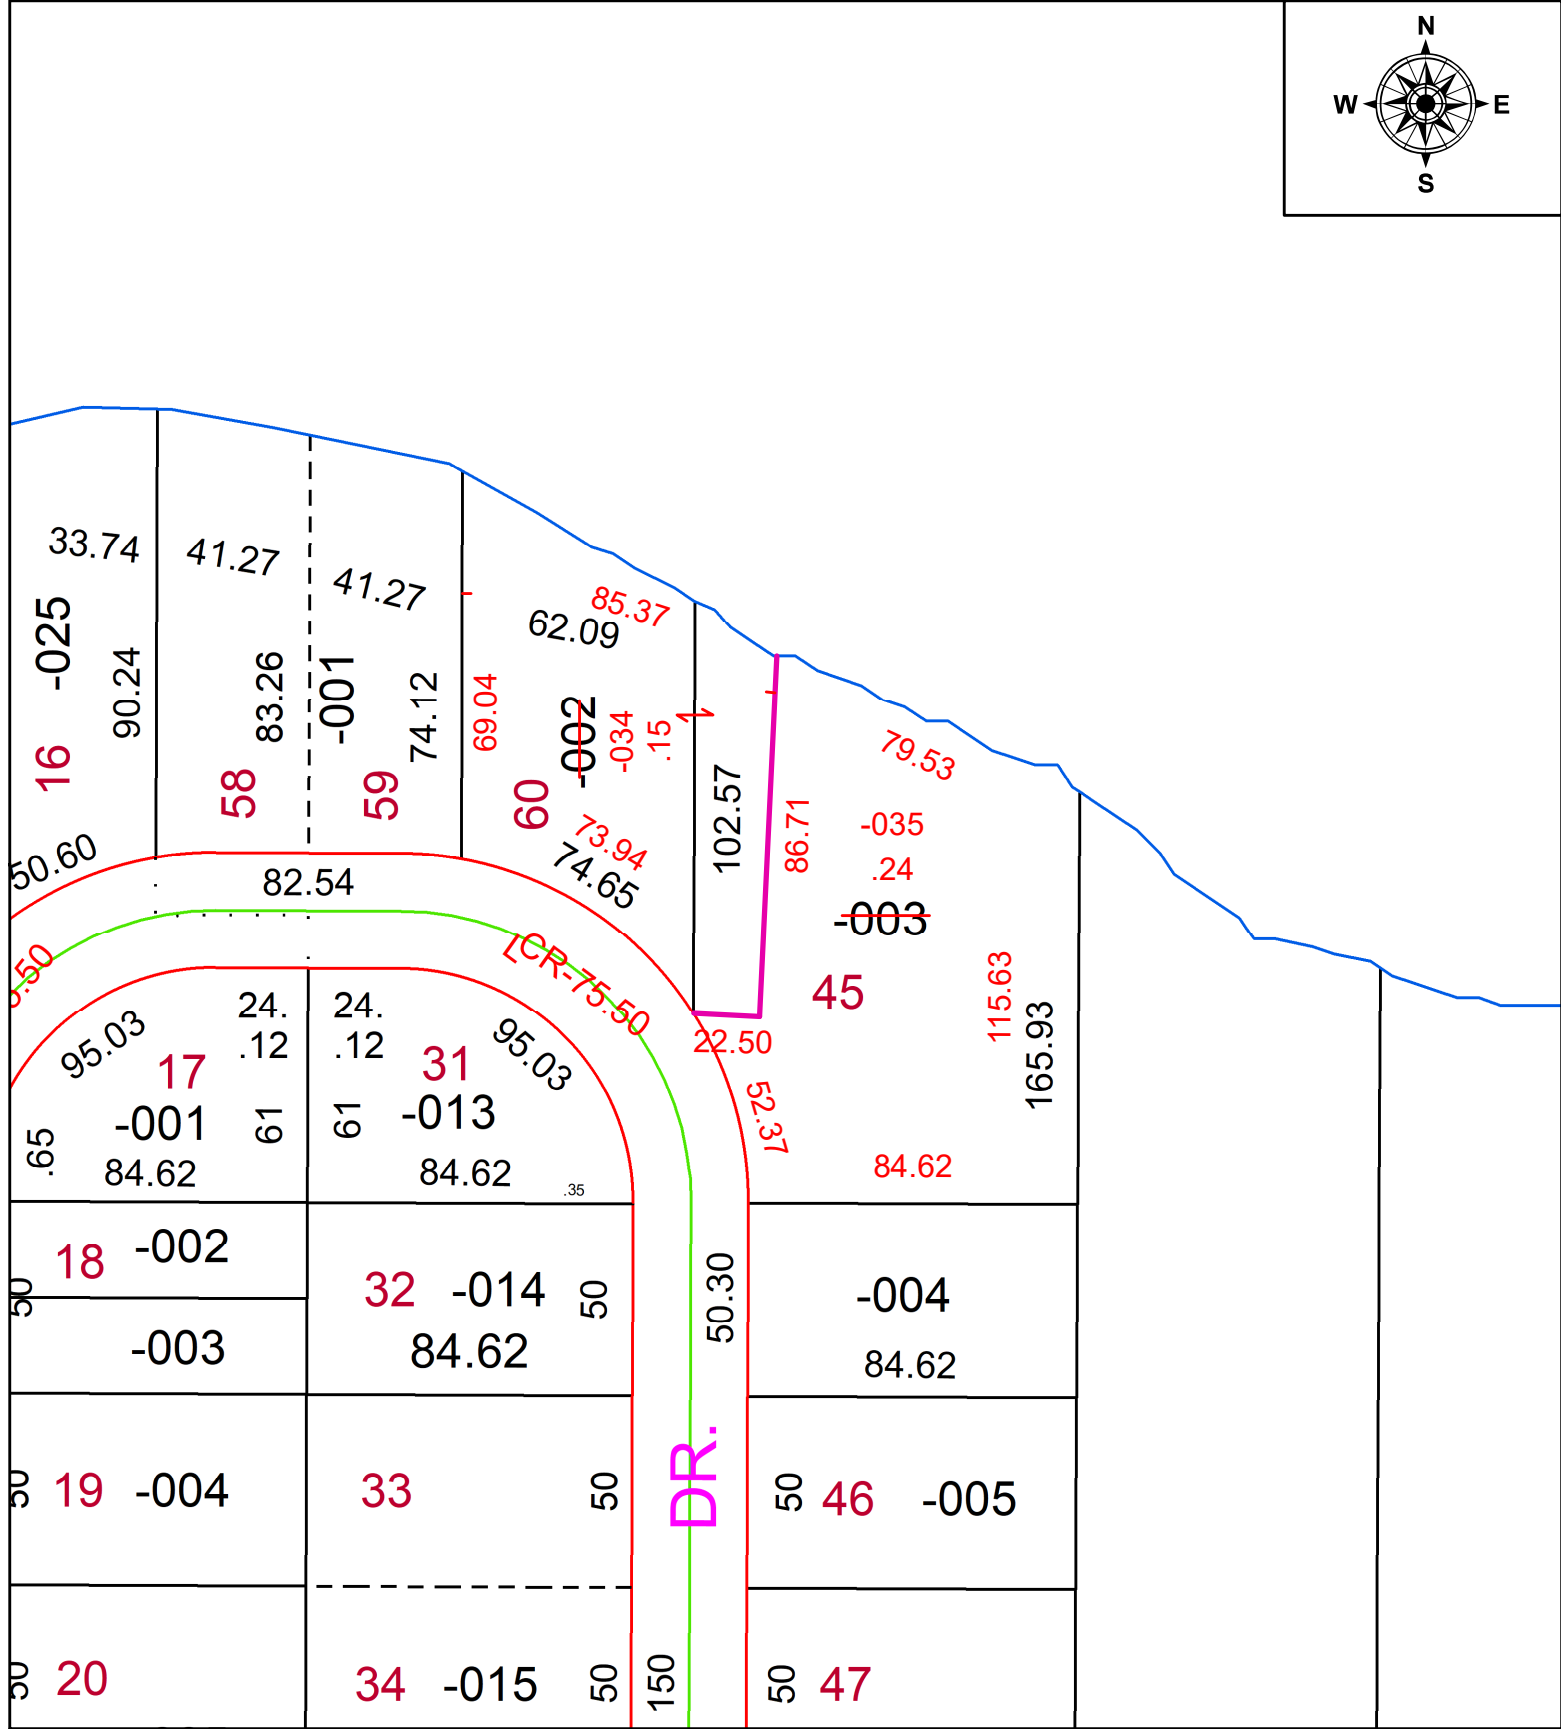

PARENT PARCEL: 04-00-018-132-002, -003

CHILD PARCEL: 04-00-018-132-034, -035

STARTING POINT: **FRONTAGE & DEPTH TO AC CORR PER SURV BY JAMES RESAR**

22-04460

 **SPLITS/DEEDS PROCESSED**  
 LORAIN COUNTY TAX MAP DEPARTMENT  
 226 MIDDLE AVE. ELYRIA, OH

**SURVEYED BY:** JAMES RESAR  
**CLOSURE:** 1: 117642  
**MAP PAGE(S):** 04-00-018-D  
**APPROVED BY:** AC **DATE:** 4/13/2022  
**SCALE:** 1" = 50 **PRIOR INSTRUMENT:** 2020- 0789553