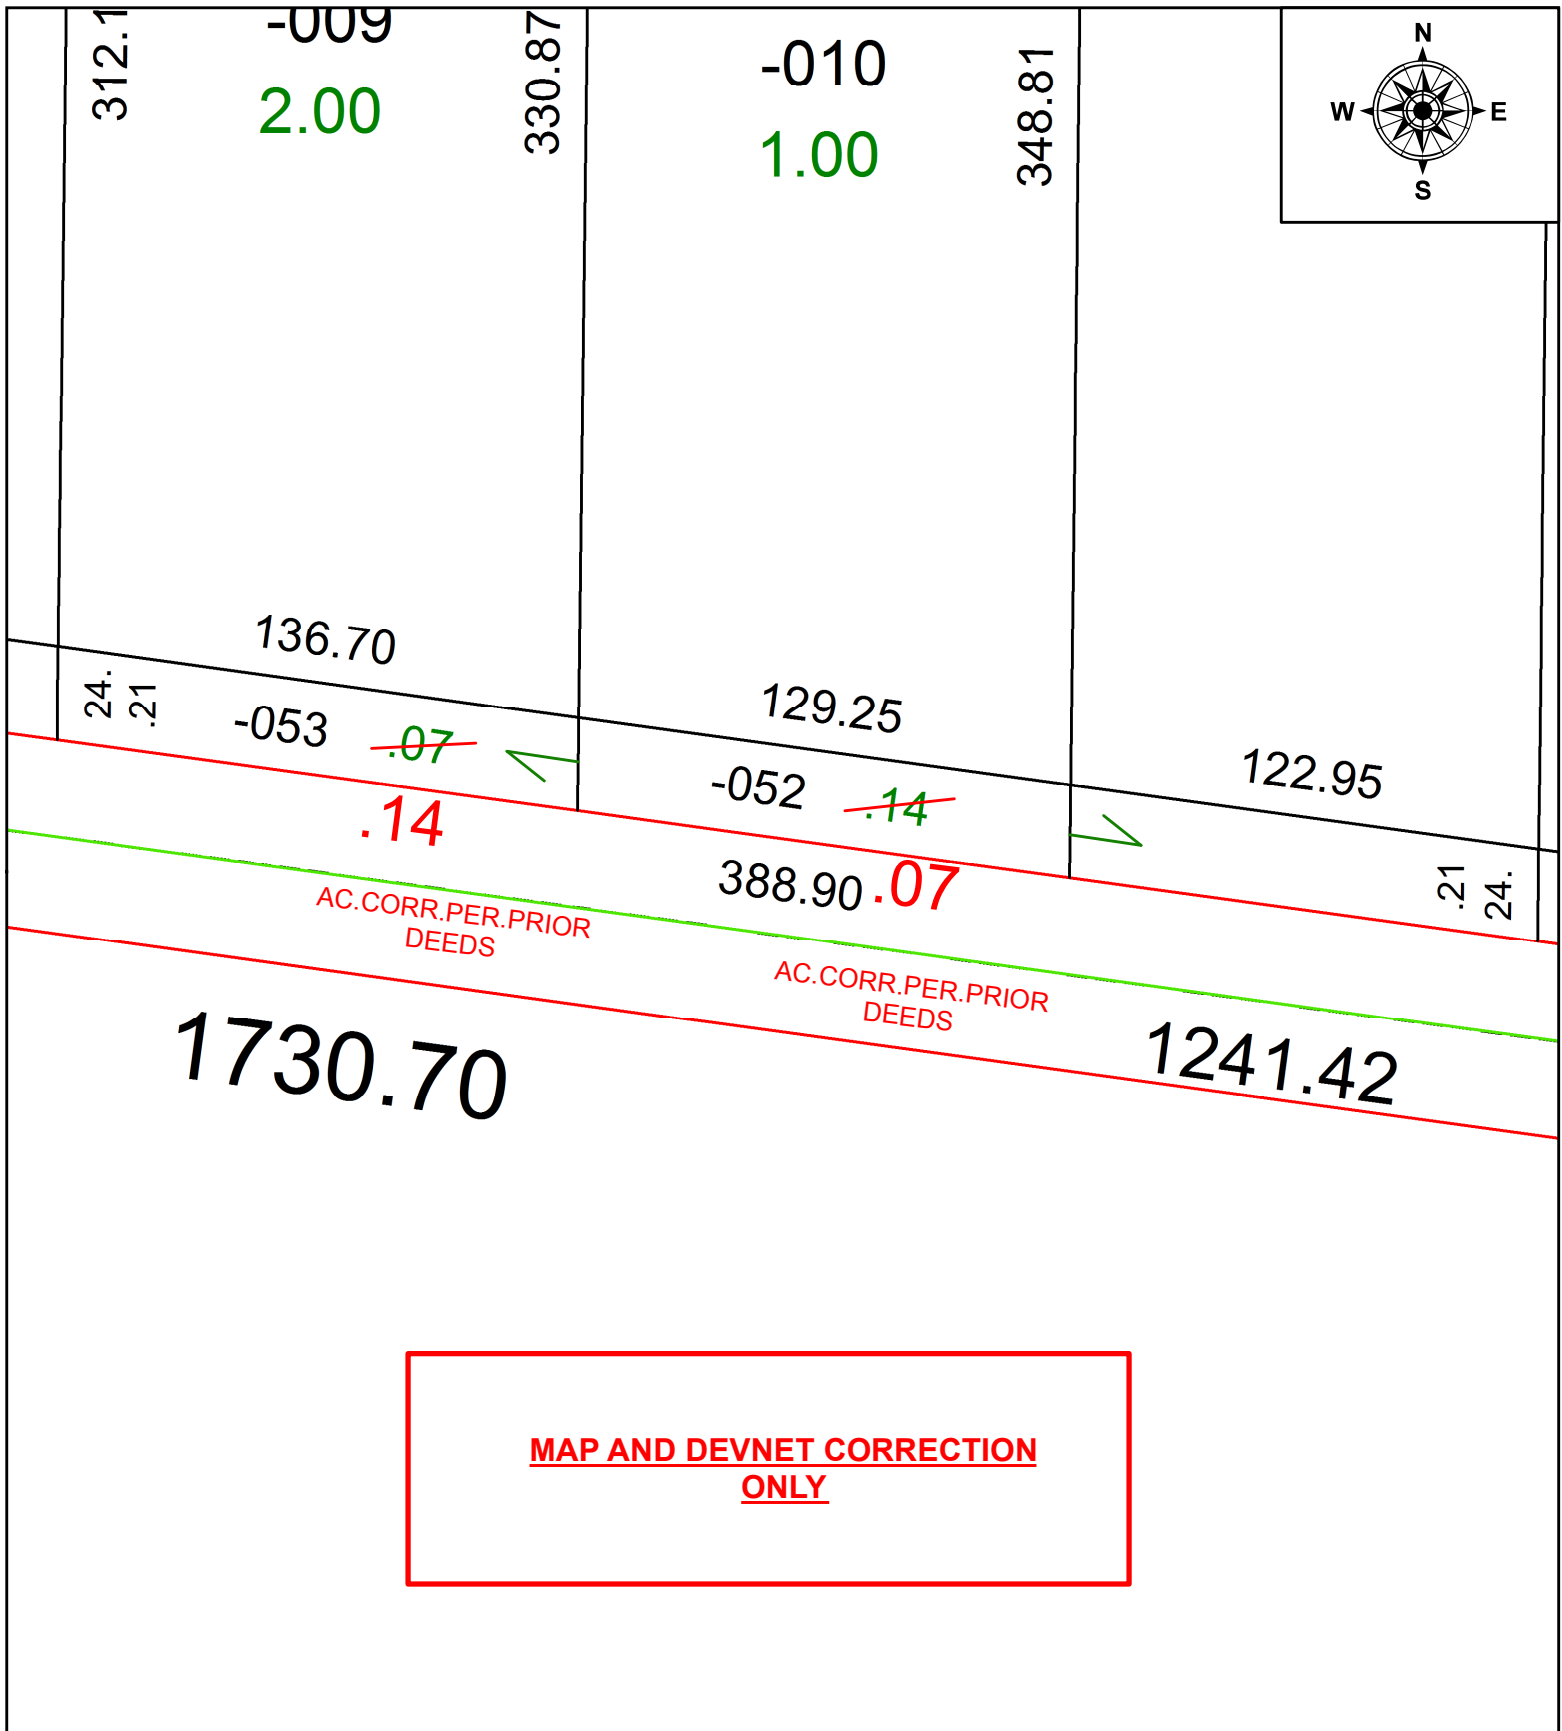

PARENT PARCEL: 09-00-100-000-052, -053

CHILD PARCEL: _____

STARTING POINT: _____

20-04456-C

MAP AND DEVNET CORRECTION ONLY

SPLITS/DEEDS PROCESSED
LORAIN COUNTY TAX MAP DEPARTMENT
226 MIDDLE AVE. ELYRIA, OH

SURVEYED BY:	N/A		
CLOSURE:	N/A		
MAP PAGE(S):	9-00-100		
APPROVED BY:	RRM	DATE:	12-15-20
SCALE:	1" = 50'	PRIOR INSTRUMENT:	OR 742/847